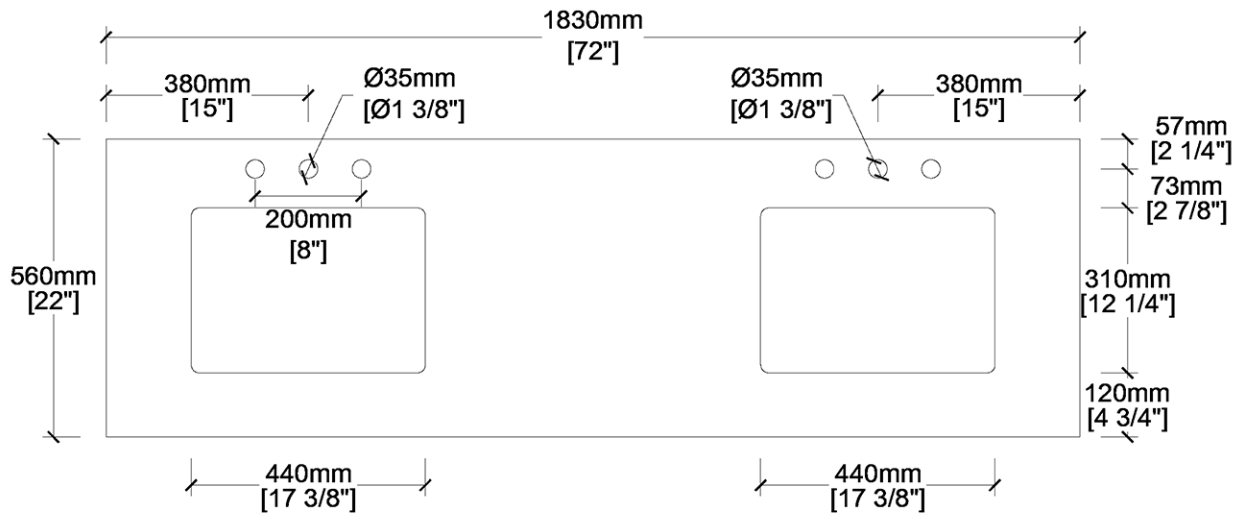

## Vanity Top by Randolph Morris

Item #: RMSQ8-72

COUNTER-TOP

BACKSPLASH

All products and specifications are subject to change without notice. Randolph Morris is not responsible for typographical and/or dimensional errors. Typographical errors are subject to correction.

Note: Rough-in dimensions may vary +/- 1/2" and are subject to change. No responsibility is assumed by Randolph Morris.