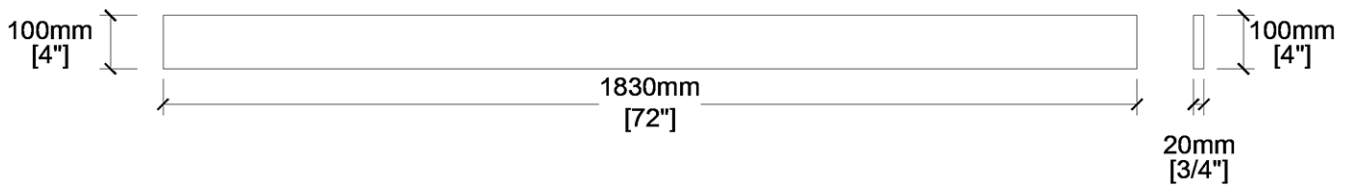

## Vanity Top by Randolph Morris

Item #: RMSQ8-72

COUNTER-TOP

BACKSPLASH

All products and specifications are subject to change without notice. Randolph Morris is not responsible for typographical and/or dimensional errors. Typographical errors are subject to correction.

Note: Rough-in dimensions may vary +/- 1/2" and are subject to change. No responsibility is assumed by Randolph Morris.