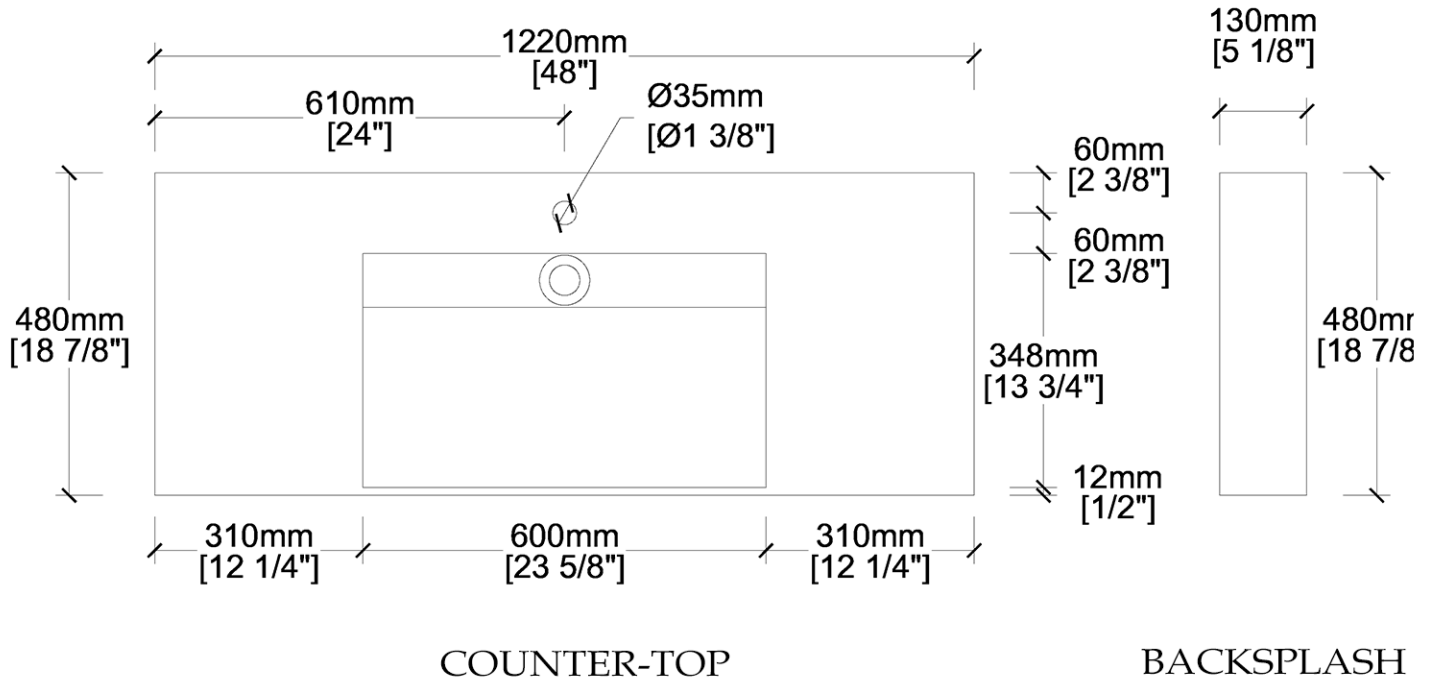

Vanity Top by Randolph Morris

Item #: RMSQ8-48

All products and specifications are subject to change without notice. Randolph Morris is not responsible for typographical and/or dimensional errors. Typographical errors are subject to correction.

Note: Rough-in dimensions may vary +/- 1/2" and are subject to change. No responsibility is assumed by Randolph Morris.