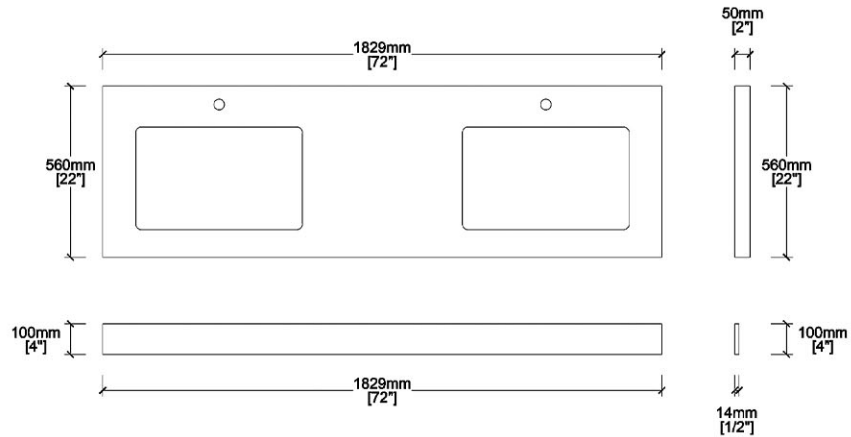

Vanity by Randolph Morris

SKU: RMV50-72-SQ

COUNTER-TOP VIEW

FRONT VIEW

SIDE VIEW

TOP VIEW

BACK VIEW

All products and specifications are subject to change without notice. Randolph Morris is not responsible for typographical and/or dimensional errors. Typographical errors are subject to correction.

Note: Rough-in dimensions may vary +/- 1/2" and are subject to change. No responsibility is assumed by Randolph Morris.