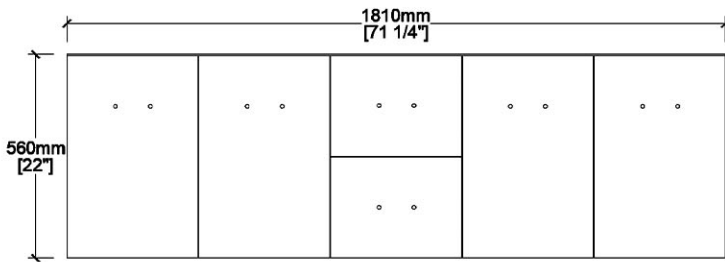

Vanity by Randolph Morris

SKU: RMV50-72-SQ

COUNTER-TOP VIEW

FRONT VIEW

SIDE VIEW

TOP VIEW

BACK VIEW

All products and specifications are subject to change without notice. Randolph Morris is not responsible for typographical and/or dimensional errors. Typographical errors are subject to correction.

Note: Rough-in dimensions may vary +/- 1/2" and are subject to change. No responsibility is assumed by Randolph Morris.