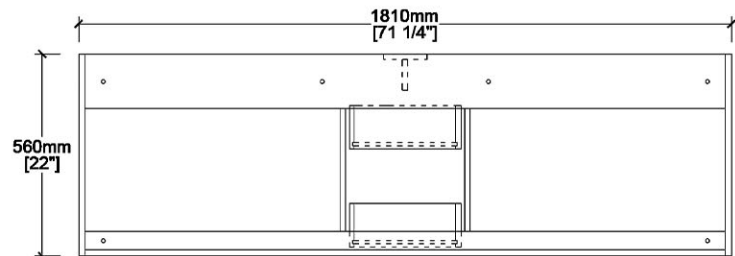

Vanity by Randolph Morris

SKU: RMV50-72-SQ

COUNTER-TOP VIEW

FRONT VIEW

SIDE VIEW

TOP VIEW

BACK VIEW

All products and specifications are subject to change without notice. Randolph Morris is not responsible for typographical and/or dimensional errors. Typographical errors are subject to correction.

Note: Rough-in dimensions may vary +/- 1/2" and are subject to change. No responsibility is assumed by Randolph Morris.