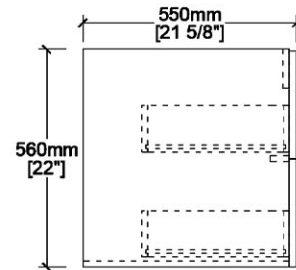

Vanity by Randolph Morris

SKU: RMV50-72-SQ

COUNTER-TOP VIEW

FRONT VIEW

SIDE VIEW

TOP VIEW

BACK VIEW

All products and specifications are subject to change without notice. Randolph Morris is not responsible for typographical and/or dimensional errors. Typographical errors are subject to correction.

Note: Rough-in dimensions may vary +/- 1/2" and are subject to change. No responsibility is assumed by Randolph Morris.