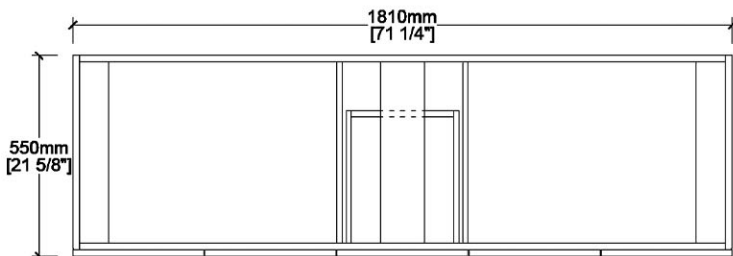

Vanity by Randolph Morris

SKU: RMV50-72-SQ

COUNTER-TOP VIEW

FRONT VIEW

SIDE VIEW

TOP VIEW

BACK VIEW

All products and specifications are subject to change without notice. Randolph Morris is not responsible for typographical and/or dimensional errors. Typographical errors are subject to correction.

Note: Rough-in dimensions may vary +/- 1/2" and are subject to change. No responsibility is assumed by Randolph Morris.