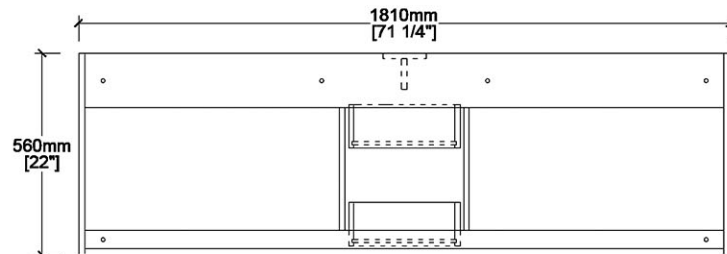

## Vanity by Randolph Morris

Item #:RMV50-72-R

COUNTER-TOP VIEW

72-8-BK/WH

FRONT VIEW

SIDE VIEW

TOP VIEW

BACK VIEW

All products and specifications are subject to change without notice. Randolph Morris is not responsible for typographical and/or dimensional errors. Typographical errors are subject to correction.

Note: Rough-in dimensions may vary +/- 1/2" and are subject to change. No responsibility is assumed by Randolph Morris.