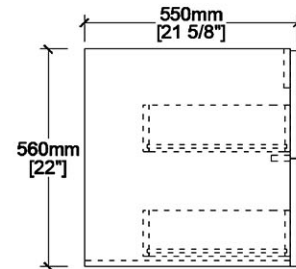

## Vanity by Randolph Morris

Item #:RMV50-72-R

COUNTER-TOP VIEW

72-8-BK/WH

FRONT VIEW

SIDE VIEW

TOP VIEW

BACK VIEW

All products and specifications are subject to change without notice. Randolph Morris is not responsible for typographical and/or dimensional errors. Typographical errors are subject to correction.

Note: Rough-in dimensions may vary +/- 1/2" and are subject to change. No responsibility is assumed by Randolph Morris.