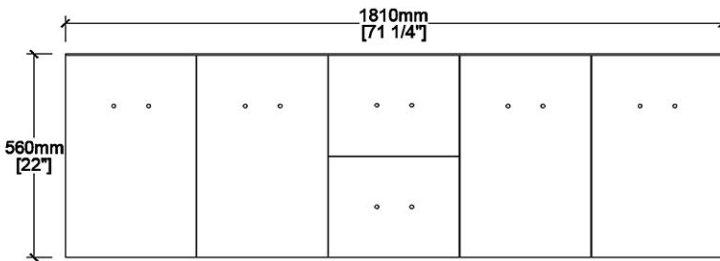

## Vanity by Randolph Morris

Item #:RMV50-72-R

COUNTER-TOP VIEW

72-8-BK/WH

FRONT VIEW

SIDE VIEW

TOP VIEW

BACK VIEW

All products and specifications are subject to change without notice. Randolph Morris is not responsible for typographical and/or dimensional errors. Typographical errors are subject to correction.

Note: Rough-in dimensions may vary +/- 1/2" and are subject to change. No responsibility is assumed by Randolph Morris.