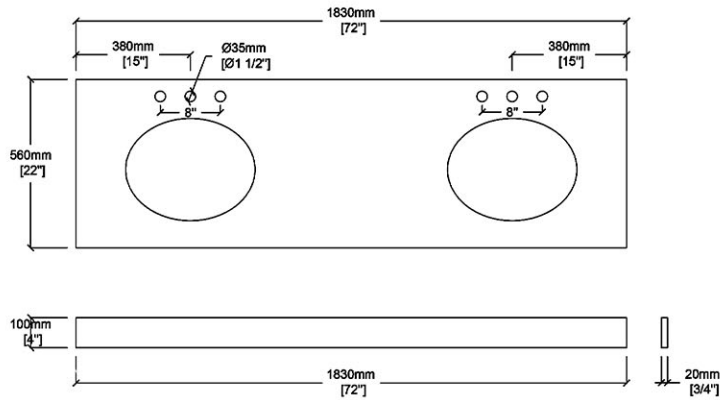

## Vanity by Randolph Morris

Item #:RMV50-72-R

COUNTER-TOP VIEW

72-8-BK/WH

FRONT VIEW

SIDE VIEW

TOP VIEW

BACK VIEW

All products and specifications are subject to change without notice. Randolph Morris is not responsible for typographical and/or dimensional errors. Typographical errors are subject to correction.

Note: Rough-in dimensions may vary +/- 1/2" and are subject to change. No responsibility is assumed by Randolph Morris.