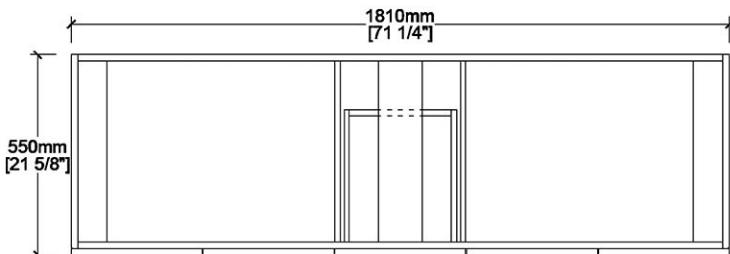

## Vanity by Randolph Morris

Item #:RMV50-72-R

COUNTER-TOP VIEW

72-8-BK/WH

FRONT VIEW

SIDE VIEW

TOP VIEW

BACK VIEW

All products and specifications are subject to change without notice. Randolph Morris is not responsible for typographical and/or dimensional errors. Typographical errors are subject to correction.

Note: Rough-in dimensions may vary +/- 1/2" and are subject to change. No responsibility is assumed by Randolph Morris.