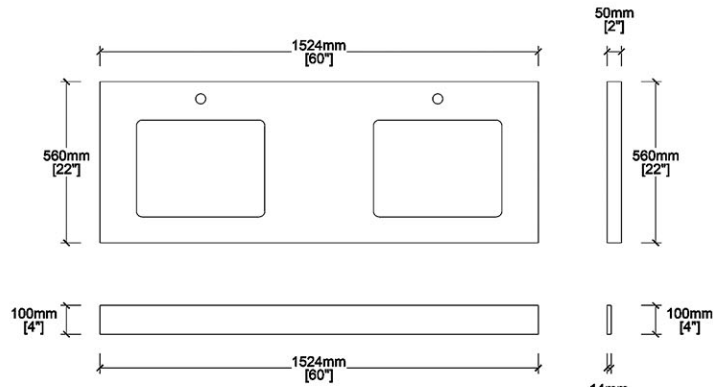

Vanity
by Randolph Morris

SKU: RMV50-60-SQ

COUNTER-TOP VIEW

FRONT VIEW

SIDE VIEW

TOP VIEW

BACK VIEW

All products and specifications are subject to change without notice. Randolph Morris is not responsible for typographical and/or dimensional errors. Typographical errors are subject to correction.

Note: Rough-in dimensions may vary +/- 1/2" and are subject to change. No responsibility is assumed by Randolph Morris.