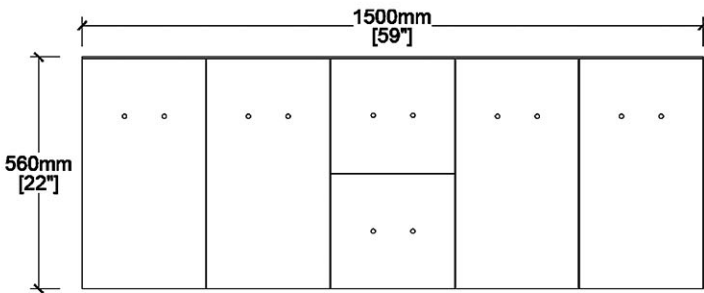

Vanity
by Randolph Morris

SKU: RMV50-60-SQ

COUNTER-TOP VIEW

FRONT VIEW

SIDE VIEW

TOP VIEW

BACK VIEW

All products and specifications are subject to change without notice. Randolph Morris is not responsible for typographical and/or dimensional errors. Typographical errors are subject to correction.

Note: Rough-in dimensions may vary +/- 1/2" and are subject to change. No responsibility is assumed by Randolph Morris.