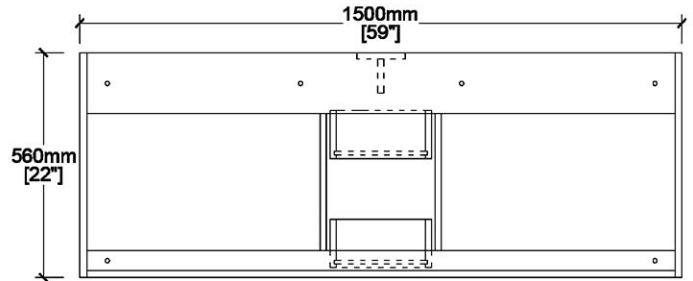

Vanity
by Randolph Morris

SKU: RMV50-60-SQ

COUNTER-TOP VIEW

FRONT VIEW

SIDE VIEW

TOP VIEW

BACK VIEW

All products and specifications are subject to change without notice. Randolph Morris is not responsible for typographical and/or dimensional errors. Typographical errors are subject to correction.

Note: Rough-in dimensions may vary +/- 1/2" and are subject to change. No responsibility is assumed by Randolph Morris.