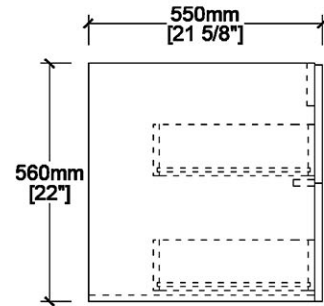

Vanity
by Randolph Morris

SKU: RMV50-60-SQ

COUNTER-TOP VIEW

FRONT VIEW

SIDE VIEW

TOP VIEW

BACK VIEW

All products and specifications are subject to change without notice. Randolph Morris is not responsible for typographical and/or dimensional errors. Typographical errors are subject to correction.

Note: Rough-in dimensions may vary +/- 1/2" and are subject to change. No responsibility is assumed by Randolph Morris.