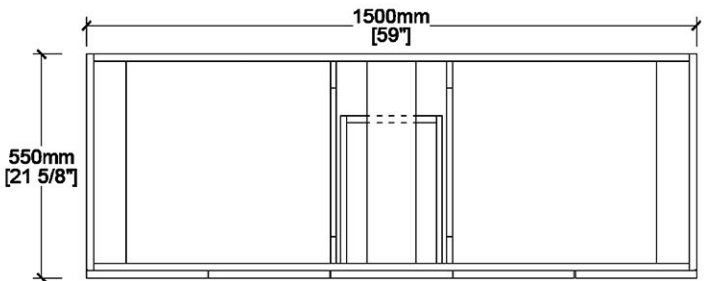

Vanity
by Randolph Morris

SKU: RMV50-60-SQ

COUNTER-TOP VIEW

FRONT VIEW

SIDE VIEW

TOP VIEW

BACK VIEW

All products and specifications are subject to change without notice. Randolph Morris is not responsible for typographical and/or dimensional errors. Typographical errors are subject to correction.

Note: Rough-in dimensions may vary +/- 1/2" and are subject to change. No responsibility is assumed by Randolph Morris.