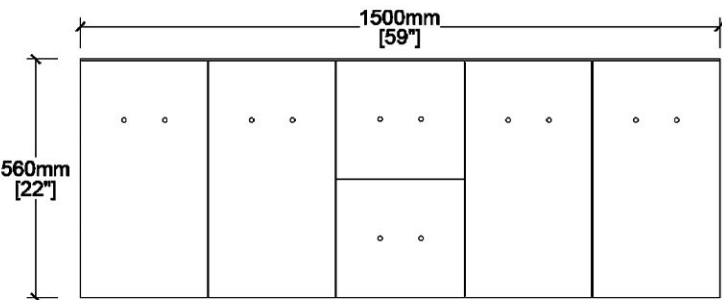

Vanity
by Randolph Morris

Item #: RMV50-60-R

COUNTER TOP VIEW

FRONT VIEW

SIDE VIEW

TOP VIEW

BACK VIEW

All products and specifications are subject to change without notice. Randolph Morris is not responsible for typographical and/or dimensional errors. Typographical errors are subject to correction.

Note: Rough-in dimensions may vary +/- 1/2" and are subject to change. No responsibility is assumed by Randolph Morris.