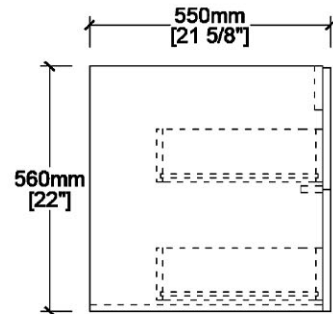

Vanity
by Randolph Morris

Item #: RMV50-60-R

COUNTER TOP VIEW

FRONT VIEW

SIDE VIEW

TOP VIEW

BACK VIEW

All products and specifications are subject to change without notice. Randolph Morris is not responsible for typographical and/or dimensional errors. Typographical errors are subject to correction.

Note: Rough-in dimensions may vary +/- 1/2" and are subject to change. No responsibility is assumed by Randolph Morris.