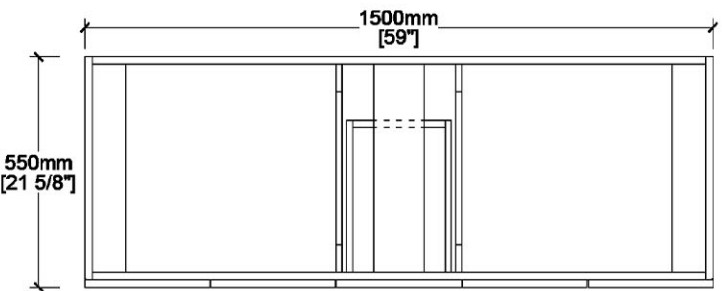

Vanity
by Randolph Morris

Item #: RMV50-60-R

COUNTER TOP VIEW

FRONT VIEW

SIDE VIEW

TOP VIEW

BACK VIEW

All products and specifications are subject to change without notice. Randolph Morris is not responsible for typographical and/or dimensional errors. Typographical errors are subject to correction.

Note: Rough-in dimensions may vary +/- 1/2" and are subject to change. No responsibility is assumed by Randolph Morris.