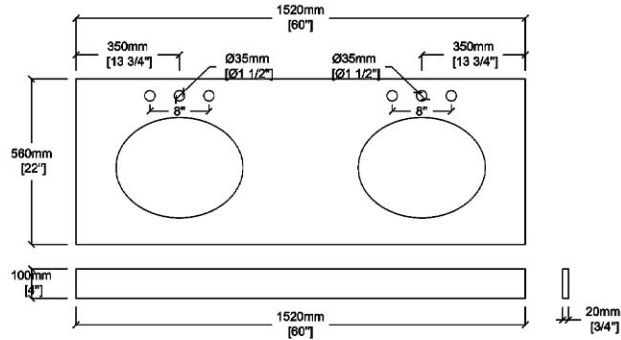

Vanity
by Randolph Morris

Item #: RMV50-60-R

COUNTER TOP VIEW

FRONT VIEW

SIDE VIEW

TOP VIEW

BACK VIEW

All products and specifications are subject to change without notice. Randolph Morris is not responsible for typographical and/or dimensional errors. Typographical errors are subject to correction.

Note: Rough-in dimensions may vary +/- 1/2" and are subject to change. No responsibility is assumed by Randolph Morris.