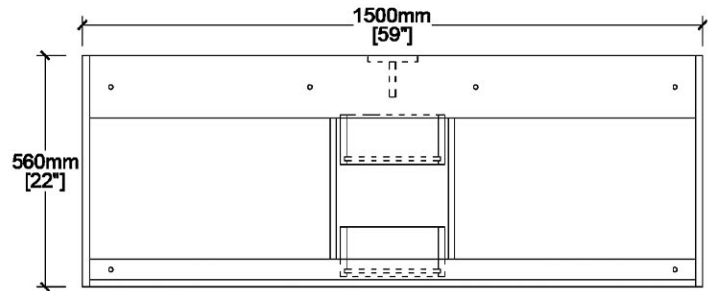

Vanity
by Randolph Morris

Item #: RMV50-60-R

COUNTER TOP VIEW

FRONT VIEW

SIDE VIEW

TOP VIEW

BACK VIEW

All products and specifications are subject to change without notice. Randolph Morris is not responsible for typographical and/or dimensional errors. Typographical errors are subject to correction.

Note: Rough-in dimensions may vary +/- 1/2" and are subject to change. No responsibility is assumed by Randolph Morris.