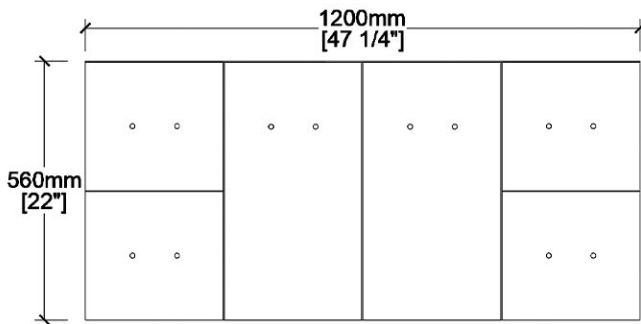

Vanity by Randolph Morris

Item #: RMV50-48-R

COUNTER-TOP VIEW

FRONT VIEW

SIDE VIEW

TOP VIEW

BACK VIEW

All products and specifications are subject to change without notice. Randolph Morris is not responsible for typographical and/or dimensional errors. Typographical errors are subject to correction.

Note: Rough-in dimensions may vary +/- 1/2" and are subject to change. No responsibility is assumed by Randolph Morris.