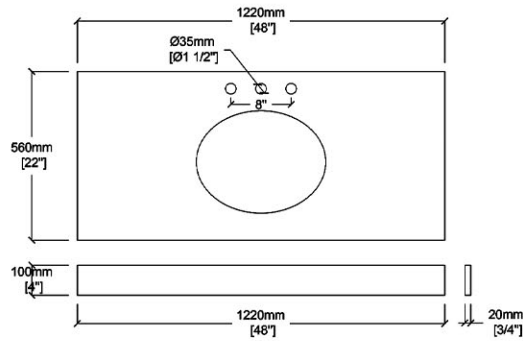

Vanity by Randolph Morris

Item #: RMV50-48-R

COUNTER-TOP VIEW

FRONT VIEW

SIDE VIEW

TOP VIEW

BACK VIEW

All products and specifications are subject to change without notice. Randolph Morris is not responsible for typographical and/or dimensional errors. Typographical errors are subject to correction.

Note: Rough-in dimensions may vary +/- 1/2" and are subject to change. No responsibility is assumed by Randolph Morris.