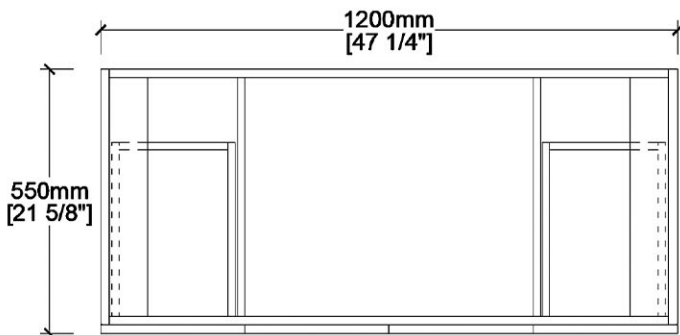

Vanity by Randolph Morris

Item #: RMV50-48-R

COUNTER-TOP VIEW

FRONT VIEW

SIDE VIEW

TOP VIEW

BACK VIEW

All products and specifications are subject to change without notice. Randolph Morris is not responsible for typographical and/or dimensional errors. Typographical errors are subject to correction.

Note: Rough-in dimensions may vary +/- 1/2" and are subject to change. No responsibility is assumed by Randolph Morris.