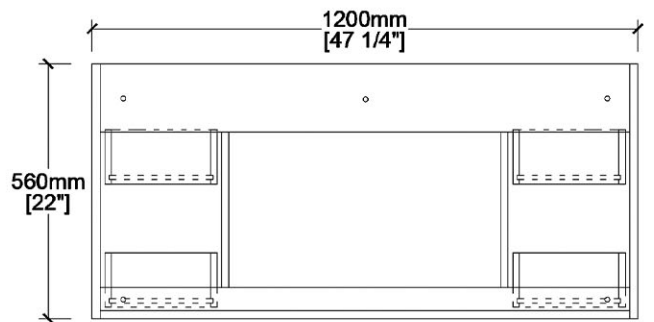

Vanity by Randolph Morris

Item #: RMV50-48-R

COUNTER-TOP VIEW

FRONT VIEW

SIDE VIEW

TOP VIEW

BACK VIEW

All products and specifications are subject to change without notice. Randolph Morris is not responsible for typographical and/or dimensional errors. Typographical errors are subject to correction.

Note: Rough-in dimensions may vary +/- 1/2" and are subject to change. No responsibility is assumed by Randolph Morris.