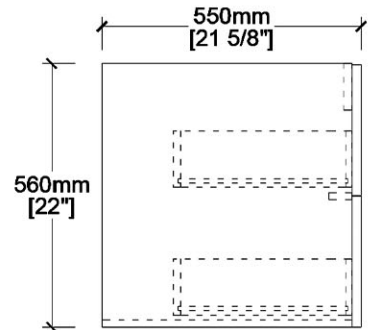

Vanity by Randolph Morris

Item #: RMV50-48-R

COUNTER-TOP VIEW

FRONT VIEW

SIDE VIEW

TOP VIEW

BACK VIEW

All products and specifications are subject to change without notice. Randolph Morris is not responsible for typographical and/or dimensional errors. Typographical errors are subject to correction.

Note: Rough-in dimensions may vary +/- 1/2" and are subject to change. No responsibility is assumed by Randolph Morris.