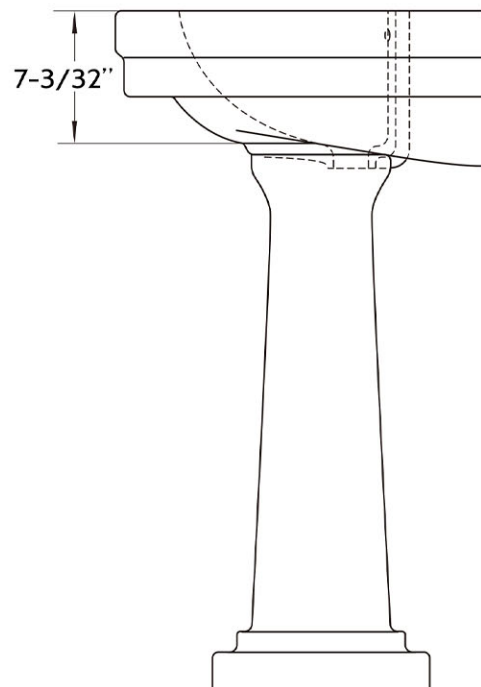

Pedestal Sink
by **Randolph Morris**

Item #: RMM071-8

TOP VIEW

BACK VIEW

FRONT VIEW

SIDE VIEW

All products and specifications are subject to change without notice. Randolph Morris is not responsible for typographical and/or dimensional errors. Typographical errors are subject to correction.

Note: Rough-in dimensions may vary +/- 1/2" and are subject to change. No responsibility is assumed by Randolph Morris.