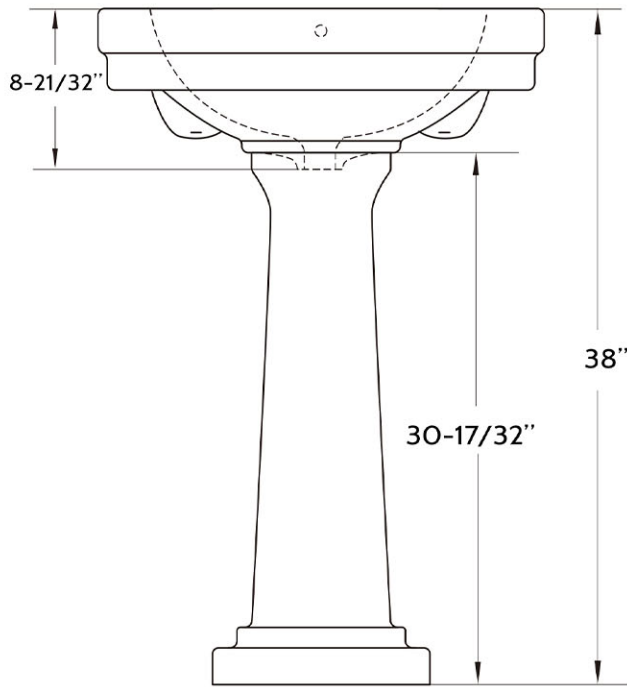

Pedestal Sink
by **Randolph Morris**

Item #: RMM071-8

TOP VIEW

BACK VIEW

FRONT VIEW

SIDE VIEW

All products and specifications are subject to change without notice. Randolph Morris is not responsible for typographical and/or dimensional errors. Typographical errors are subject to correction.

Note: Rough-in dimensions may vary +/- 1/2" and are subject to change. No responsibility is assumed by Randolph Morris.