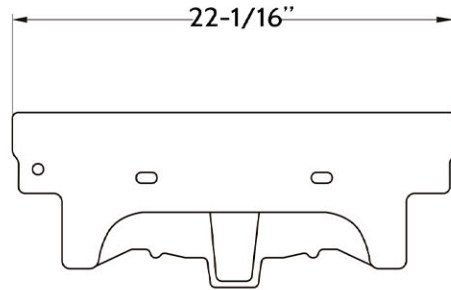

Pedestal Sink
by **Randolph Morris**

Item #: RMM071-8

TOP VIEW

BACK VIEW

FRONT VIEW

SIDE VIEW

All products and specifications are subject to change without notice. Randolph Morris is not responsible for typographical and/or dimensional errors. Typographical errors are subject to correction.

Note: Rough-in dimensions may vary +/- 1/2" and are subject to change. No responsibility is assumed by Randolph Morris.