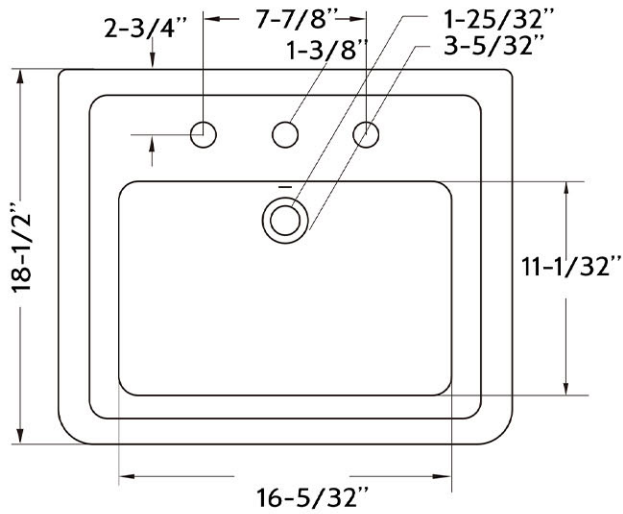

Pedestal Sink
by **Randolph Morris**

Item #: RMM071-8

TOP VIEW

BACK VIEW

FRONT VIEW

SIDE VIEW

All products and specifications are subject to change without notice. Randolph Morris is not responsible for typographical and/or dimensional errors. Typographical errors are subject to correction.

Note: Rough-in dimensions may vary +/- 1/2" and are subject to change. No responsibility is assumed by Randolph Morris.