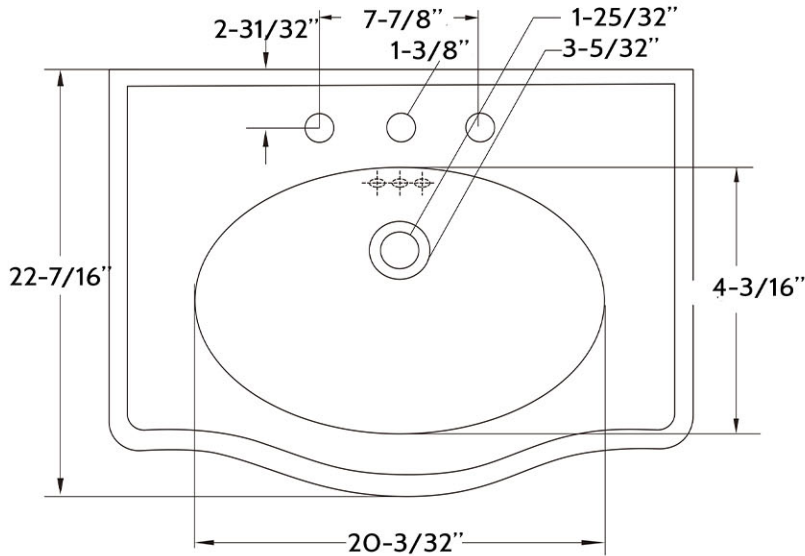

Console Sink
by Randolph Morris

Item #: RMM070-CON-8

TOP VIEW

FRONT VIEW

SIDE VIEW

All products and specifications are subject to change without notice. Randolph Morris is not responsible for typographical and/or dimensional errors. Typographical errors are subject to correction.

Note: Rough-in dimensions may vary +/- 1/2" and are subject to change. No responsibility is assumed by Randolph Morris.