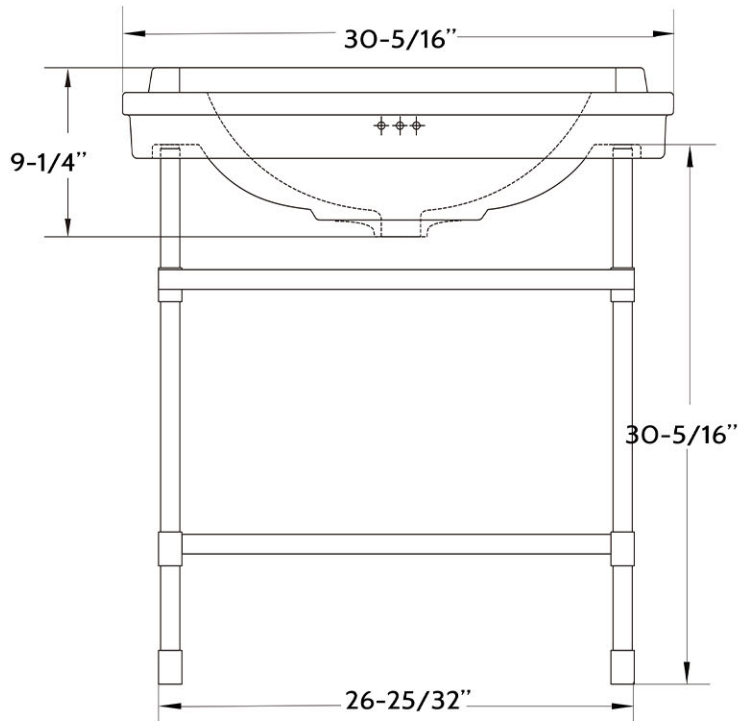

Console Sink
by Randolph Morris

Item #: RMM070-CON-8

TOP VIEW

FRONT VIEW

SIDE VIEW

All products and specifications are subject to change without notice. Randolph Morris is not responsible for typographical and/or dimensional errors. Typographical errors are subject to correction.

Note: Rough-in dimensions may vary +/- 1/2" and are subject to change. No responsibility is assumed by Randolph Morris.