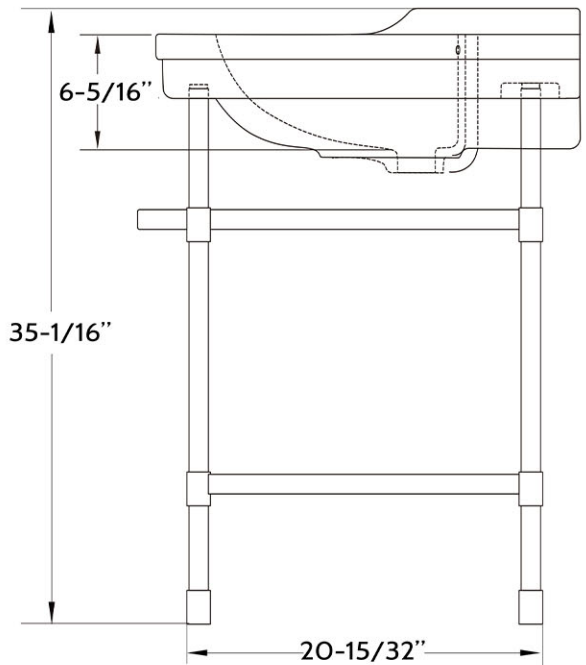

Console Sink
by Randolph Morris

Item #: RMM070-CON-8

TOP VIEW

FRONT VIEW

SIDE VIEW

All products and specifications are subject to change without notice. Randolph Morris is not responsible for typographical and/or dimensional errors. Typographical errors are subject to correction.

Note: Rough-in dimensions may vary +/- 1/2" and are subject to change. No responsibility is assumed by Randolph Morris.