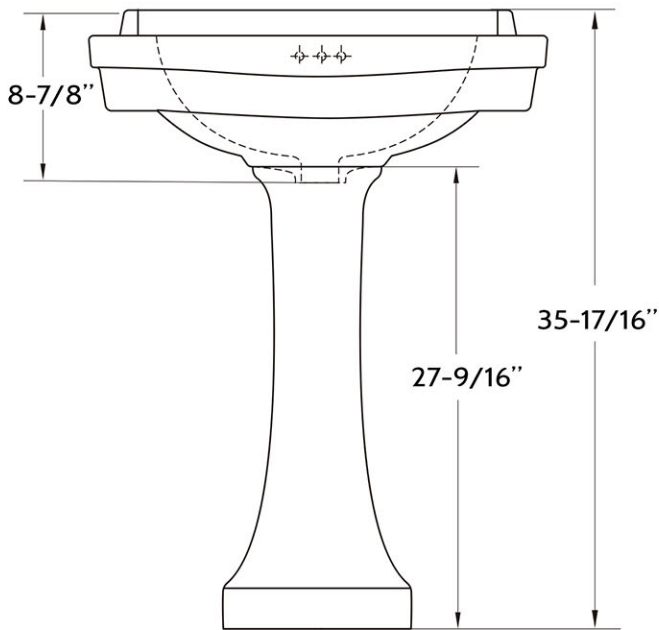

## Pedestal Sink by Randolph Morris

Item #: RMM069-8

BACK VIEW

FRONT VIEW

SIDE VIEW

All products and specifications are subject to change without notice. Randolph Morris is not responsible for typographical and/or dimensional errors. Typographical errors are subject to correction.

Note: Rough-in dimensions may vary +/- 1/2" and are subject to change. No responsibility is assumed by Randolph Morris.