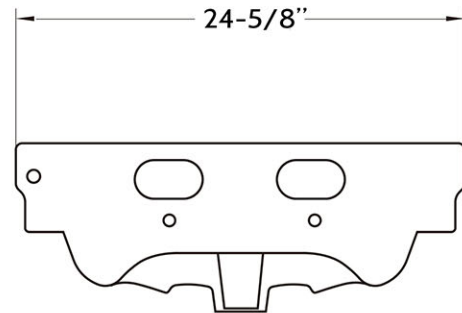

## Pedestal Sink by Randolph Morris

Item #: RMM069-8

BACK VIEW

FRONT VIEW

SIDE VIEW

All products and specifications are subject to change without notice. Randolph Morris is not responsible for typographical and/or dimensional errors. Typographical errors are subject to correction.

Note: Rough-in dimensions may vary +/- 1/2" and are subject to change. No responsibility is assumed by Randolph Morris.