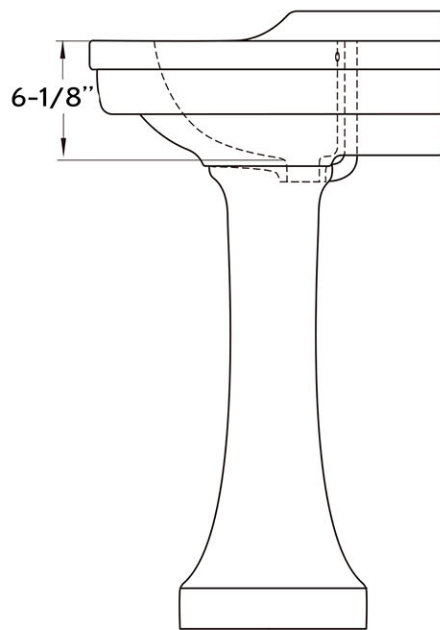

## Pedestal Sink by Randolph Morris

Item #: RMM069-8

BACK VIEW

FRONT VIEW

SIDE VIEW

All products and specifications are subject to change without notice. Randolph Morris is not responsible for typographical and/or dimensional errors. Typographical errors are subject to correction.

Note: Rough-in dimensions may vary +/- 1/2" and are subject to change. No responsibility is assumed by Randolph Morris.