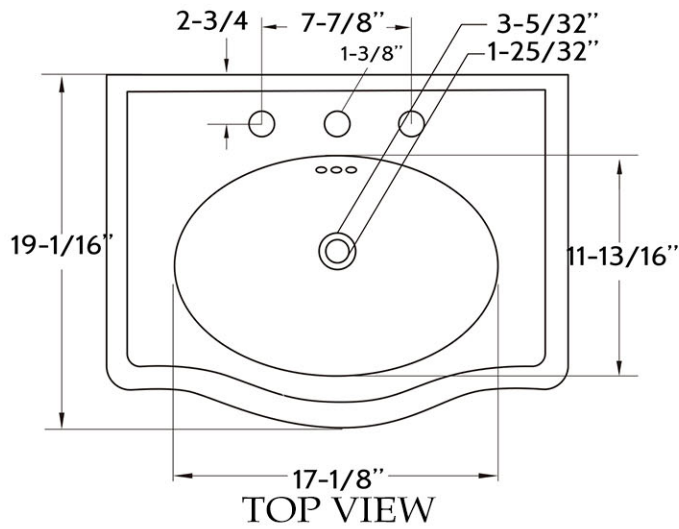

## Pedestal Sink by Randolph Morris

Item #: RMM069-8

BACK VIEW

FRONT VIEW

SIDE VIEW

All products and specifications are subject to change without notice. Randolph Morris is not responsible for typographical and/or dimensional errors. Typographical errors are subject to correction.

Note: Rough-in dimensions may vary +/- 1/2" and are subject to change. No responsibility is assumed by Randolph Morris.