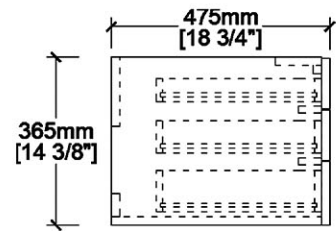

Vanity
by Randolph Morris

Item #: RMJM-72-S1SS

COUNTER-TOP VIEW

FRONT VIEW

SIDE VIEW

TOP VIEW

BACK VIEW

All products and specifications are subject to change without notice. Randolph Morris is not responsible for typographical and/or dimensional errors. Typographical errors are subject to correction.

Note: Rough-in dimensions may vary +/- 1/2" and are subject to change. No responsibility is assumed by Randolph Morris.