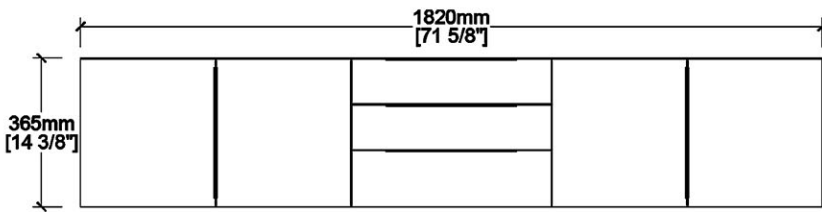

Vanity
by Randolph Morris

Item #: RMJM-72-S1SS

COUNTER-TOP VIEW

FRONT VIEW

SIDE VIEW

TOP VIEW

BACK VIEW

All products and specifications are subject to change without notice. Randolph Morris is not responsible for typographical and/or dimensional errors. Typographical errors are subject to correction.

Note: Rough-in dimensions may vary +/- 1/2" and are subject to change. No responsibility is assumed by Randolph Morris.