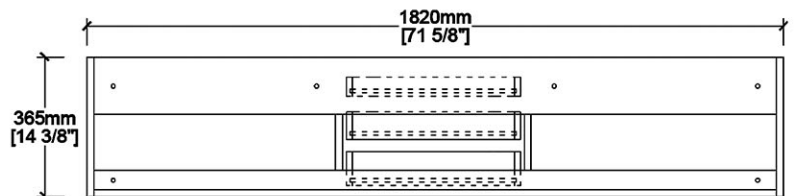

Vanity
by Randolph Morris

Item #: RMJM-72-S1SS

COUNTER-TOP VIEW

FRONT VIEW

SIDE VIEW

TOP VIEW

BACK VIEW

All products and specifications are subject to change without notice. Randolph Morris is not responsible for typographical and/or dimensional errors. Typographical errors are subject to correction.

Note: Rough-in dimensions may vary +/- 1/2" and are subject to change. No responsibility is assumed by Randolph Morris.