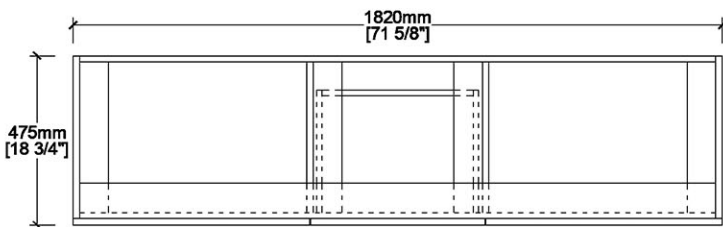

Vanity
by Randolph Morris

Item #: RMJM-72-S1SS

COUNTER-TOP VIEW

FRONT VIEW

SIDE VIEW

TOP VIEW

BACK VIEW

All products and specifications are subject to change without notice. Randolph Morris is not responsible for typographical and/or dimensional errors. Typographical errors are subject to correction.

Note: Rough-in dimensions may vary +/- 1/2" and are subject to change. No responsibility is assumed by Randolph Morris.