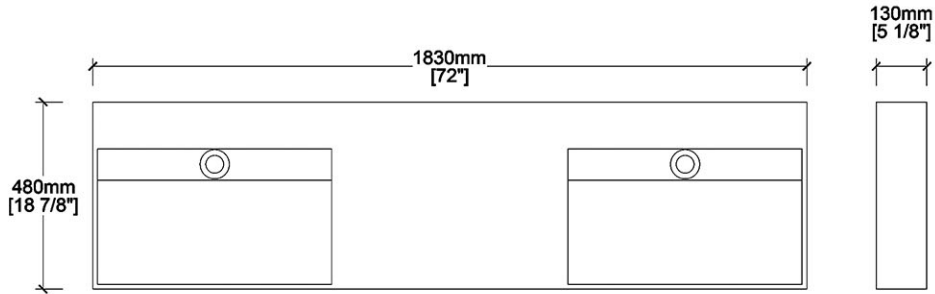

Vanity
by Randolph Morris

Item #: RMJM-72-S1SS

COUNTER-TOP VIEW

FRONT VIEW

SIDE VIEW

TOP VIEW

BACK VIEW

All products and specifications are subject to change without notice. Randolph Morris is not responsible for typographical and/or dimensional errors. Typographical errors are subject to correction.

Note: Rough-in dimensions may vary +/- 1/2" and are subject to change. No responsibility is assumed by Randolph Morris.