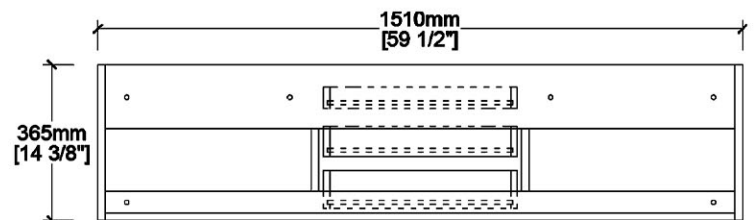

## Vanity by Randolph Morris

Item #: RMJM-60-S1SS

COUNTER-TOP VIEW

FRONT VIEW

SIDE VIEW

TOP VIEW

BACK VIEW

All products and specifications are subject to change without notice. Randolph Morris is not responsible for typographical and/or dimensional errors. Typographical errors are subject to correction.

Note: Rough-in dimensions may vary +/- 1/2" and are subject to change. No responsibility is assumed by Randolph Morris.