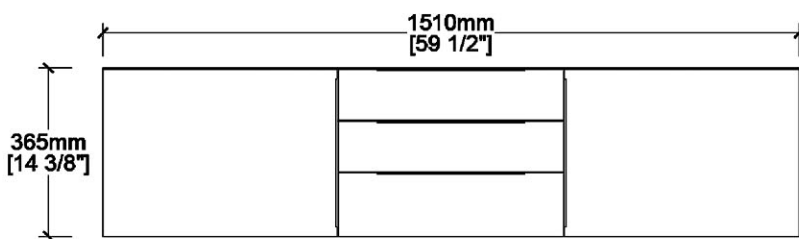

## Vanity by Randolph Morris

Item #: RMJM-60-S1SS

COUNTER-TOP VIEW

FRONT VIEW

SIDE VIEW

TOP VIEW

BACK VIEW

All products and specifications are subject to change without notice. Randolph Morris is not responsible for typographical and/or dimensional errors. Typographical errors are subject to correction.

Note: Rough-in dimensions may vary +/- 1/2" and are subject to change. No responsibility is assumed by Randolph Morris.