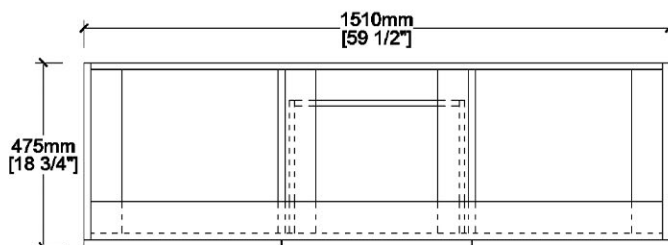

## Vanity by Randolph Morris

Item #: RMJM-60-S1SS

COUNTER-TOP VIEW

FRONT VIEW

SIDE VIEW

TOP VIEW

BACK VIEW

All products and specifications are subject to change without notice. Randolph Morris is not responsible for typographical and/or dimensional errors. Typographical errors are subject to correction.

Note: Rough-in dimensions may vary +/- 1/2" and are subject to change. No responsibility is assumed by Randolph Morris.