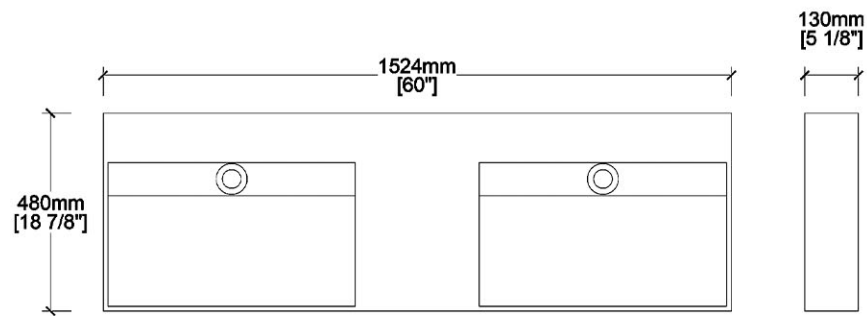

## Vanity by Randolph Morris

Item #: RMJM-60-S1SS

COUNTER-TOP VIEW

FRONT VIEW

SIDE VIEW

TOP VIEW

BACK VIEW

All products and specifications are subject to change without notice. Randolph Morris is not responsible for typographical and/or dimensional errors. Typographical errors are subject to correction.

Note: Rough-in dimensions may vary +/- 1/2" and are subject to change. No responsibility is assumed by Randolph Morris.