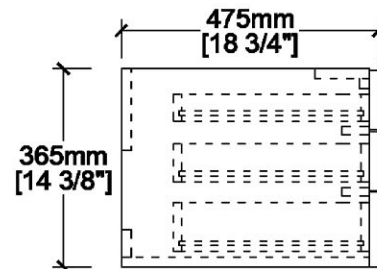

## Vanity by Randolph Morris

Item #: RMJM-60-S1SS

COUNTER-TOP VIEW

FRONT VIEW

SIDE VIEW

TOP VIEW

BACK VIEW

All products and specifications are subject to change without notice. Randolph Morris is not responsible for typographical and/or dimensional errors. Typographical errors are subject to correction.

Note: Rough-in dimensions may vary +/- 1/2" and are subject to change. No responsibility is assumed by Randolph Morris.