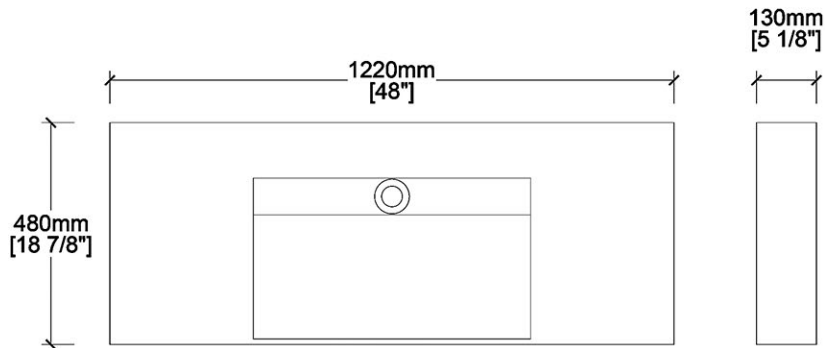

Vanity by Randolph Morris

Item #: RMJM-48-S1S

COUNTER-TOP VIEW

FRONT VIEW

SIDE VIEW

TOP VIEW

BACK VIEW

All products and specifications are subject to change without notice. Randolph Morris is not responsible for typographical and/or dimensional errors. Typographical errors are subject to correction.

Note: Rough-in dimensions may vary +/- 1/2" and are subject to change. No responsibility is assumed by Randolph Morris.