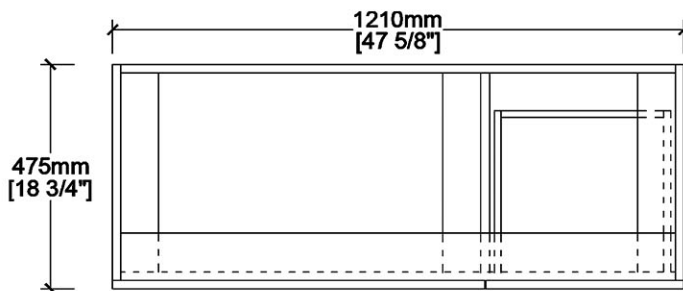

Vanity by Randolph Morris

Item #: RMJM-48-S1S

COUNTER-TOP VIEW

FRONT VIEW

SIDE VIEW

TOP VIEW

BACK VIEW

All products and specifications are subject to change without notice. Randolph Morris is not responsible for typographical and/or dimensional errors. Typographical errors are subject to correction.

Note: Rough-in dimensions may vary +/- 1/2" and are subject to change. No responsibility is assumed by Randolph Morris.