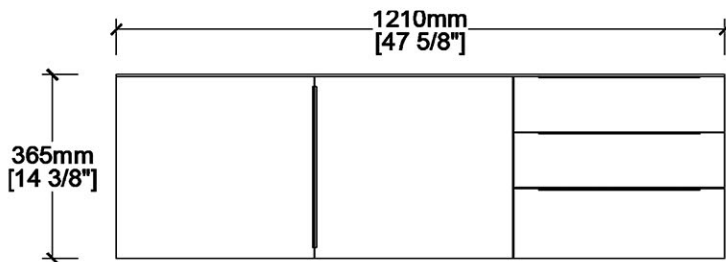

Vanity by Randolph Morris

Item #: RMJM-48-S1S

COUNTER-TOP VIEW

FRONT VIEW

SIDE VIEW

TOP VIEW

BACK VIEW

All products and specifications are subject to change without notice. Randolph Morris is not responsible for typographical and/or dimensional errors. Typographical errors are subject to correction.

Note: Rough-in dimensions may vary +/- 1/2" and are subject to change. No responsibility is assumed by Randolph Morris.