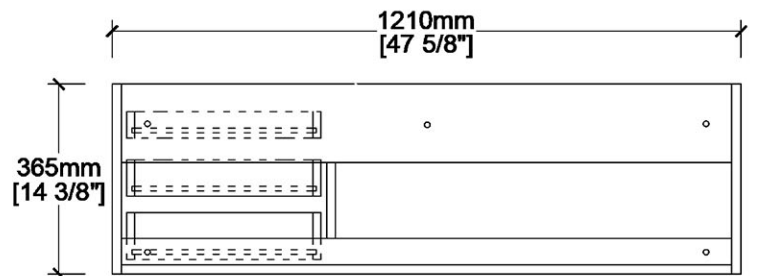

Vanity by Randolph Morris

Item #: RMJM-48-S1S

COUNTER-TOP VIEW

FRONT VIEW

SIDE VIEW

TOP VIEW

BACK VIEW

All products and specifications are subject to change without notice. Randolph Morris is not responsible for typographical and/or dimensional errors. Typographical errors are subject to correction.

Note: Rough-in dimensions may vary +/- 1/2" and are subject to change. No responsibility is assumed by Randolph Morris.