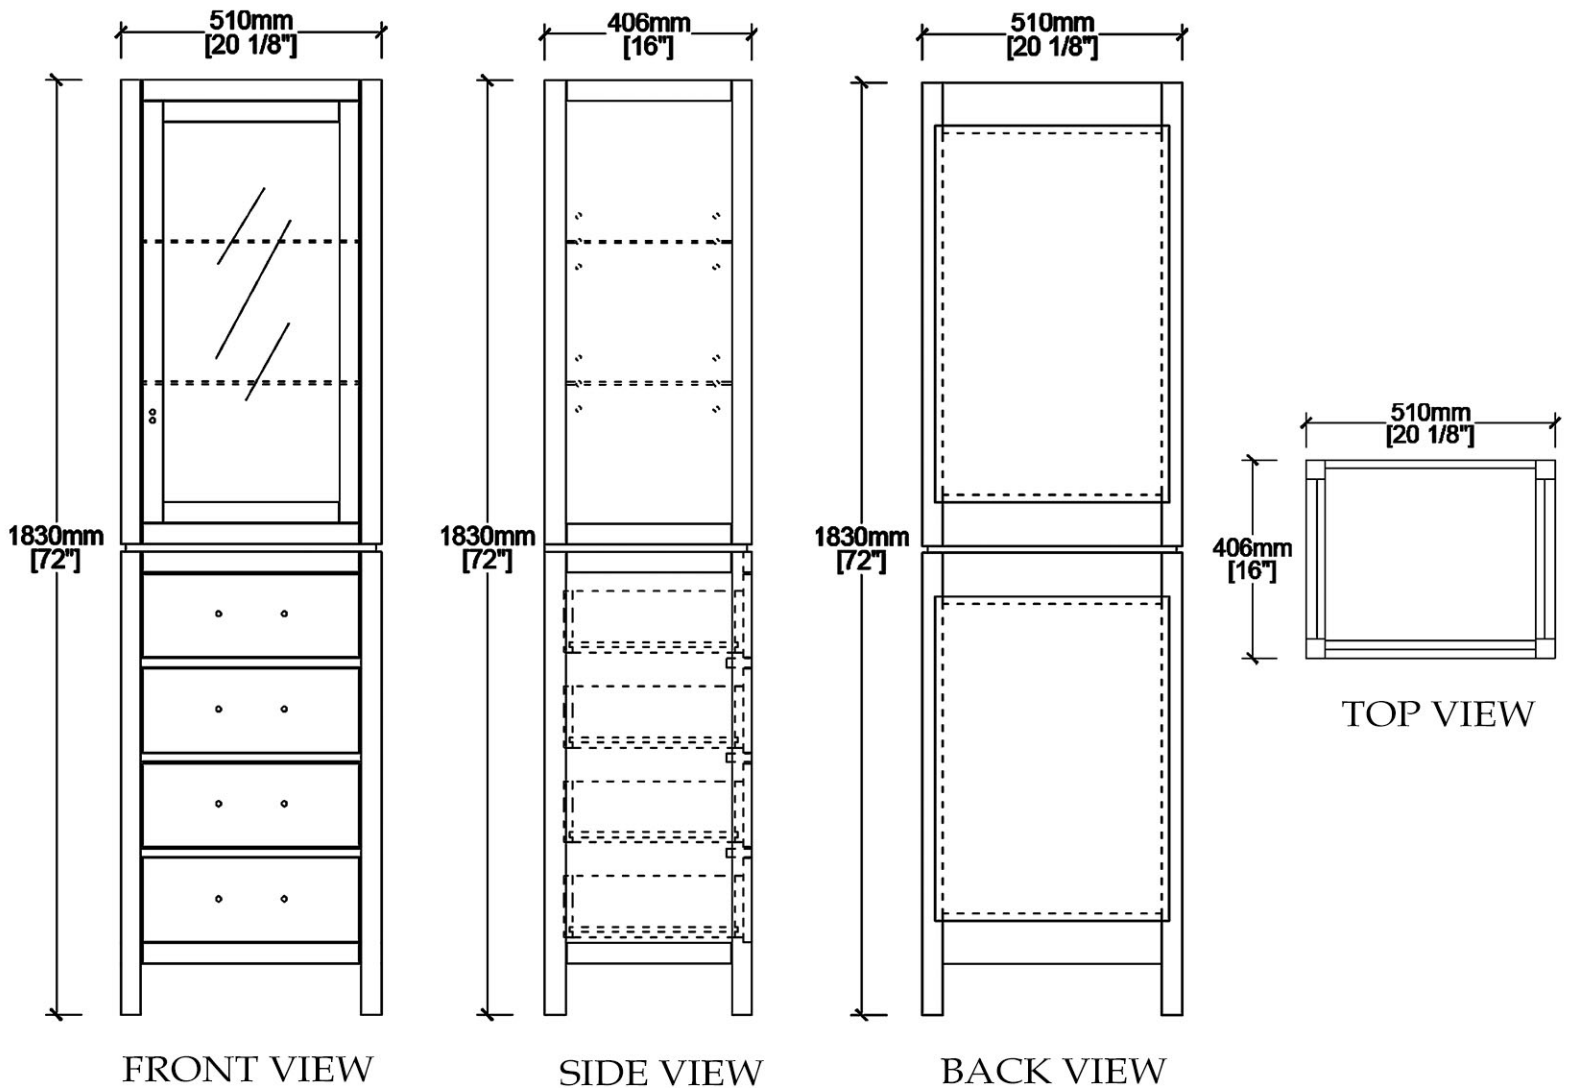

Vanity by Randolph Morris

Item #: RMFED-L37

All products and specifications are subject to change without notice. Randolph Morris is not responsible for typographical and/or dimensional errors. Typographical errors are subject to correction.

Note: Rough-in dimensions may vary +/- 1/2" and are subject to change. No responsibility is assumed by Randolph Morris.