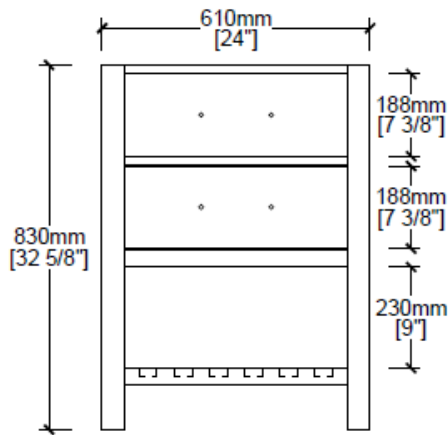

Vanity by Randolph Morris

Item #: RMCORNER-24-R

FRONT VIEW

SIDE VIEW

TOP VIEW

BACK VIEW

All products and specifications are subject to change without notice. Randolph Morris is not responsible for typographical and/or dimensional errors. Typographical errors are subject to correction.

Note: Rough-in dimensions may vary +/- 1/2" and are subject to change. No responsibility is assumed by Randolph Morris.