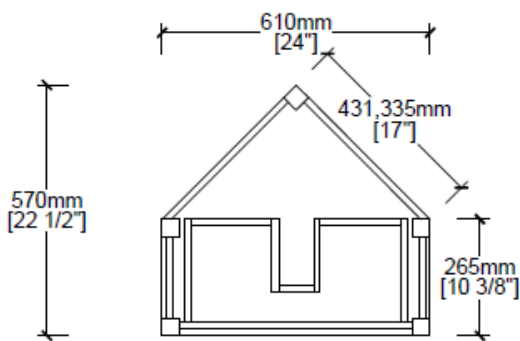

Vanity by Randolph Morris

Item #: RMCORNER-24-R

FRONT VIEW

SIDE VIEW

TOP VIEW

BACK VIEW

All products and specifications are subject to change without notice. Randolph Morris is not responsible for typographical and/or dimensional errors. Typographical errors are subject to correction.

Note: Rough-in dimensions may vary +/- 1/2" and are subject to change. No responsibility is assumed by Randolph Morris.