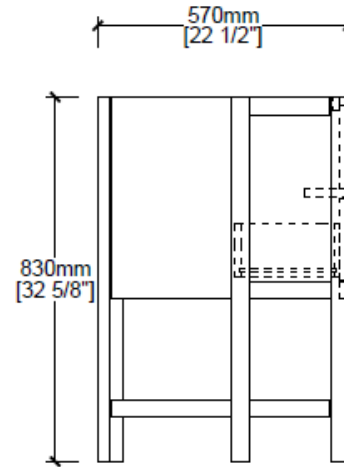

Vanity by Randolph Morris

Item #: RMCORNER-24-R

FRONT VIEW

SIDE VIEW

TOP VIEW

BACK VIEW

All products and specifications are subject to change without notice. Randolph Morris is not responsible for typographical and/or dimensional errors. Typographical errors are subject to correction.

Note: Rough-in dimensions may vary +/- 1/2" and are subject to change. No responsibility is assumed by Randolph Morris.