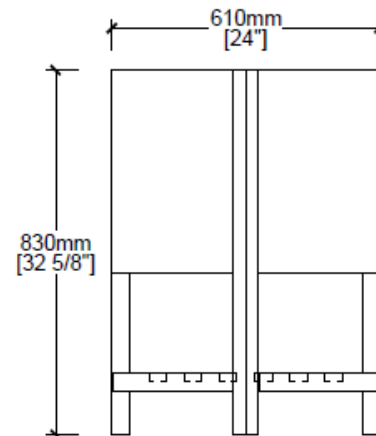

Vanity by Randolph Morris

Item #: RMCORNER-24-R

FRONT VIEW

SIDE VIEW

TOP VIEW

BACK VIEW

All products and specifications are subject to change without notice. Randolph Morris is not responsible for typographical and/or dimensional errors. Typographical errors are subject to correction.

Note: Rough-in dimensions may vary +/- 1/2" and are subject to change. No responsibility is assumed by Randolph Morris.