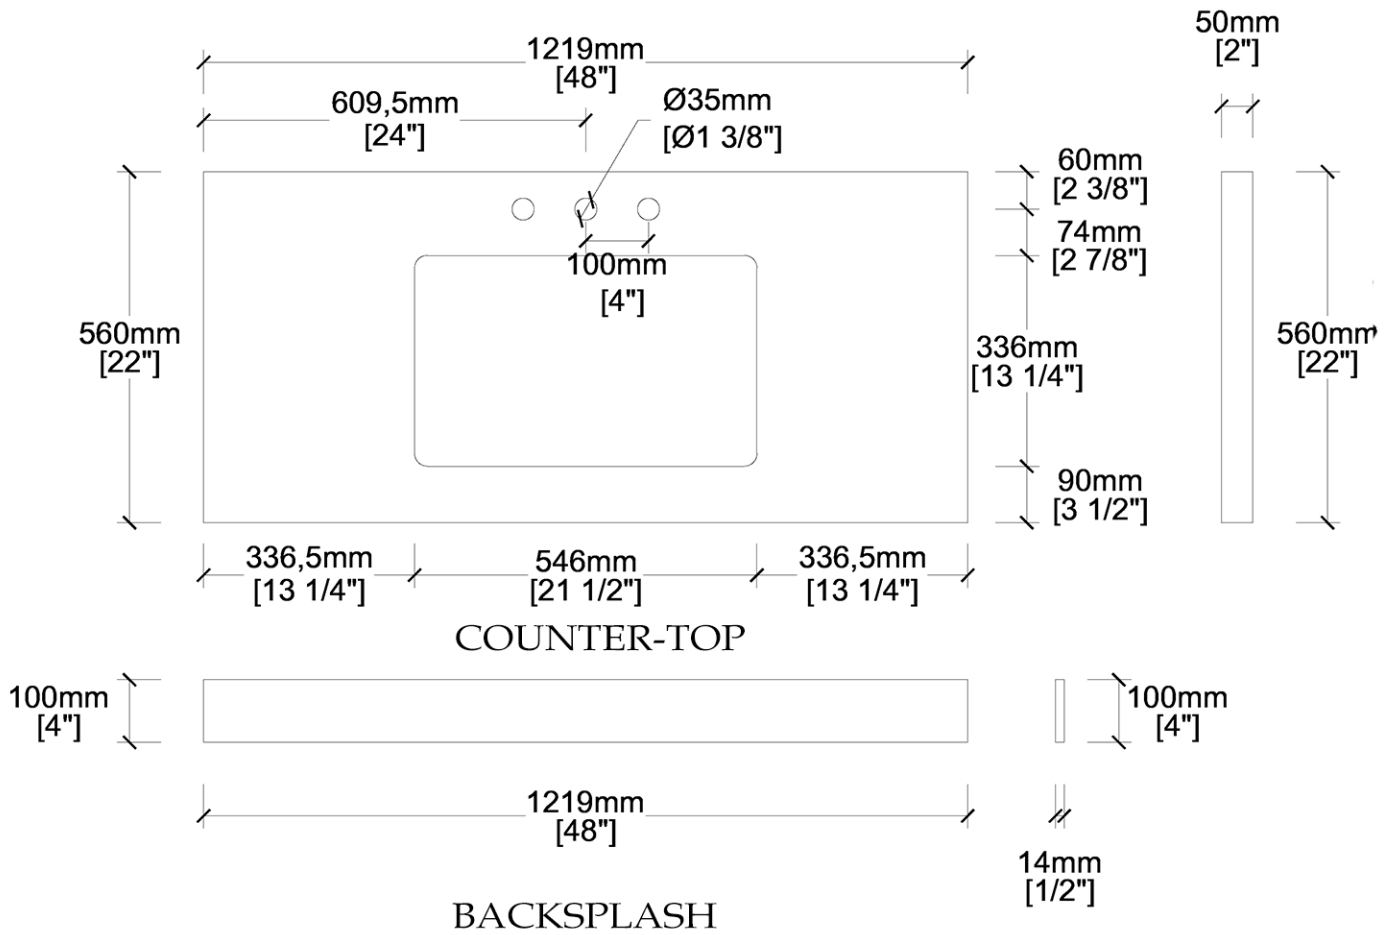

## Vanity Top by Randolph Morris

Item #: RMASTTOP48-8

All products and specifications are subject to change without notice. Randolph Morris is not responsible for typographical and/or dimensional errors. Typographical errors are subject to correction.

Note: Rough-in dimensions may vary +/- 1/2" and are subject to change. No responsibility is assumed by Randolph Morris.