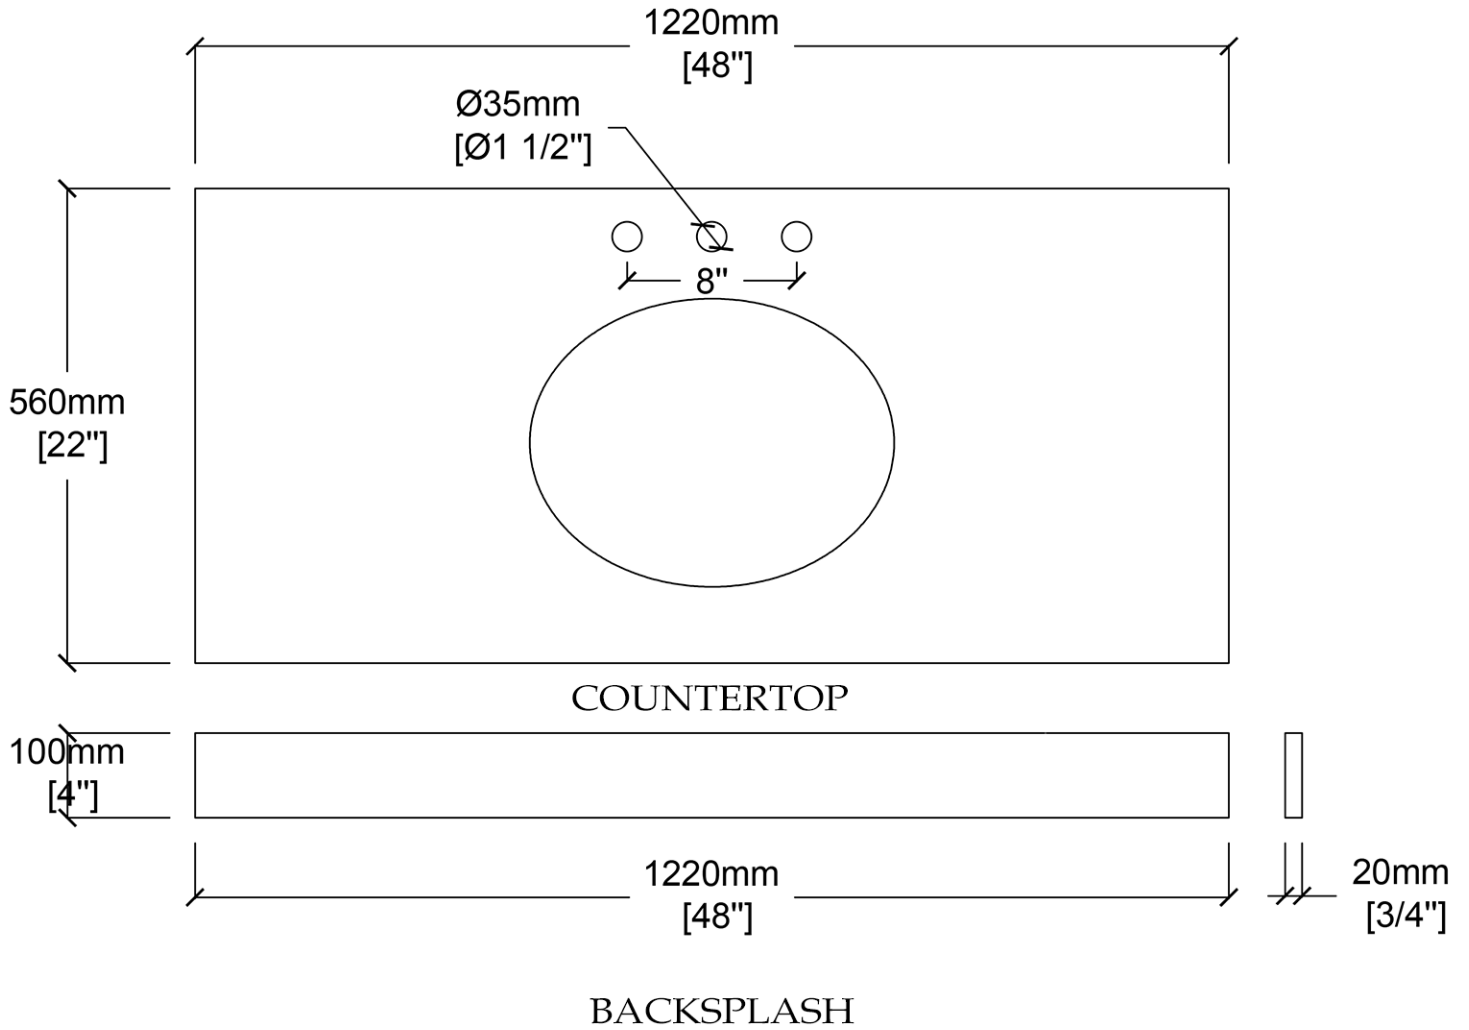

Vanity Top
by Randolph Morris

Item #: RM48-8

All products and specifications are subject to change without notice. Randolph Morris is not responsible for typographical and/or dimensional errors. Typographical errors are subject to correction.

Note: Rough-in dimensions may vary +/- 1/2" and are subject to change. No responsibility is assumed by Randolph Morris.