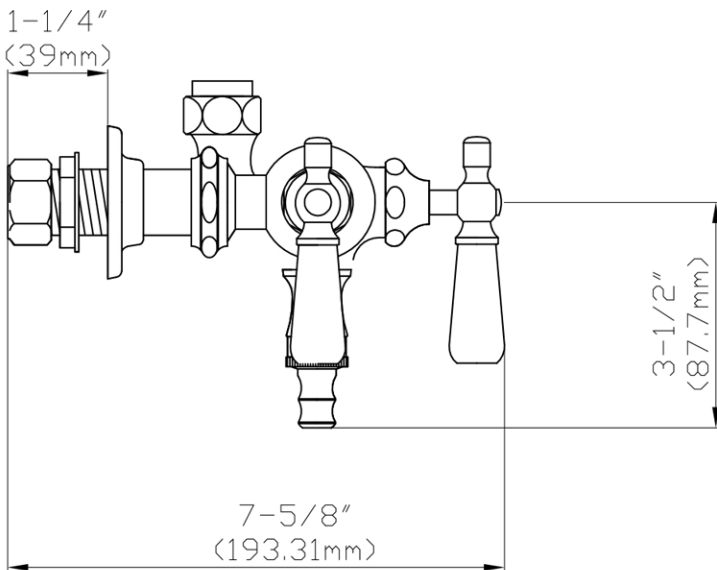

Wall Mount Down Spout Clawfoot Tub Faucet With Handshower by Randolph Morris

Item #: RM409-S

RMN144B

RMN170

RMN006S

RMN006S

All products and specifications are subject to change without notice. Randolph Morris is not responsible for typographical and/or dimensional errors. Typographical errors are subject to correction.

Note: Rough-in dimensions may vary +/- 1/2" and are subject to change. No responsibility is assumed by Randolph Morris.