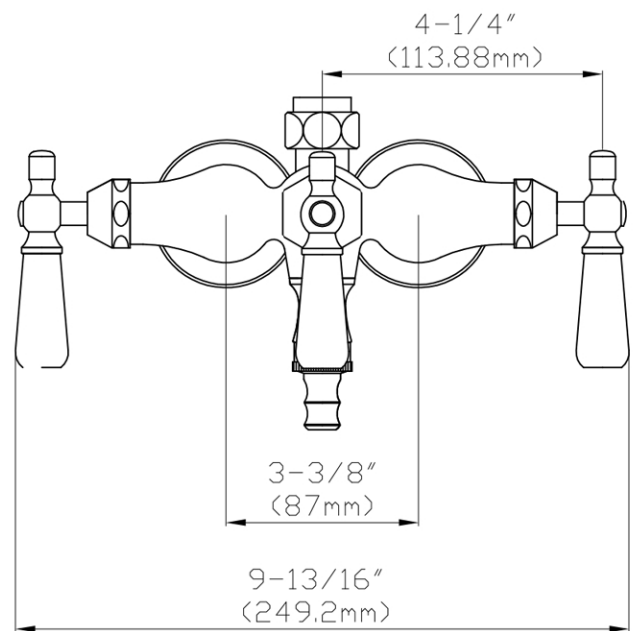

Wall Mount Down Spout Clawfoot Tub Faucet With Handshower by Randolph Morris

Item #: RM409-S

RMN144B

RMN170

RMN006S

RMN006S

All products and specifications are subject to change without notice. Randolph Morris is not responsible for typographical and/or dimensional errors. Typographical errors are subject to correction.

Note: Rough-in dimensions may vary +/- 1/2" and are subject to change. No responsibility is assumed by Randolph Morris.