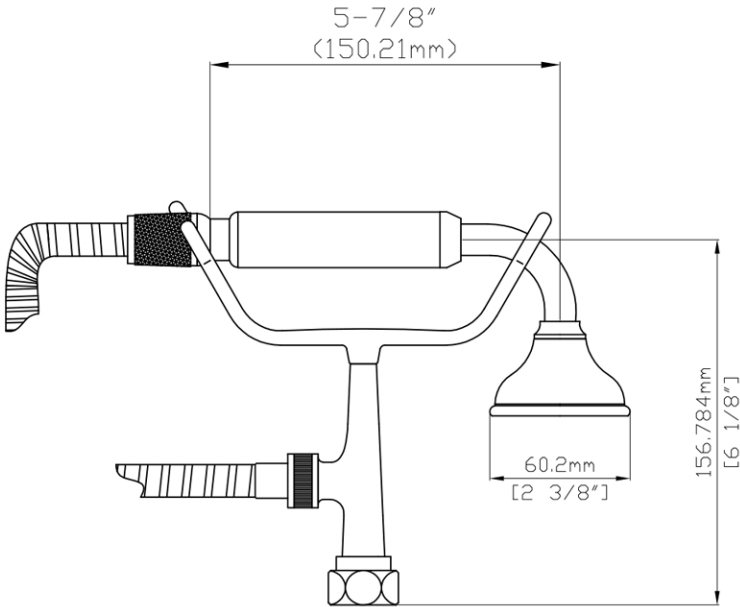

Wall Mount Down Spout Clawfoot Tub Faucet With Handshower by Randolph Morris

Item #: RM409-S

RMN144B

RMN170

RMN006S

RMN006S

All products and specifications are subject to change without notice. Randolph Morris is not responsible for typographical and/or dimensional errors. Typographical errors are subject to correction.

Note: Rough-in dimensions may vary +/- 1/2" and are subject to change. No responsibility is assumed by Randolph Morris.