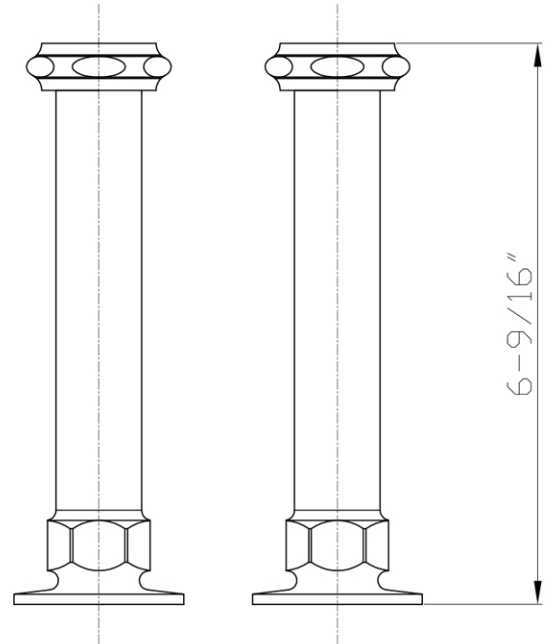

Wall Mount Down Spout Clawfoot Tub Faucet With Handshower by Randolph Morris

Item #: RM409-S

RMN144B

RMN170

RMN006S

RMN006S

All products and specifications are subject to change without notice. Randolph Morris is not responsible for typographical and/or dimensional errors. Typographical errors are subject to correction.

Note: Rough-in dimensions may vary +/- 1/2" and are subject to change. No responsibility is assumed by Randolph Morris.