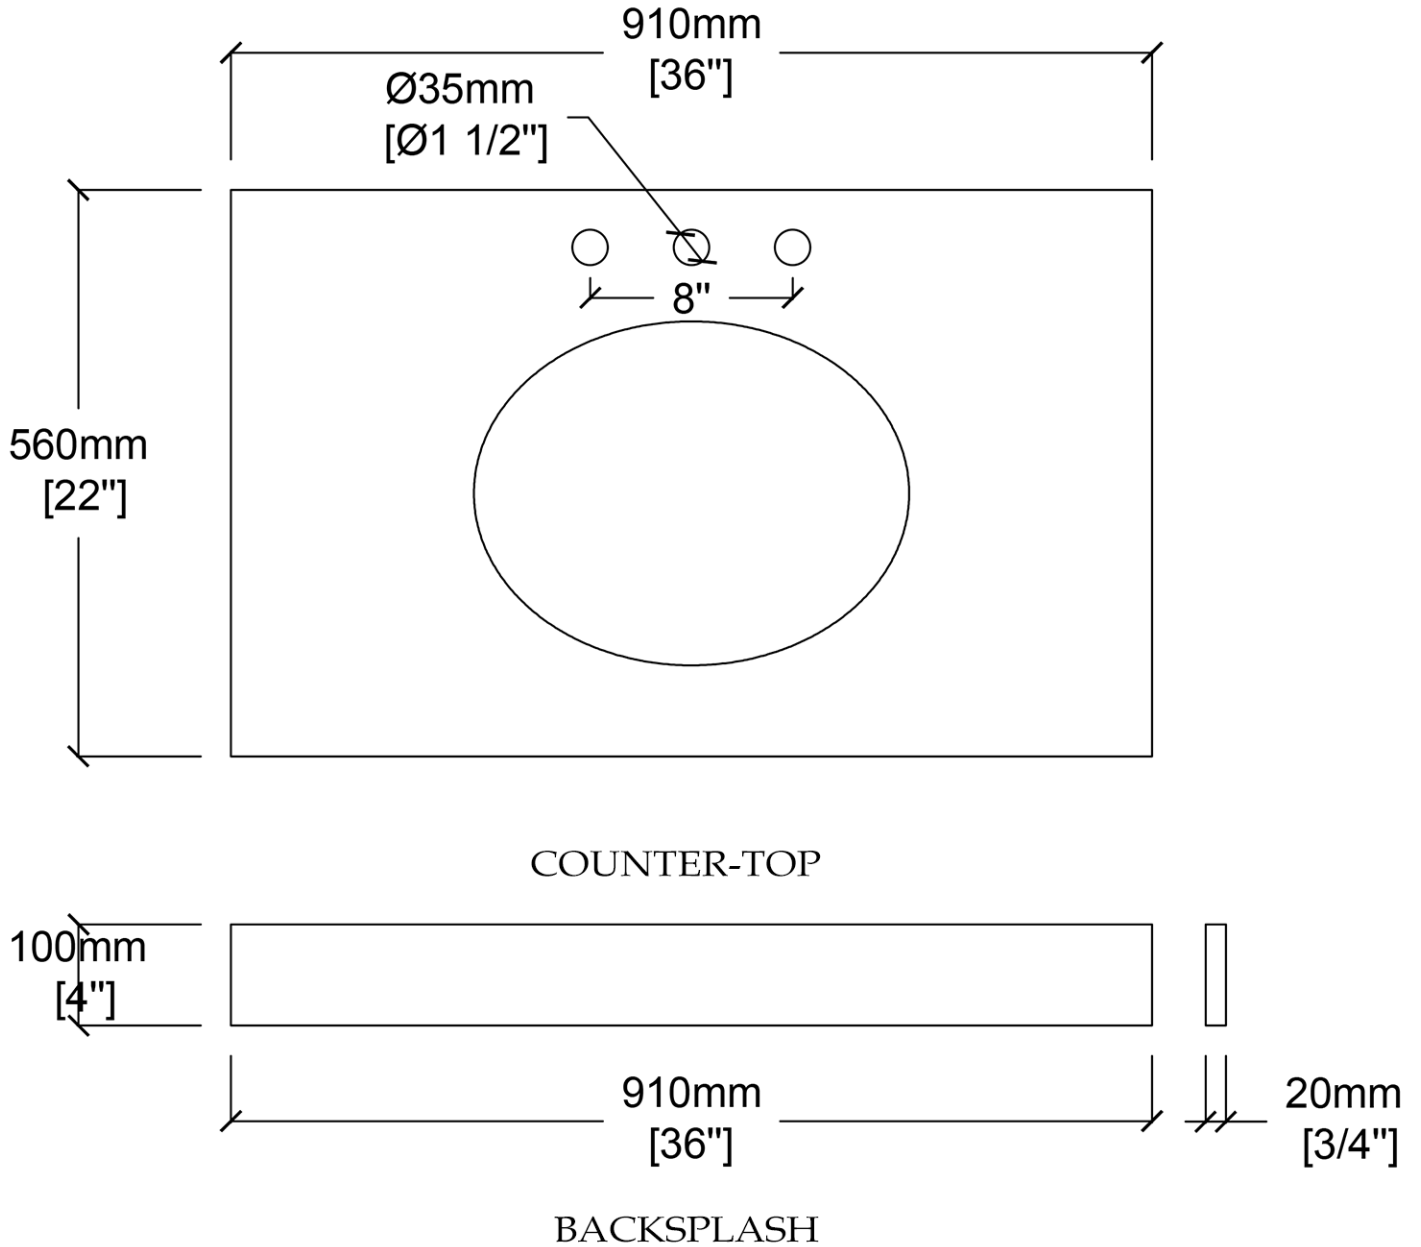

Vanity Top  
by Randolph Morris

Item #: RM36-8

All products and specifications are subject to change without notice. Randolph Morris is not responsible for typographical and/or dimensional errors. Typographical errors are subject to correction.

Note: Rough-in dimensions may vary +/- 1/2" and are subject to change. No responsibility is assumed by Randolph Morris.