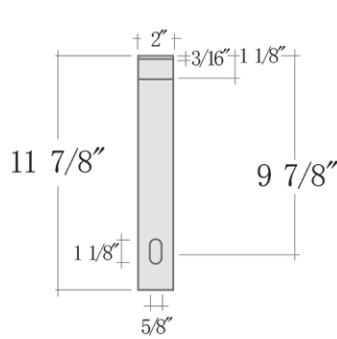

## Fireclay Utility Sink by Randolph Morris

Item #: 7504N

All products and specifications are subject to change without notice. Randolph Morris is not responsible for typographical and/or dimensional errors. Typographical errors are subject to correction.

Note: Rough-in dimensions may vary +/- 1/2" and are subject to change. No responsibility is assumed by Randolph Morris.