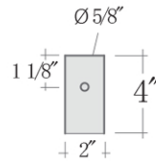

All products and specifications are subject to change without notice. Randolph Morris is not responsible for typographical and/or dimensional errors. Typographical errors are subject to correction.

Note: Rough-in dimensions may vary +/- 1/2" and are subject to change. No responsibility is assumed by Randolph Morris.