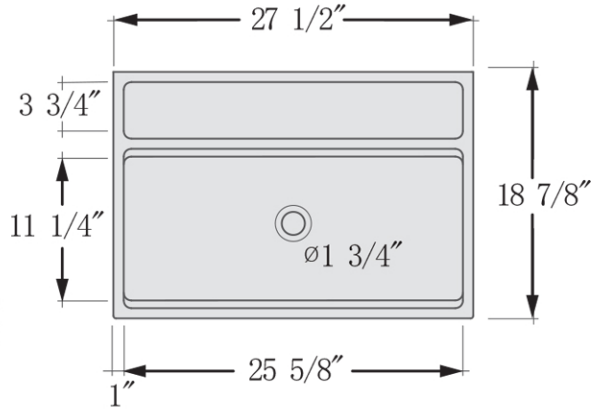

## Fireclay Utility Sink by Randolph Morris

Item #: 7504N

All products and specifications are subject to change without notice. Randolph Morris is not responsible for typographical and/or dimensional errors. Typographical errors are subject to correction.

Note: Rough-in dimensions may vary +/- 1/2" and are subject to change. No responsibility is assumed by Randolph Morris.