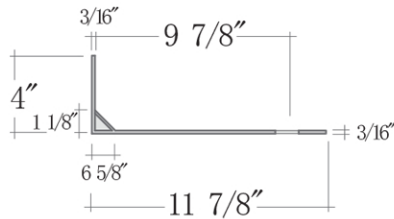

All products and specifications are subject to change without notice. Randolph Morris is not responsible for typographical and/or dimensional errors. Typographical errors are subject to correction.

Note: Rough-in dimensions may vary +/- 1/2" and are subject to change. No responsibility is assumed by Randolph Morris.