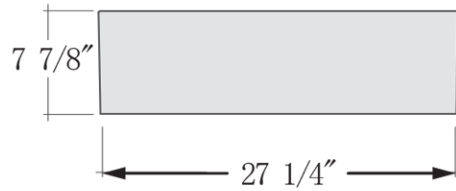

All products and specifications are subject to change without notice. Randolph Morris is not responsible for typographical and/or dimensional errors. Typographical errors are subject to correction.

Note: Rough-in dimensions may vary +/- 1/2" and are subject to change. No responsibility is assumed by Randolph Morris.