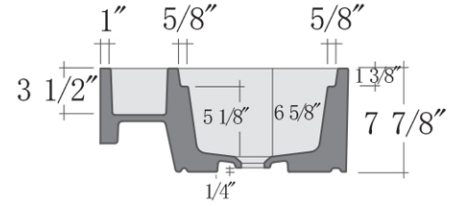

All products and specifications are subject to change without notice. Randolph Morris is not responsible for typographical and/or dimensional errors. Typographical errors are subject to correction.

Note: Rough-in dimensions may vary +/- 1/2" and are subject to change. No responsibility is assumed by Randolph Morris.