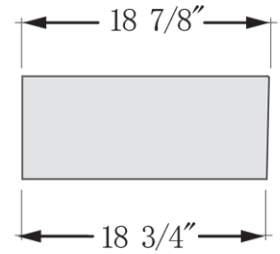

All products and specifications are subject to change without notice. Randolph Morris is not responsible for typographical and/or dimensional errors. Typographical errors are subject to correction.

Note: Rough-in dimensions may vary +/- 1/2" and are subject to change. No responsibility is assumed by Randolph Morris.