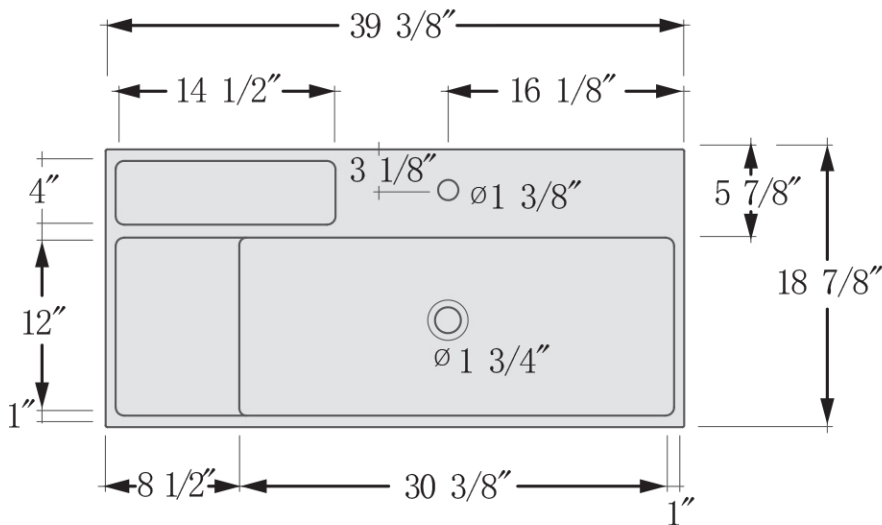

## Fireclay Utility Sink by Randolph Morris

Item #: 7502N

TOP VIEW

FRONT VIEW

SIDE VIEW

All products and specifications are subject to change without notice. Randolph Morris is not responsible for typographical and/or dimensional errors. Typographical errors are subject to correction.

Note: Rough-in dimensions may vary +/- 1/2" and are subject to change. No responsibility is assumed by Randolph Morris.