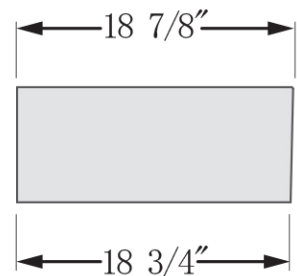

## Fireclay Utility Sink by Randolph Morris

Item #: 7502N

TOP VIEW

FRONT VIEW

SIDE VIEW

All products and specifications are subject to change without notice. Randolph Morris is not responsible for typographical and/or dimensional errors. Typographical errors are subject to correction.

Note: Rough-in dimensions may vary +/- 1/2" and are subject to change. No responsibility is assumed by Randolph Morris.