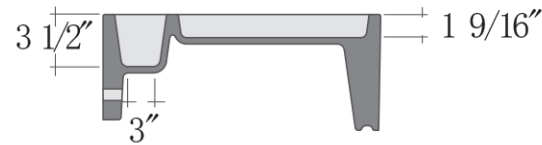

## Fireclay Utility Sink by Randolph Morris

Item #: 7502N

TOP VIEW

FRONT VIEW

SIDE VIEW

All products and specifications are subject to change without notice. Randolph Morris is not responsible for typographical and/or dimensional errors. Typographical errors are subject to correction.

Note: Rough-in dimensions may vary +/- 1/2" and are subject to change. No responsibility is assumed by Randolph Morris.