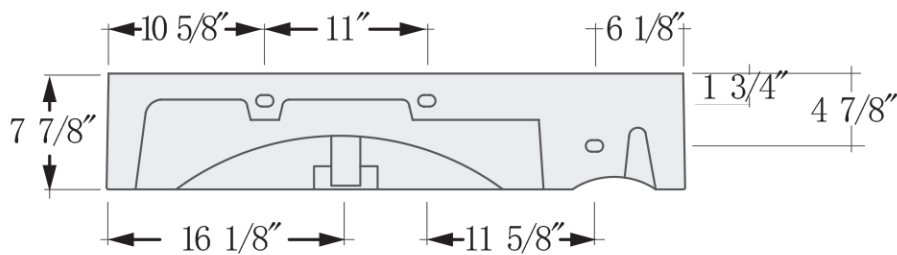

## Fireclay Utility Sink by Randolph Morris

Item #: 7502N

TOP VIEW

FRONT VIEW

SIDE VIEW

All products and specifications are subject to change without notice. Randolph Morris is not responsible for typographical and/or dimensional errors. Typographical errors are subject to correction.

Note: Rough-in dimensions may vary +/- 1/2" and are subject to change. No responsibility is assumed by Randolph Morris.