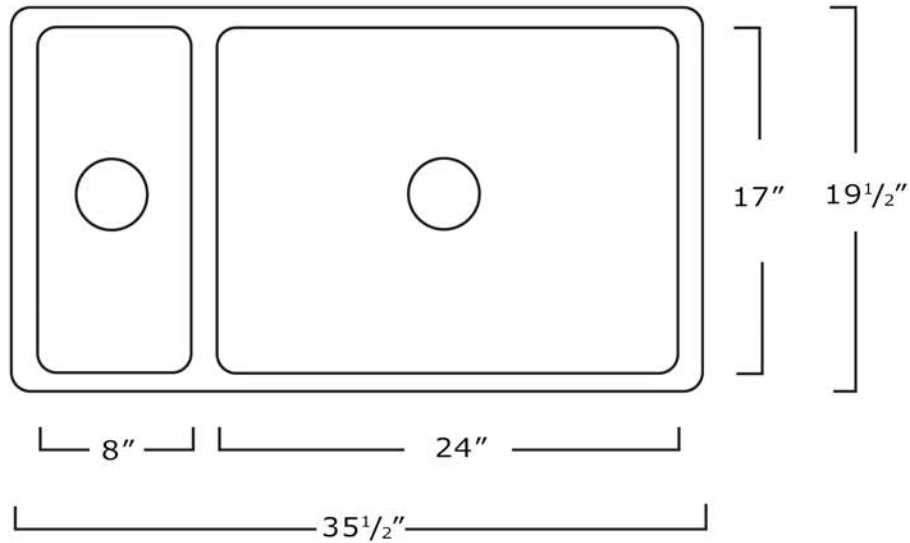

WHITEHAUS COLLECTION®

A Collection of Fine Products

www.whitehauscollection.com

QUATRO ALCOVE

MODEL # WHQDB542

Fireclay sinks may have slight variations in size.
We recommend that the sink be on site when cabinets are being manufactured.