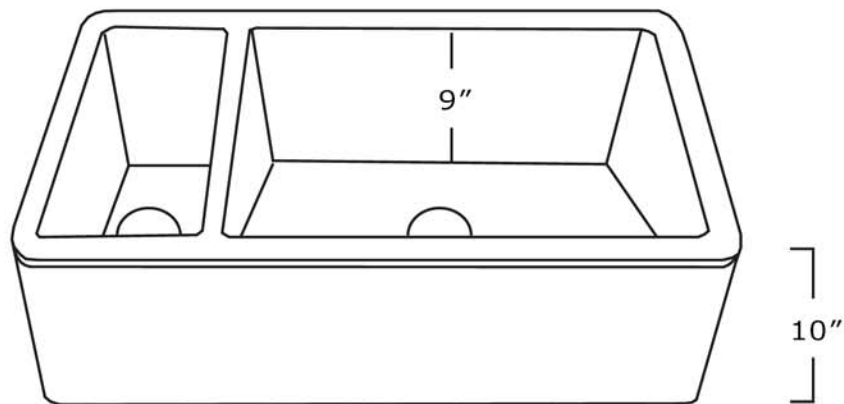

WHITEHAUS COLLECTION®

A Collection of Fine Products

www.whitehauscollection.com

QUATRO ALCOVE

MODEL # WHQDB542

Fireclay sinks may have slight variations in size.
We recommend that the sink be on site when cabinets are being manufactured.