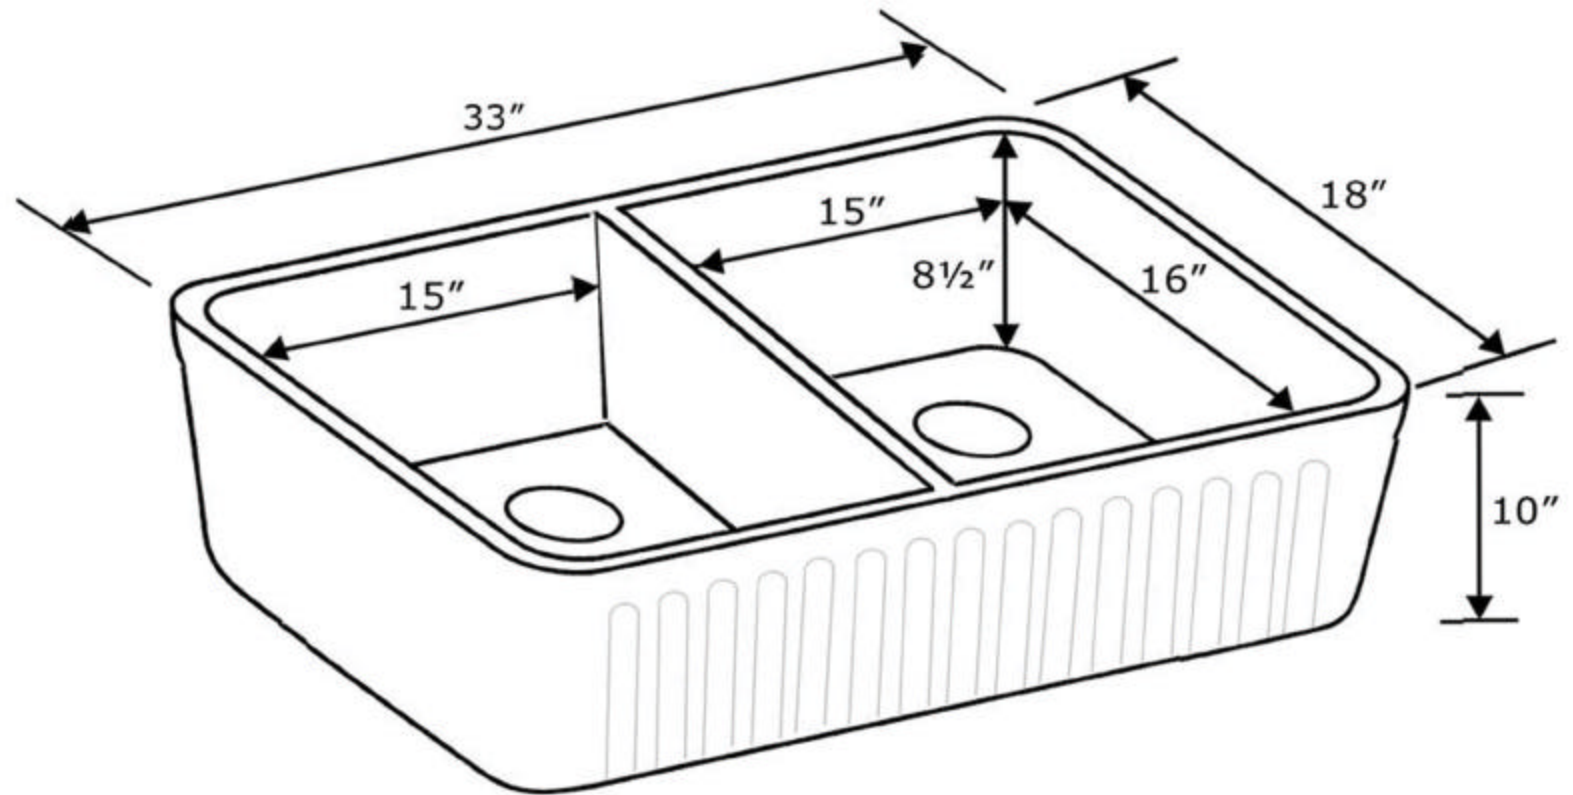

## WHFLPLN3318

\* Farmhaus Fireclay sinks may have slight variations in size -  
We recommend that the sink be on site when cabinets are  
being ordered or manufactured.

**LIVE WITH STYLE!**

589 Boston Post Rd - West Haven, CT 06516 USA - Tel: 203.479.8466 - Fax: 203.479.8477