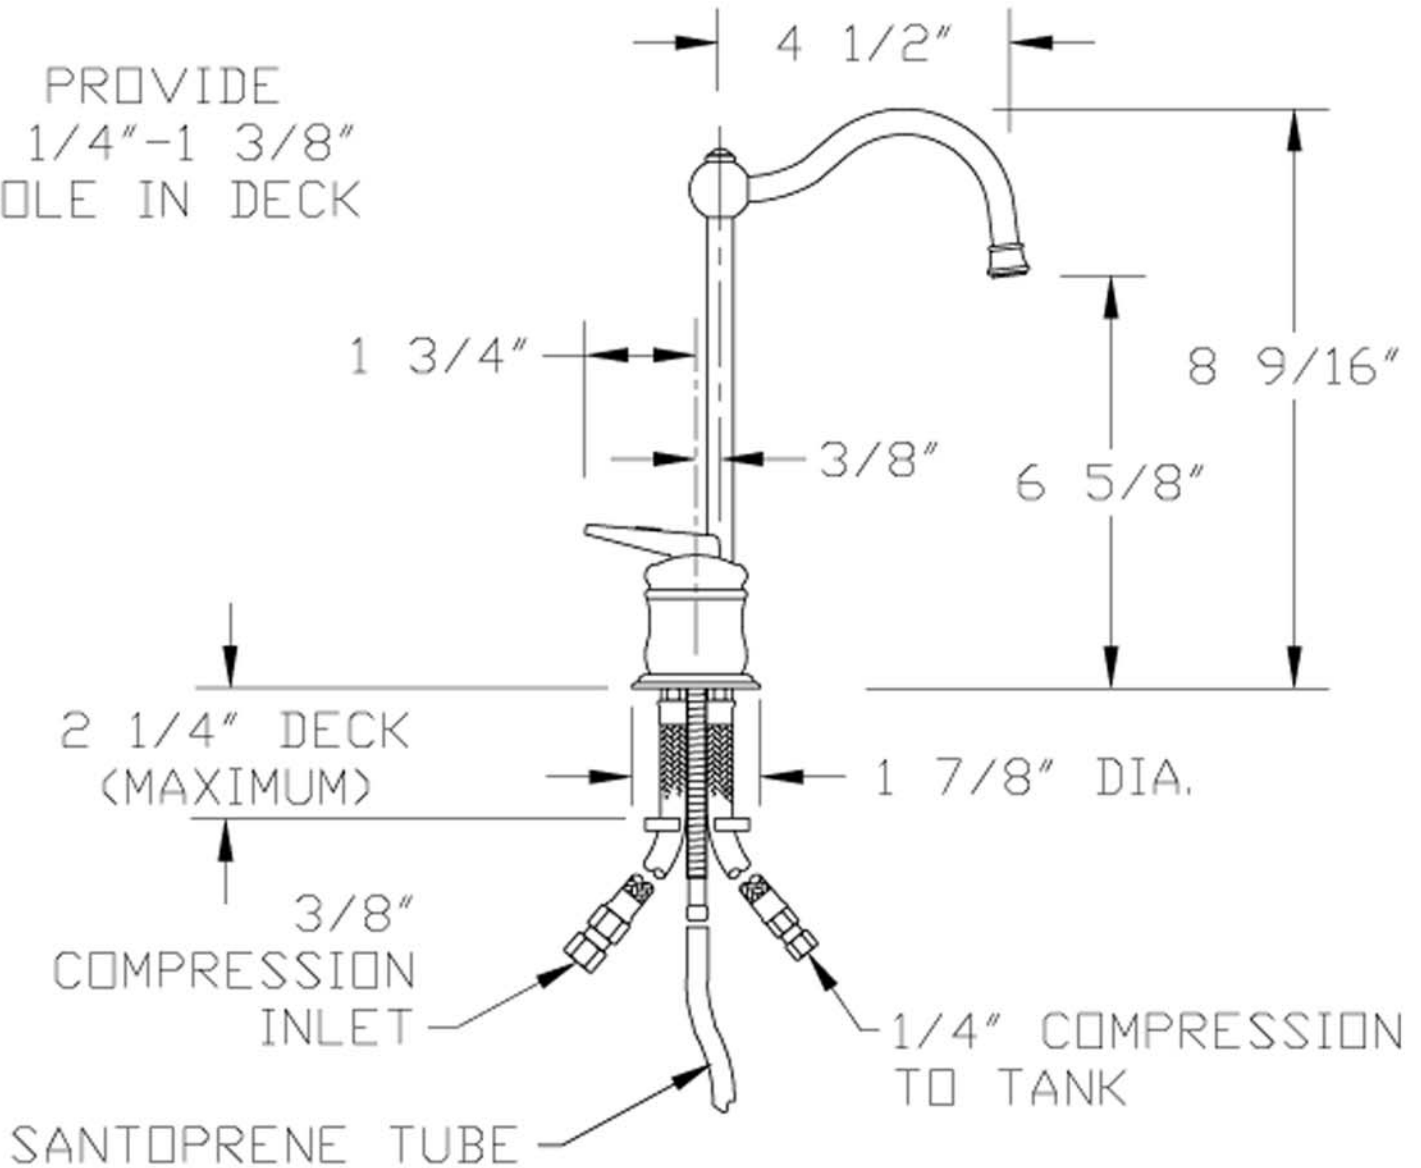

WHITEHAUS[®]
COLLECTION
A Collection of Fine Products

whitehauscollection.com

WHFH-H66

PROVIDE
1 1/4"-1 3/8"
HOLE IN DECK

WHFH3-H66

LIVE WITH STYLE!

589 Boston Post Rd - West Haven, CT 06516 USA - Tel: 203.479.8466 - Fax: 203.479.8477