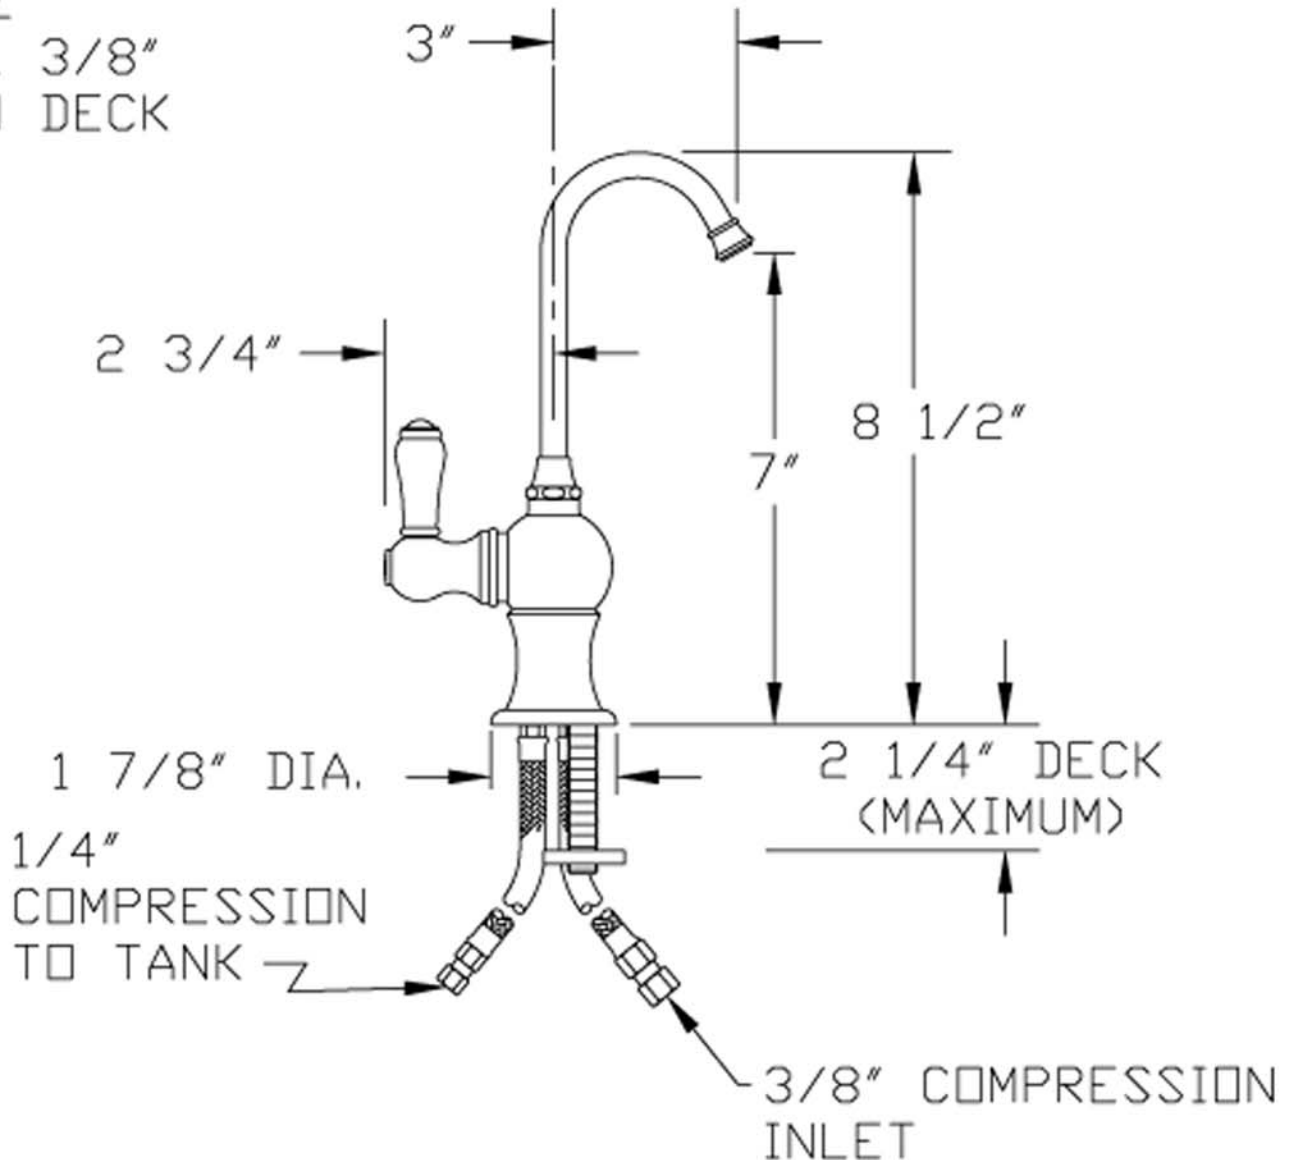

## WHFH3-H4130

PROVIDE  
1 1/4"-1 3/8"  
HOLE IN DECK

WHFH3-H4130

**LIVE WITH STYLE!**

589 Boston Post Rd - West Haven, CT 06516 USA - Tel: 203.479.8466 - Fax: 203.479.8477

E-mail: [info@whitehauscollection.com](mailto:info@whitehauscollection.com) - Toll Free Tel: 800.527.6690 - Toll Free Fax: 800.694.4837