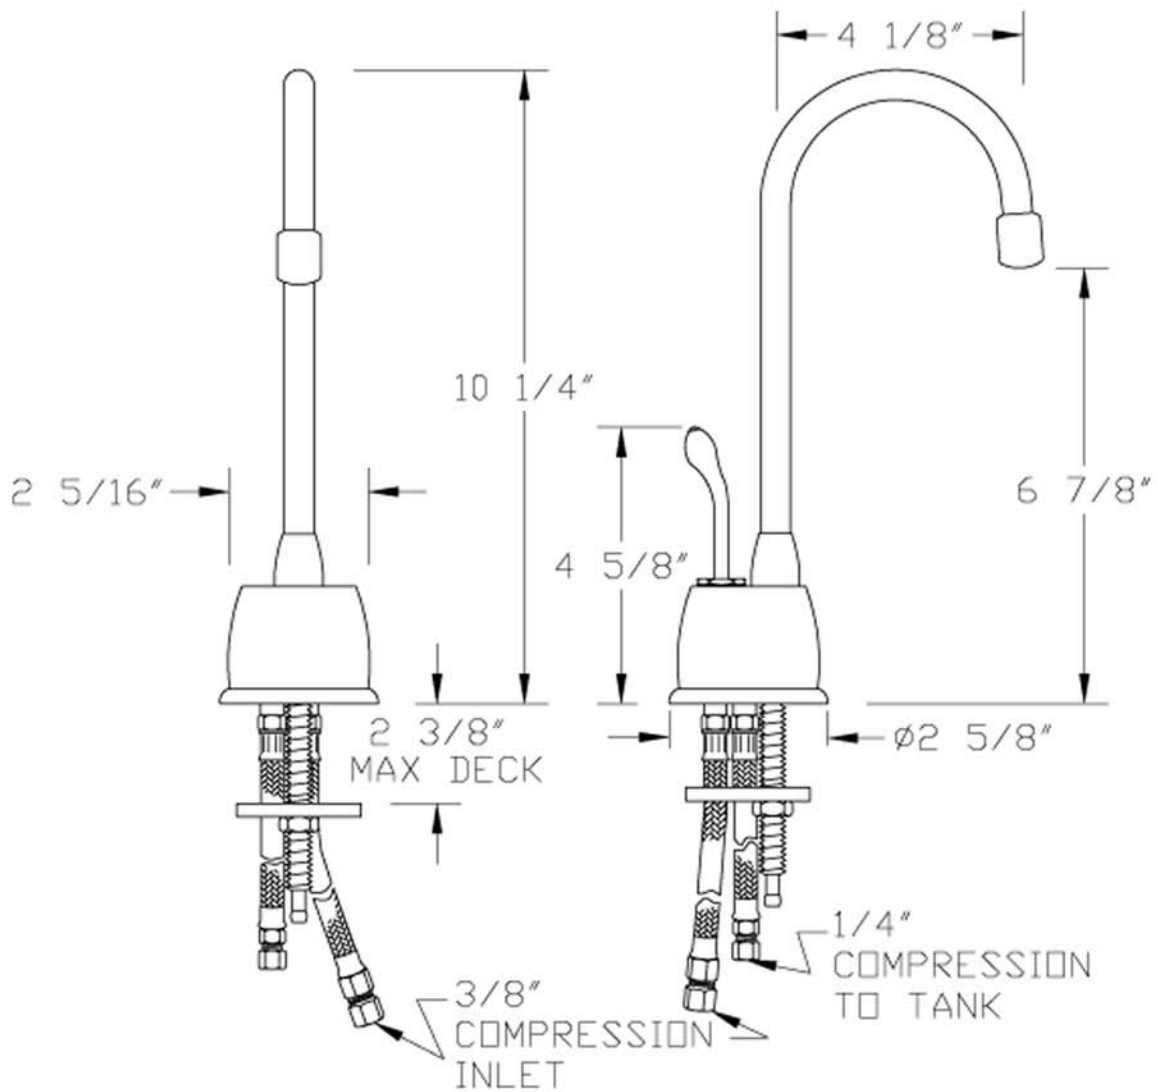

WHITEHAUS[®]
COLLECTION
A Collection of Fine Products

whitehauscollection.com

WHFH-HC4640

PROVIDE
Ø1 1/4" - 1 5/16"
HOLE IN DECK

WHFH-H4640

LIVE WITH STYLE!

589 Boston Post Rd - West Haven, CT 06516 USA - Tel: 203.479.8466 - Fax: 203.479.8477