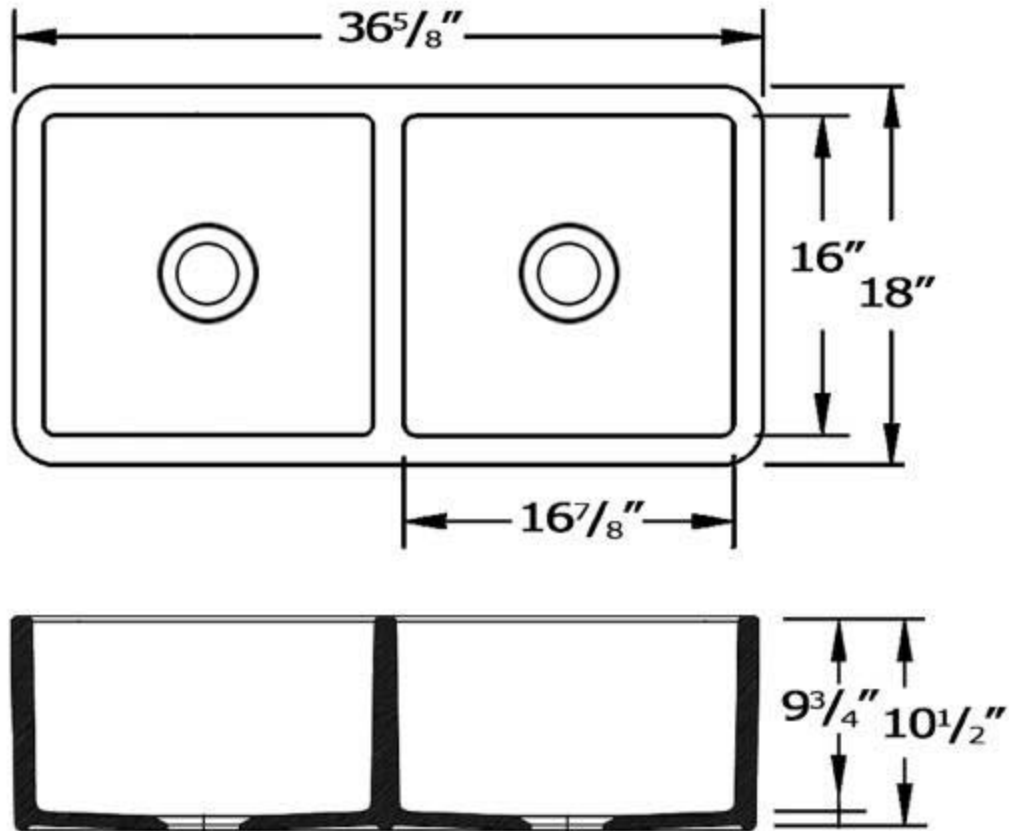

WHITEHAUS®  
COLLECTION  
*A Collection of Fine Products*

whitehauscollection.com

WH3719

\* Farmhaus Fireclay sinks may have slight variations in size -  
We recommend that the sink be on site when cabinets are  
being ordered or manufactured.