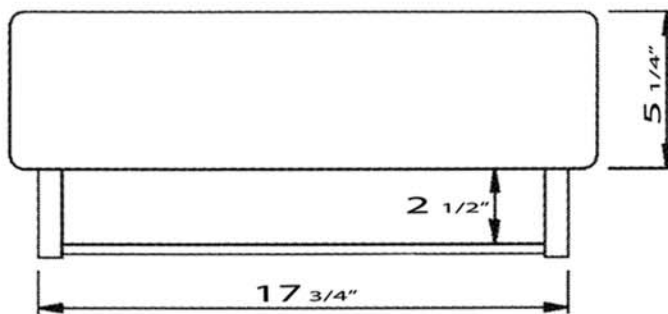

WHITEHAUS®
COLLECTION
A Collection of Fine Products

whitehauscollection.com

WH114

Wall mount / Above mount basin
with a front towel bar.

(also available without towel bar)

Overall Dimensions:

19³/₄" x 9⁷/₈" x 5¹/₄"