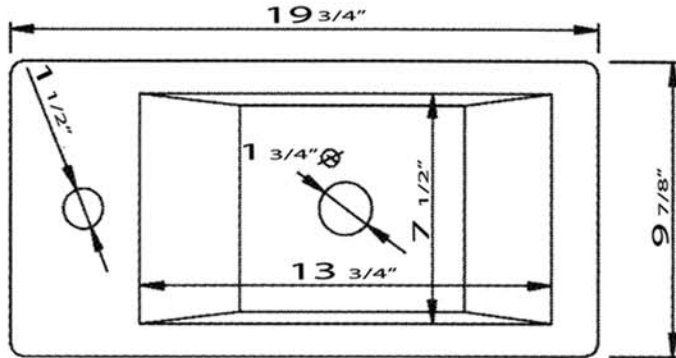

WHITEHAUS®
COLLECTION
A Collection of Fine Products

whitehauscollection.com

WH114

Wall mount / Above mount basin
with a front towel bar.

(also available without towel bar)

Overall Dimensions:

19³/₄" x 9⁷/₈" x 5¹/₄"