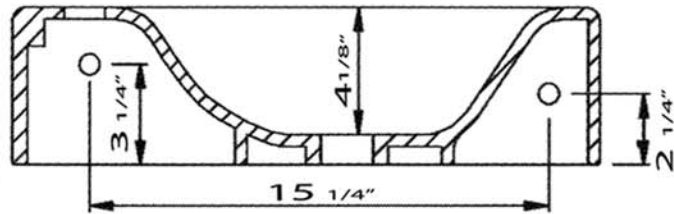

WHITEHAUS®
COLLECTION
A Collection of Fine Products

whitehauscollection.com

WH114

Wall mount / Above mount basin
with a front towel bar.

(also available without towel bar)

Overall Dimensions:

19³/₄" x 9⁷/₈" x 5¹/₄"