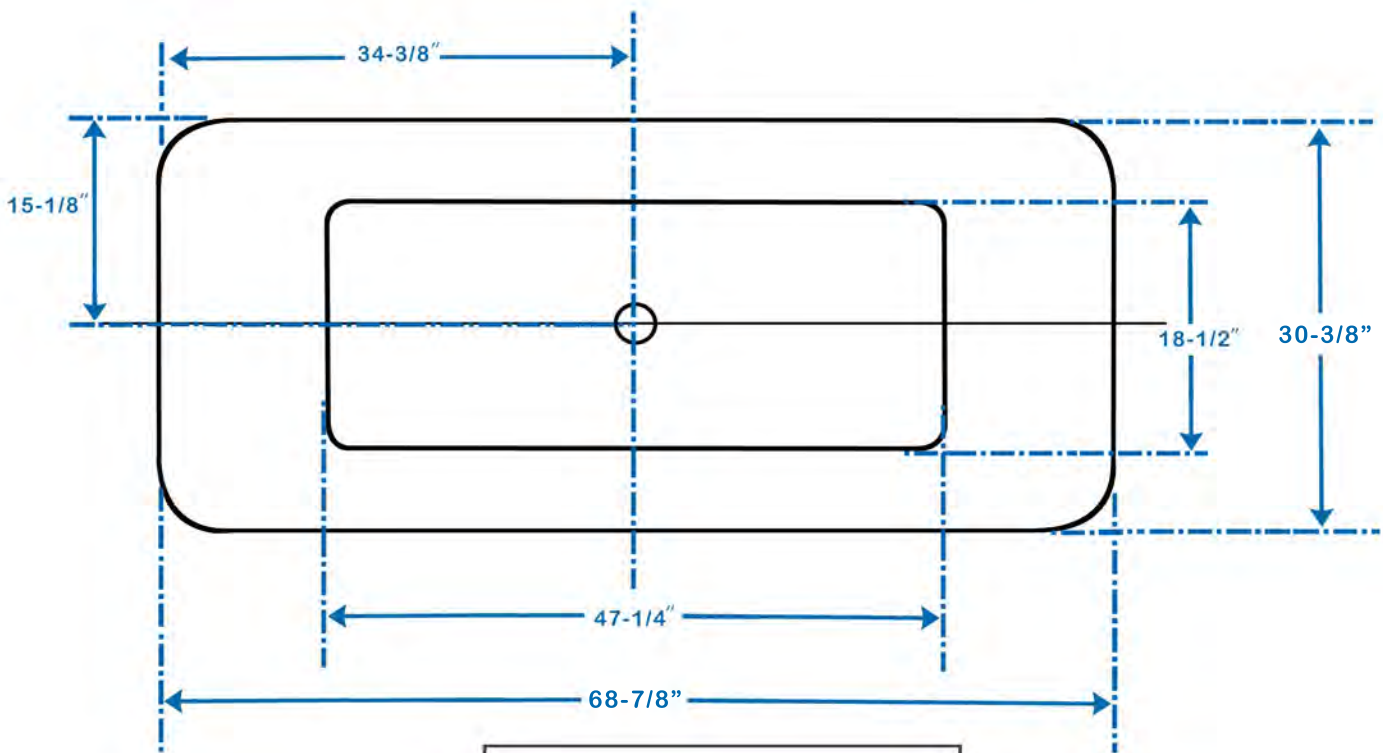

WYNDHAM COLLECTION

Exterior Size - 68-7/8"L x 30-3/8"W x 23-5/8"H
Interior Size - 62"L x 23"W x 18-1/2"H
Depth at Drain - 19"
Drain to Overflow - 12-1/2"
Maximum Fill - 72 Gallons
Note - All measurements are $\pm 1/2$ "

WC-BT1001-69