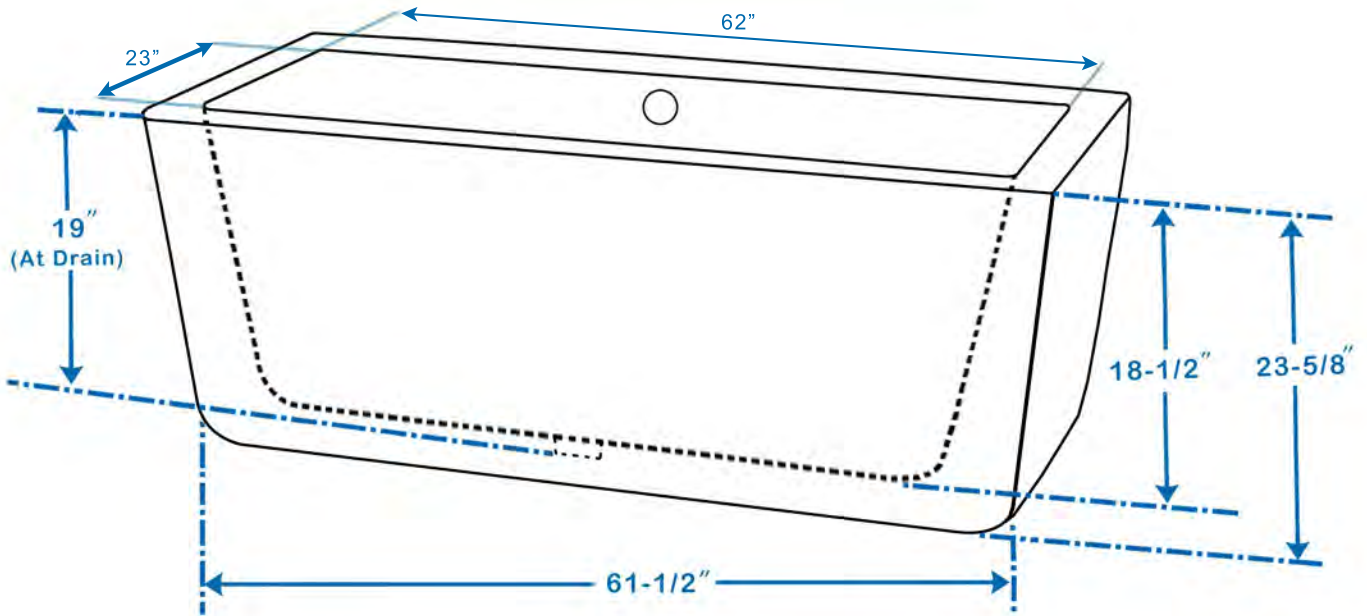

WYNDHAM COLLECTION

Exterior Size - 68-7/8"L x 30-3/8"W x 23-5/8"H
Interior Size - 62"L x 23"W x 18-1/2"H
Depth at Drain - 19"
Drain to Overflow - 12-1/2"
Maximum Fill - 72 Gallons
Note - All measurements are $\pm 1/2$ "

WC-BT1001-69