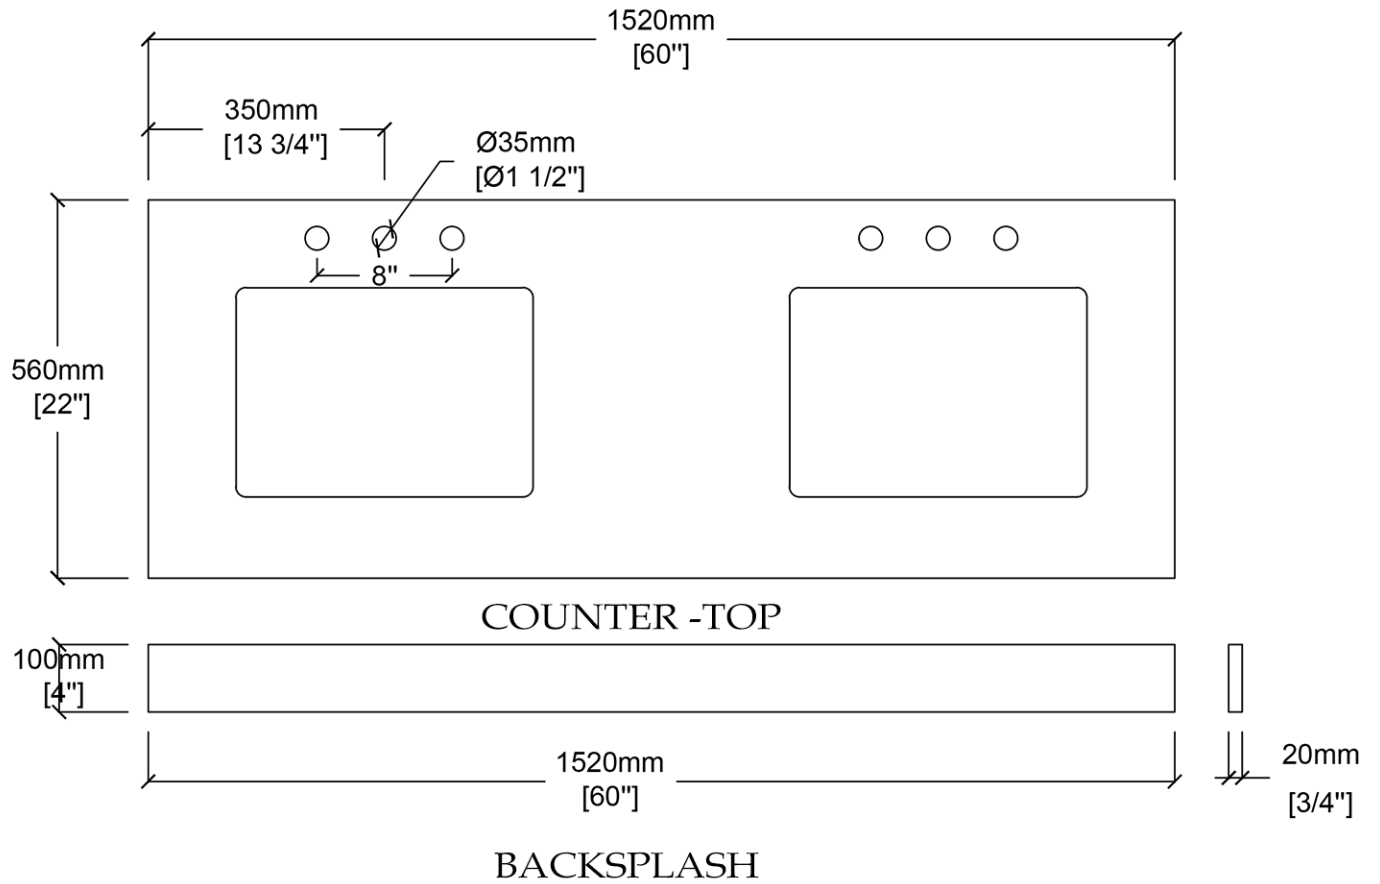

## Vanity Top by Randolph Morris

Item #: RMSQ8-60

All products and specifications are subject to change without notice. Randolph Morris is not responsible for typographical and/or dimensional errors. Typographical errors are subject to correction.

Note: Rough-in dimensions may vary +/- 1/2" and are subject to change. No responsibility is assumed by Randolph Morris.