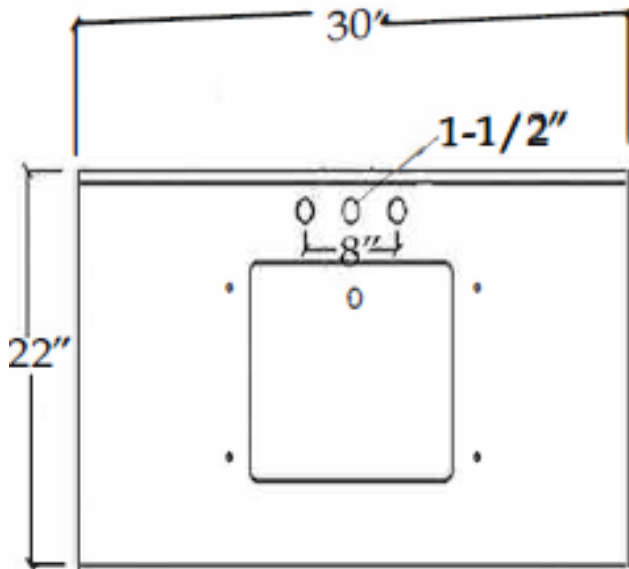

Vanity
by Randolph Morris

Item #: SQ8-30-WH

COUNTER-TOP

BACKSPLASH

All products and specifications are subject to change without notice. Randolph Morris is not responsible for typographical and/or dimensional errors. Typographical errors are subject to correction.

Note: Rough-in dimensions may vary +/- 1/2" and are subject to change. No responsibility is assumed by Randolph Morris.