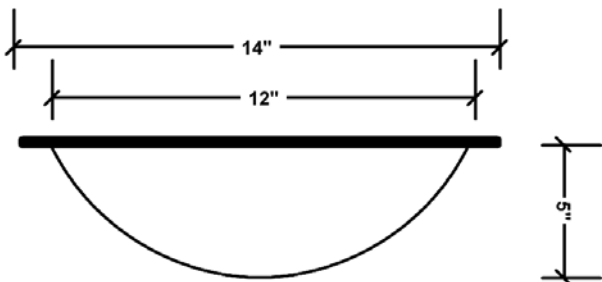

Please be aware that all rustic copper sinks and tubs have a finish that is by nature uneven and variable in color and pattern. The patinas are created by a firing process that will change over time, developing more interest and variation. A copper finish is a living finish and never really stops changing in color. These variations are part of the rustic character and charm and do not constitute defects.

Sierra Copper products are hand hammered by the finest Copper Artisans in Mexico. Because each piece is a work of art, depicting the exclusive style and technique of the Artisan, no two finished products will be exactly alike. For this reason, the dimensions and consistency of shape can vary in size up to 1/2".

IAPMO LISTED | UPC | cUPC