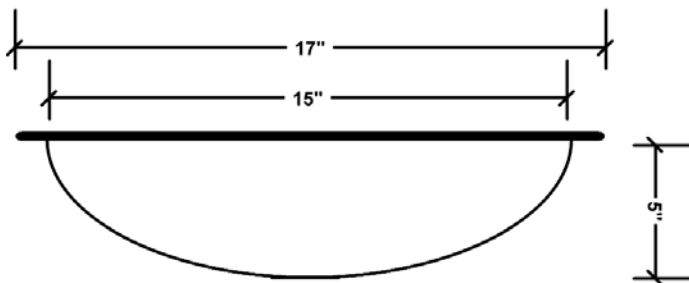

## FEATURES

O.D. - 17" x 14" x 5"

I.D. - 15" x 12"

Drain Opening - 1.5"

Gauge - 18

Texture - **Hand Hammered**

Finish Choice - **Antique, Burnished, SN**

Installation - **Under or Over Counter**

Recommended **SC-410-12**

Drain - **SC-411-12**

Please be aware that all rustic copper sinks and tubs have a finish that is by nature uneven and variable in color and pattern. The patinas are created by a firing process that will change over time, developing more interest and variation. A copper finish is a living finish and never really stops changing in color. These variations are part of the rustic character and charm and do not constitute defects.

Sierra Copper products are hand hammered by the finest Copper Artisans in Mexico. Because each piece is a work of art, depicting the exclusive style and technique of the Artisan, no two finished products will be exactly alike. For this reason, the dimensions and consistency of shape can vary in size up to 1/2".