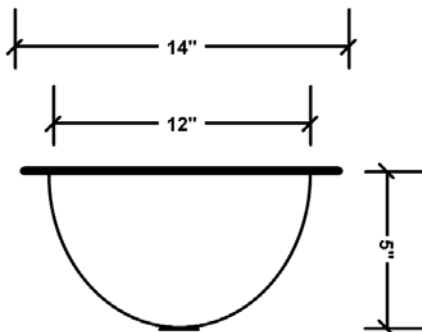

Please be aware that all rustic copper sinks and tubs have a finish that is by nature uneven and variable in color and pattern. The patinas are created by a firing process that will change over time, developing more interest and variation. A copper finish is a living finish and never really stops changing in color. These variations are part of the rustic character and charm and do not constitute defects.

Sierra Copper products are hand hammered by the finest Copper Artisans in Mexico. Because each piece is a work of art, depicting the exclusive style and technique of the Artisan, no two finished products will be exactly alike. For this reason, the dimensions and consistency of shape can vary in size up to 1/2".

IAPMO LISTED | UPC | cUPC