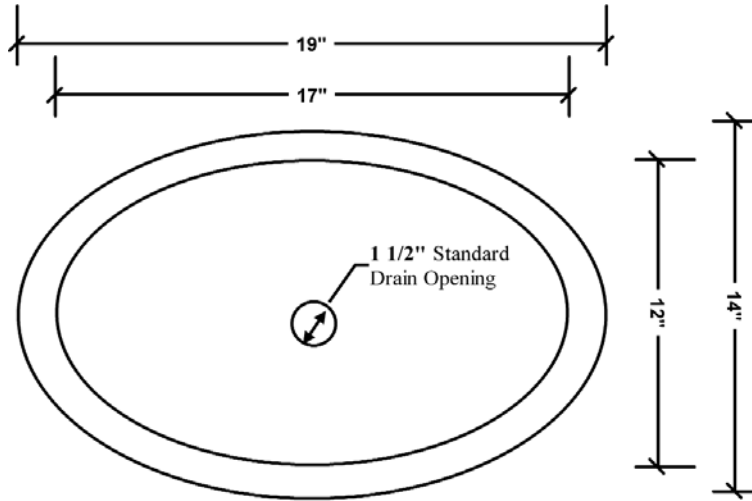

Sierra Copper

CLASSIC 19

FEATURES

O.D. - 19" x 14" x 5"

I.D. - 17" x 12"

Drain Opening - 1.5"

Gauge - 18

Texture - **Hand Hammered**

Sierra Copper products are hand hammered by the finest Copper Artisans in Mexico. Because each piece is a work of art, depicting the exclusive style and technique of the Artisan, no two finished products will be exactly alike. For this reason, the dimensions and consistency of shape can vary in size up to 1/2".