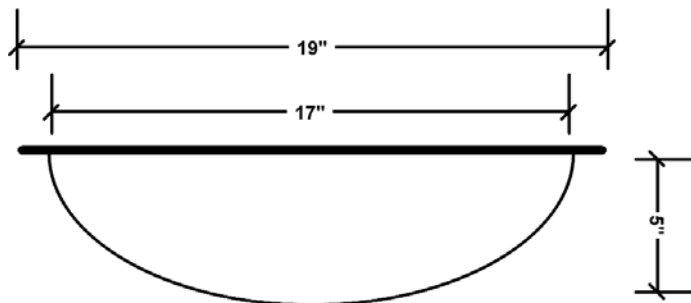

Please be aware that all rustic copper sinks and tubs have a finish that is by nature uneven and variable in color and pattern. The patinas are created by a firing process that will change over time, developing more interest and variation. A copper finish is a living finish and never really stops changing in color. These variations are part of the rustic character and charm and do not constitute defects.

Sierra Copper products are hand hammered by the finest Copper Artisans in Mexico. Because each piece is a work of art, depicting the exclusive style and technique of the Artisan, no two finished products will be exactly alike. For this reason, the dimensions and consistency of shape can vary in size up to 1/2".

IAPMO LISTED | UPC | cUPC