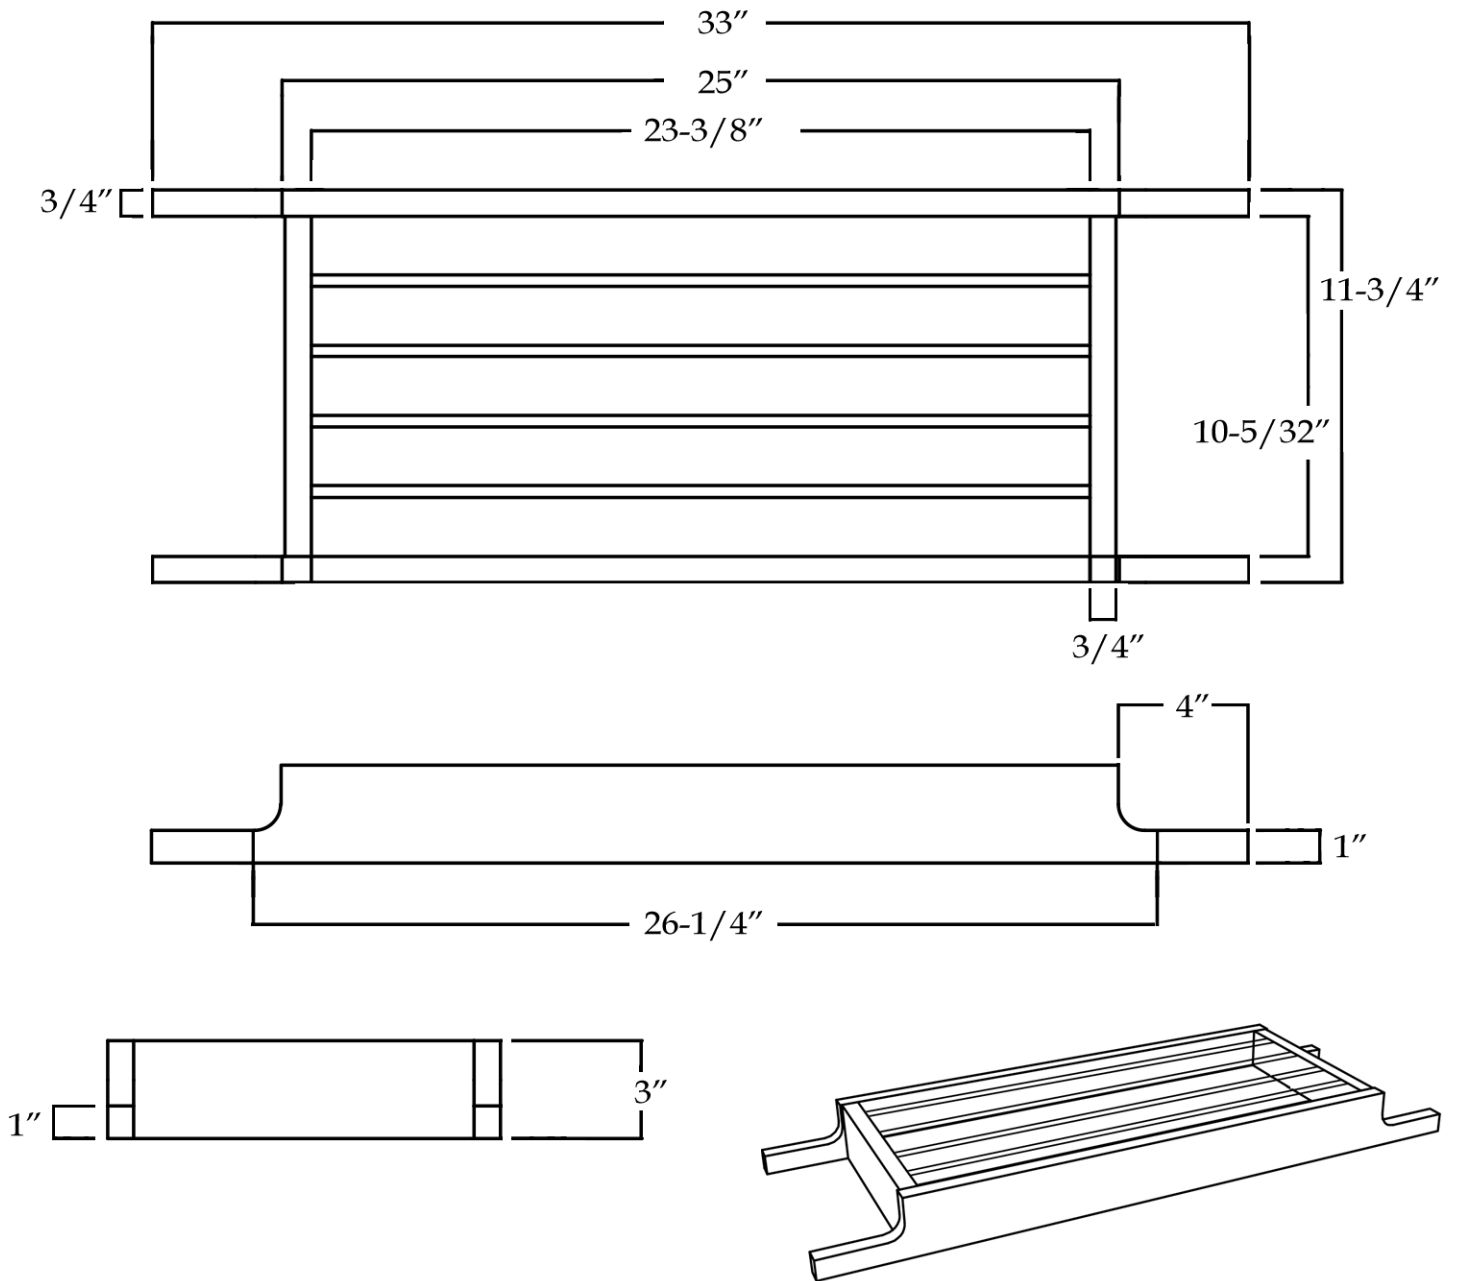

Tub Caddie by Randolph Morris

Item #: RMYBS-2-33

All products and specifications are subject to change without notice. Randolph Morris is not responsible for typographical and/or dimensional errors. Typographical errors are subject to correction.

Note: Rough-in dimensions may vary +/- 1/2" and are subject to change. No responsibility is assumed by Randolph Morris.