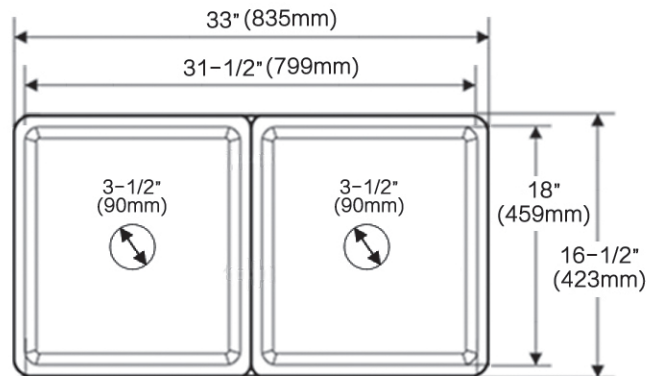

Sink by Randolph Morris

Item #: RMXR3318DB

POSITIVE:

BACK:

All products and specifications are subject to change without notice. Randolph Morris is not responsible for typographical and/or dimensional errors. Typographical errors are subject to correction.

Note: Rough-in dimensions may vary +/- 1/2" and are subject to change. No responsibility is assumed by Randolph Morris.