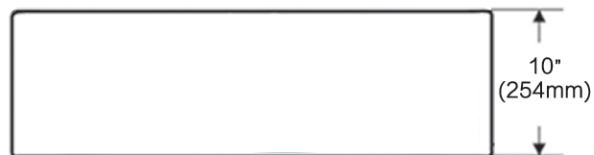

Sink by Randolph Morris

Item #: RMXR3318DB

POSITIVE:

BACK:

All products and specifications are subject to change without notice. Randolph Morris is not responsible for typographical and/or dimensional errors. Typographical errors are subject to correction.

Note: Rough-in dimensions may vary +/- 1/2" and are subject to change. No responsibility is assumed by Randolph Morris.