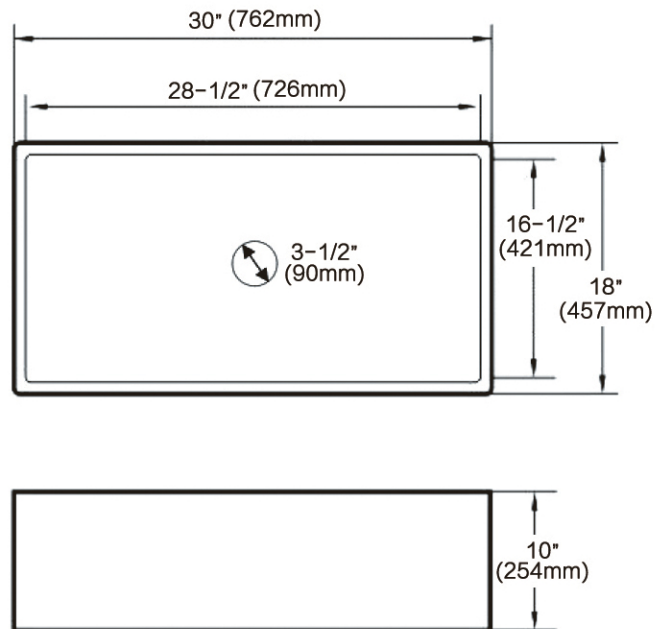

All products and specifications are subject to change without notice. Randolph Morris is not responsible for typographical and/or dimensional errors. Typographical errors are subject to correction.

Note: Rough-in dimensions may vary +/- 1/2" and are subject to change. No responsibility is assumed by Randolph Morris.