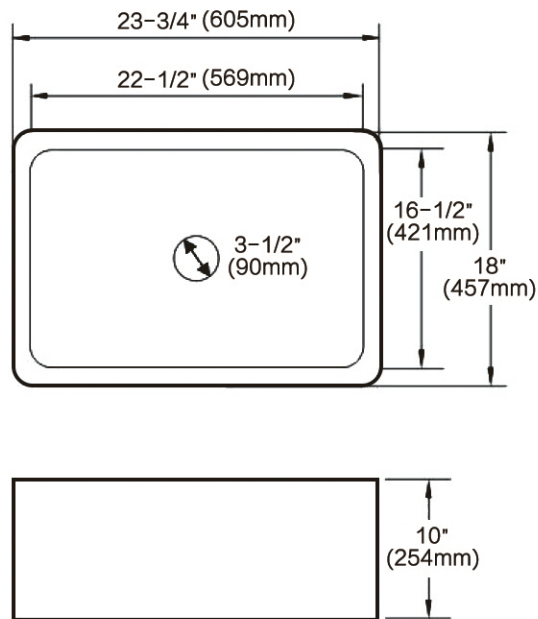

## Sink by Randolph Morris

Item #: RMXR2418

All products and specifications are subject to change without notice. Randolph Morris is not responsible for typographical and/or dimensional errors. Typographical errors are subject to correction.

Note: Rough-in dimensions may vary  $\pm 1/2\text{'}$  and are subject to change. No responsibility is assumed by Randolph Morris.