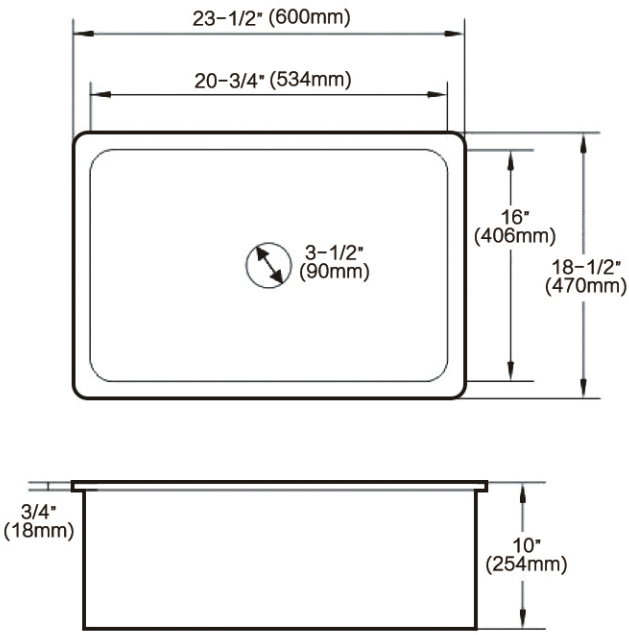

All products and specifications are subject to change without notice. Randolph Morris is not responsible for typographical and/or dimensional errors. Typographical errors are subject to correction.

Note: Rough-in dimensions may vary +/- 1/2" and are subject to change. No responsibility is assumed by Randolph Morris.