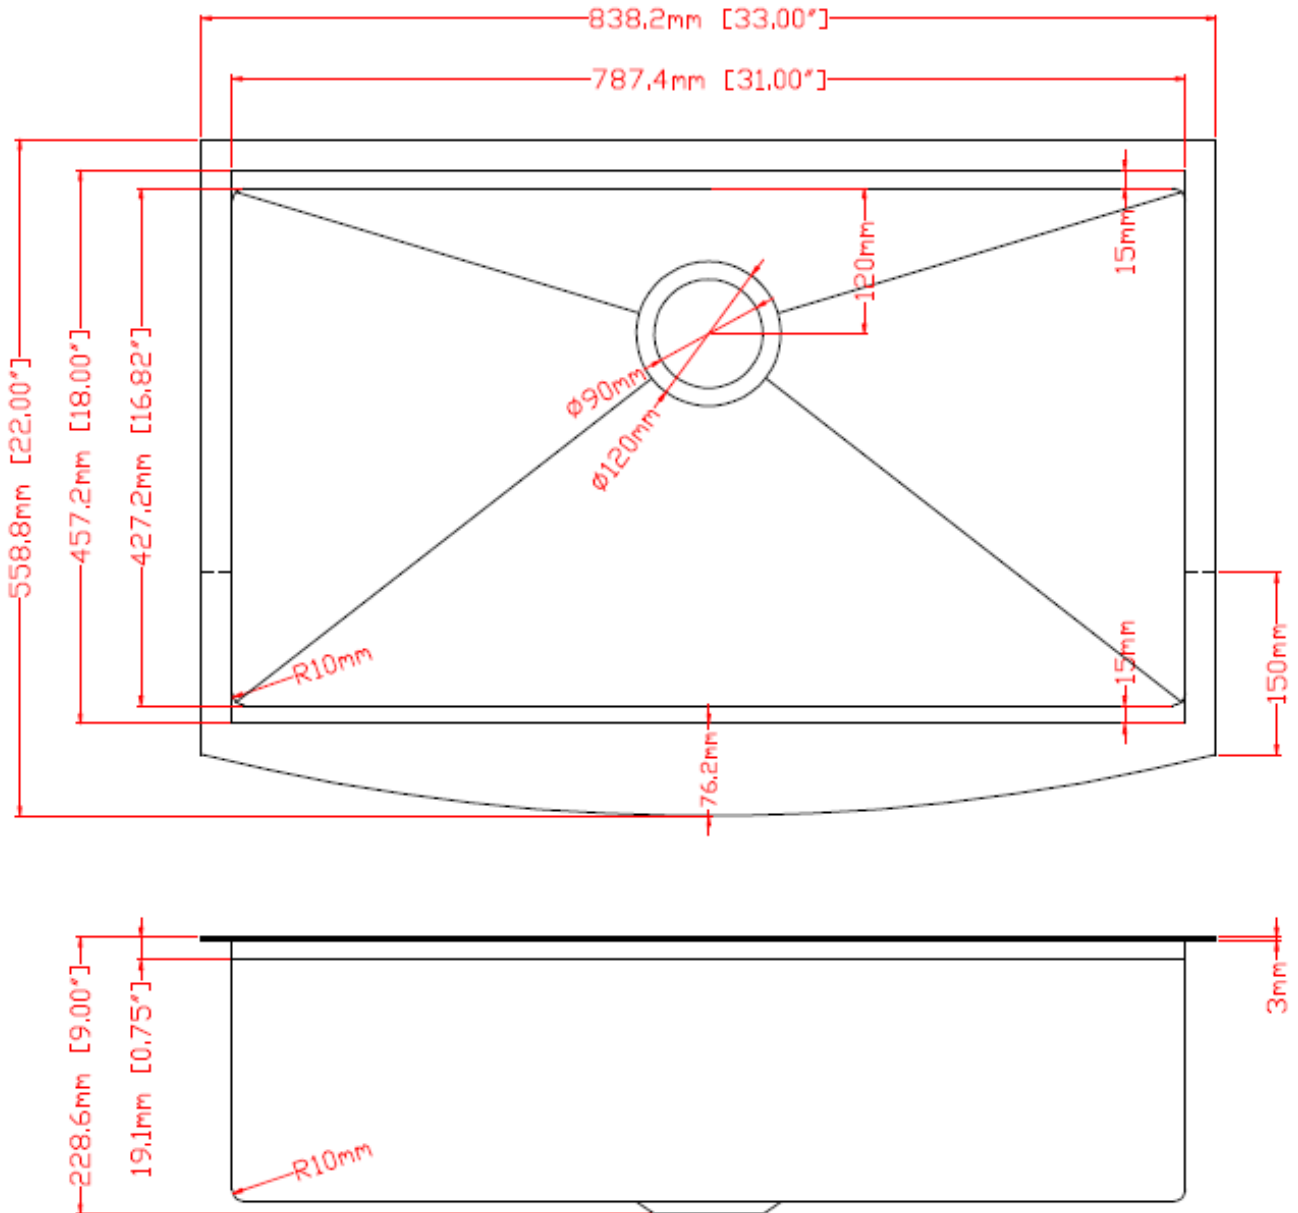

Single Bowl Stainless Steel Sink by Randolph Morris

Item #: RMXK33WSB1

All products and specifications are subject to change without notice. Randolph Morris is not responsible for typographical and/or dimensional errors. Typographical errors are subject to correction.

Note: Rough-in dimensions may vary +/- 1/2" and are subject to change. No responsibility is assumed by Randolph Morris.