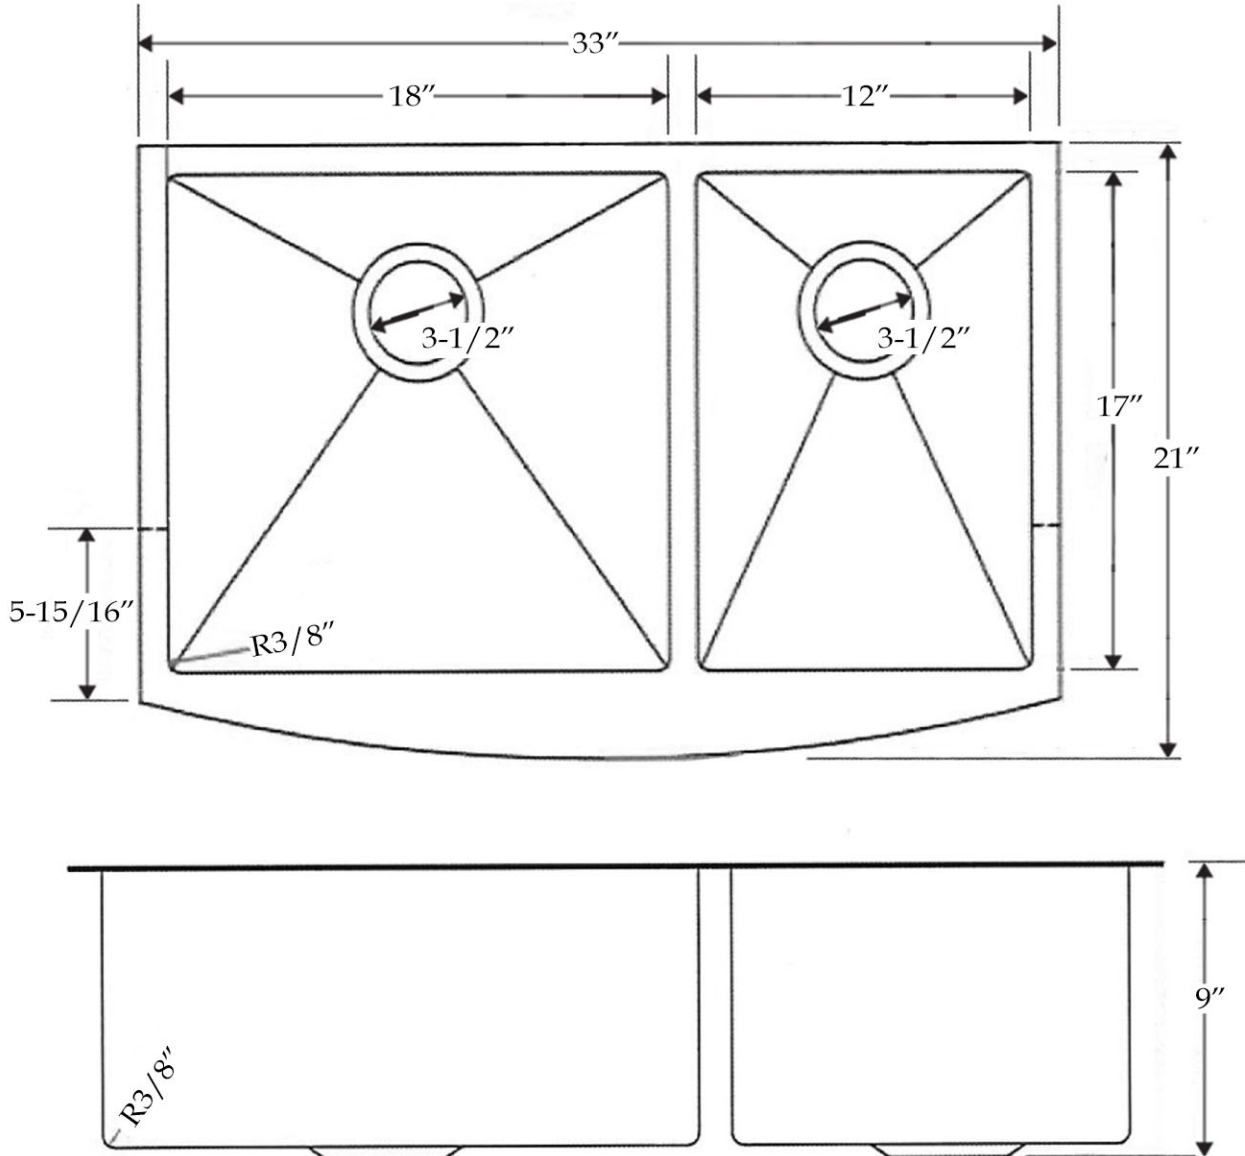

Double Bowl Stainless Steel Sink  
by Randolph Morris

Item #: RMXK33B2

All products and specifications are subject to change without notice. Randolph Morris is not responsible for typographical and/or dimensional errors. Typographical errors are subject to correction.

Note: Rough-in dimensions may vary +/- 1/2" and are subject to change. No responsibility is assumed by Randolph Morris.