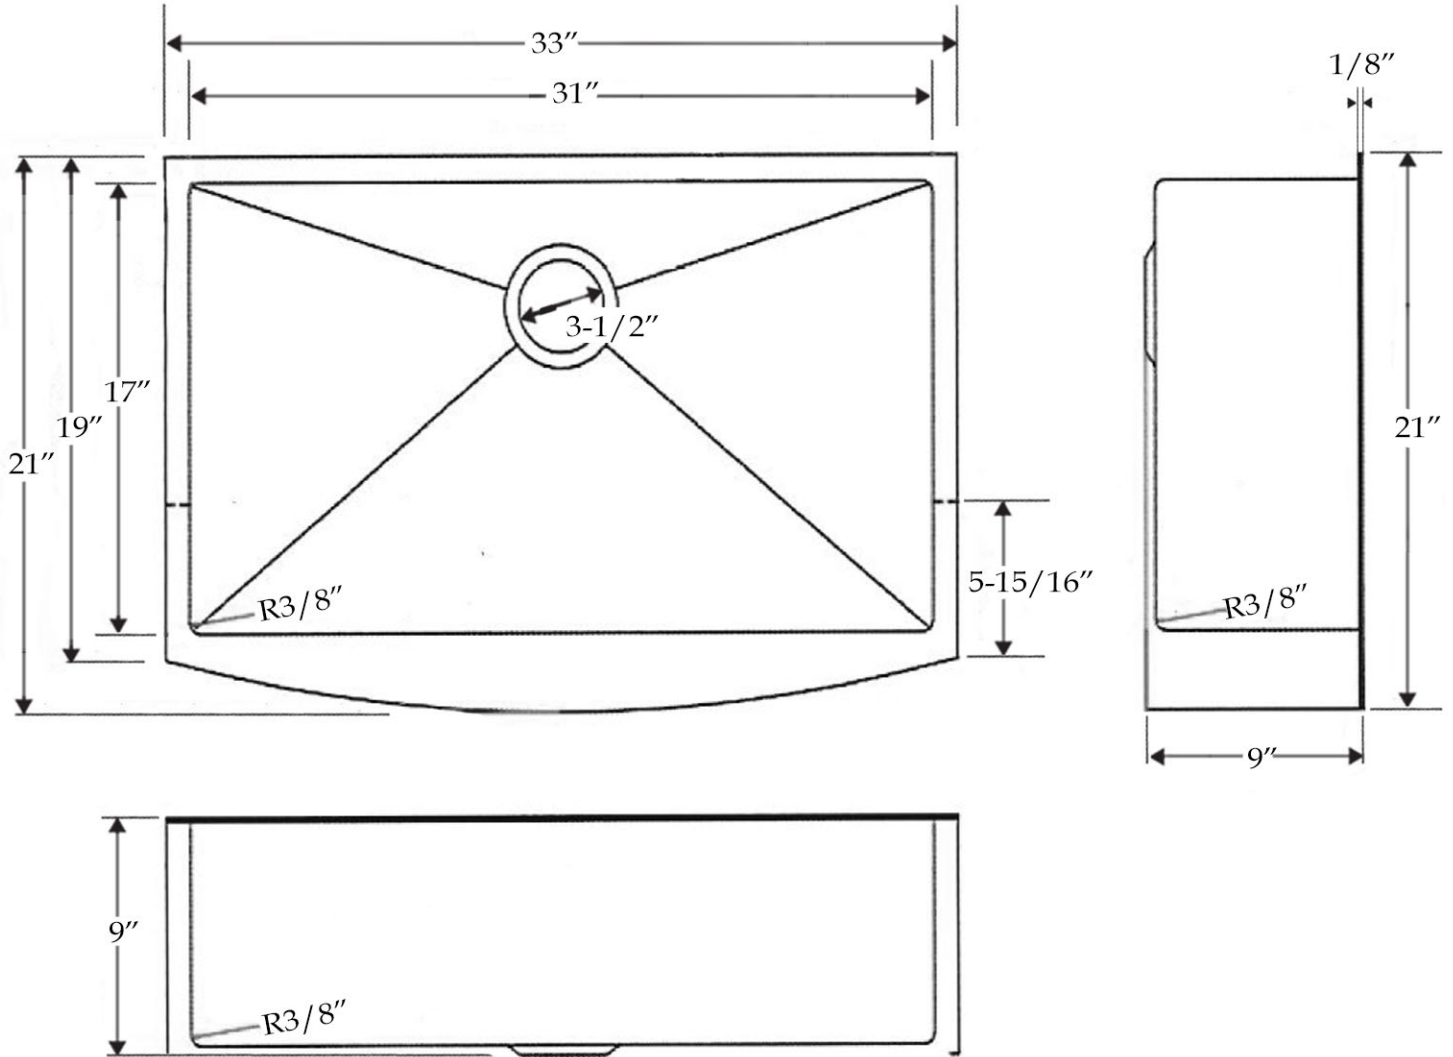

Single Bowl Stainless Steel Sink by Randolph Morris

Item #: RMXK33B1

All products and specifications are subject to change without notice. Randolph Morris is not responsible for typographical and/or dimensional errors. Typographical errors are subject to correction.

Note: Rough-in dimensions may vary +/- 1/2" and are subject to change. No responsibility is assumed by Randolph Morris.