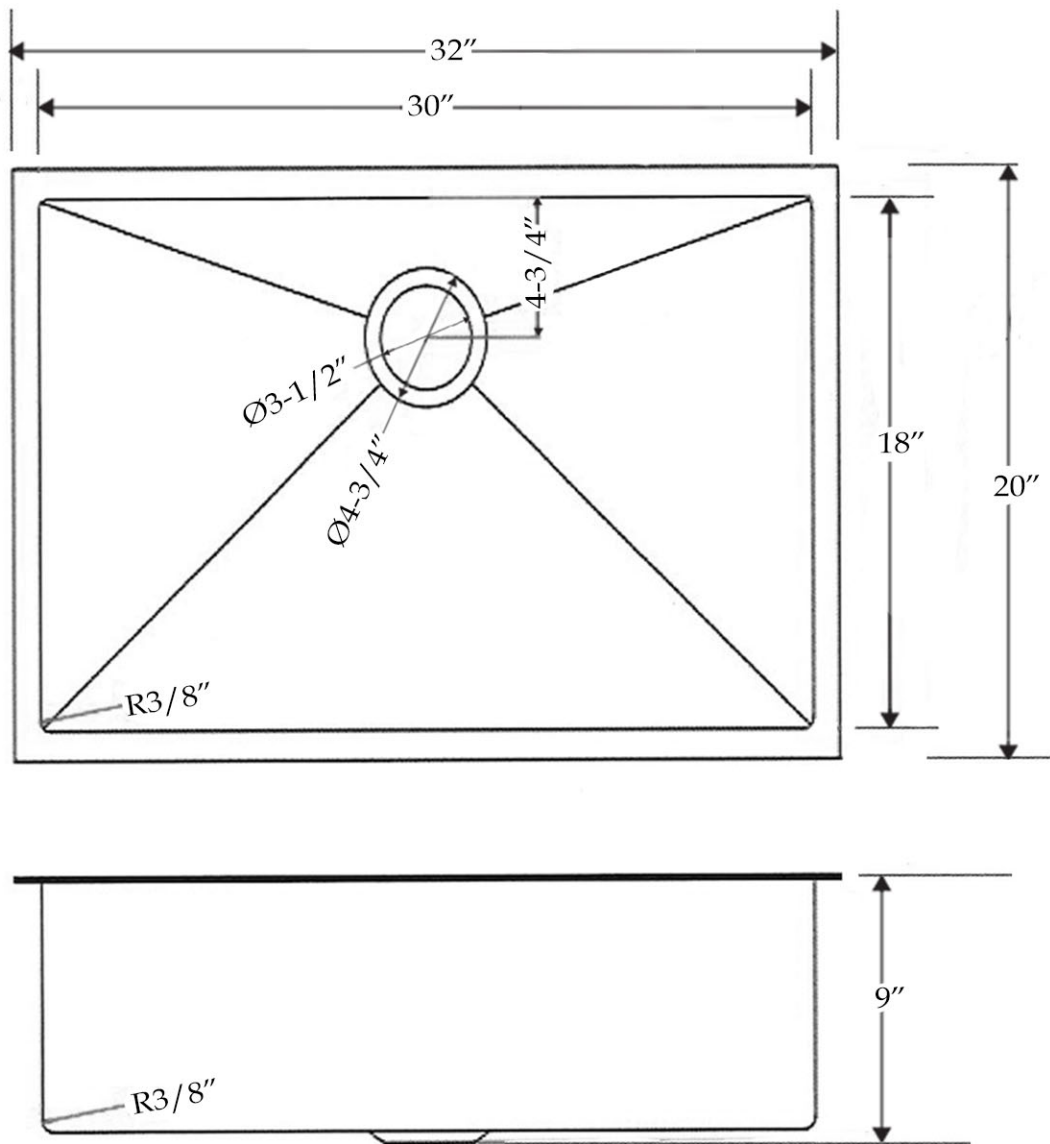

Single Bowl Stainless Steel Sink
by Randolph Morris

Item #: RMXK32B1

All products and specifications are subject to change without notice. Randolph Morris is not responsible for typographical and/or dimensional errors. Typographical errors are subject to correction.

Note: Rough-in dimensions may vary $\pm 1/2\text{'}$ and are subject to change. No responsibility is assumed by Randolph Morris.