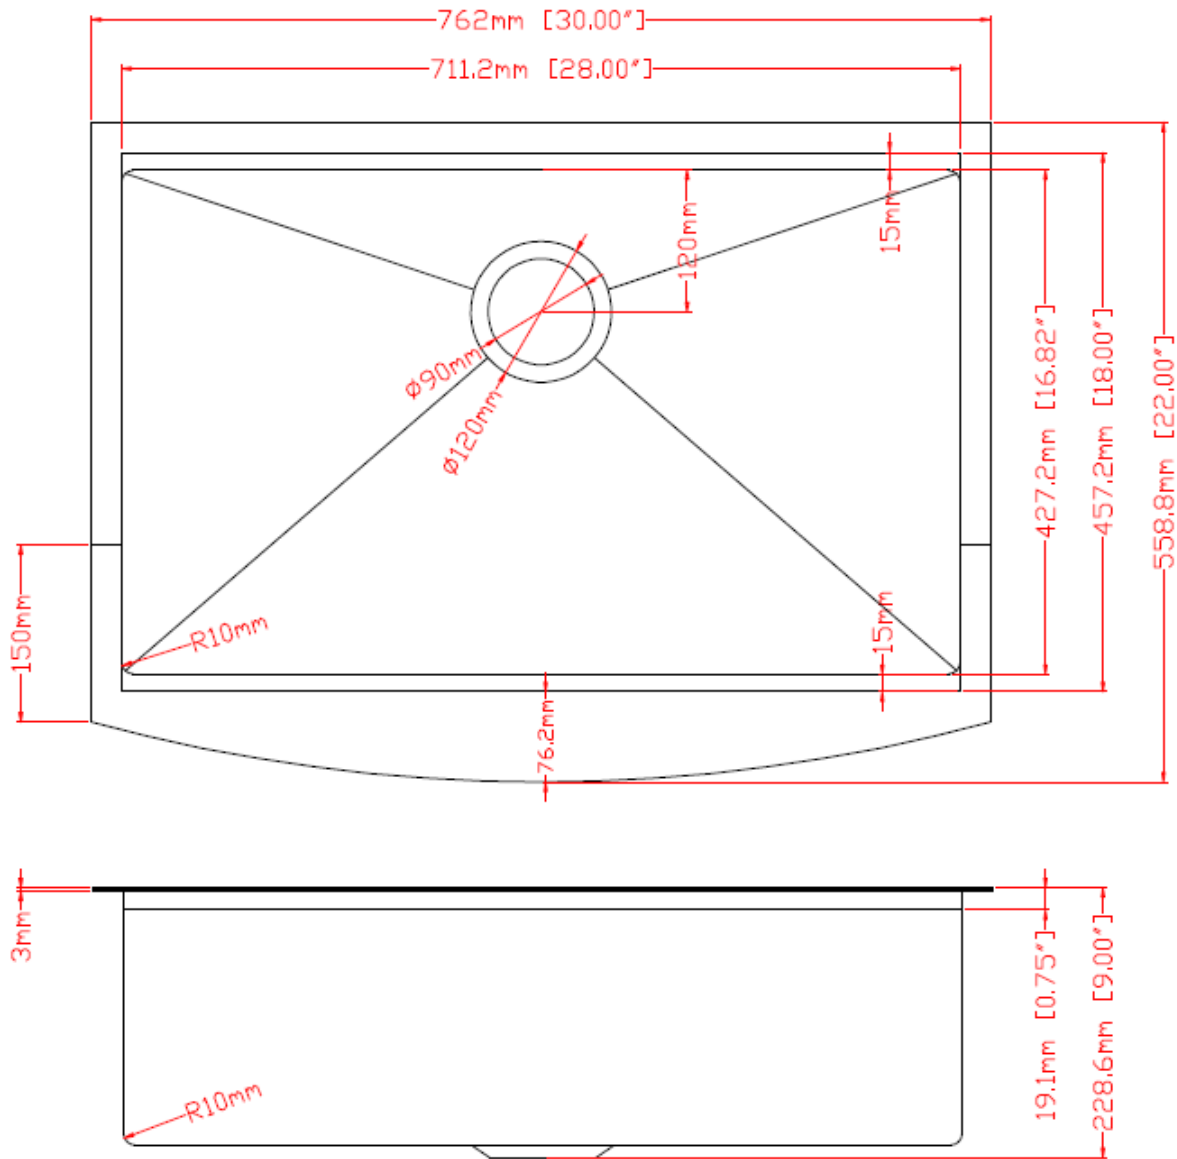

Single Bowl Stainless Steel Sink by Randolph Morris

Item #: RMXK30WSB1

All products and specifications are subject to change without notice. Randolph Morris is not responsible for typographical and/or dimensional errors. Typographical errors are subject to correction.

Note: Rough-in dimensions may vary +/- 1/2" and are subject to change. No responsibility is assumed by Randolph Morris.