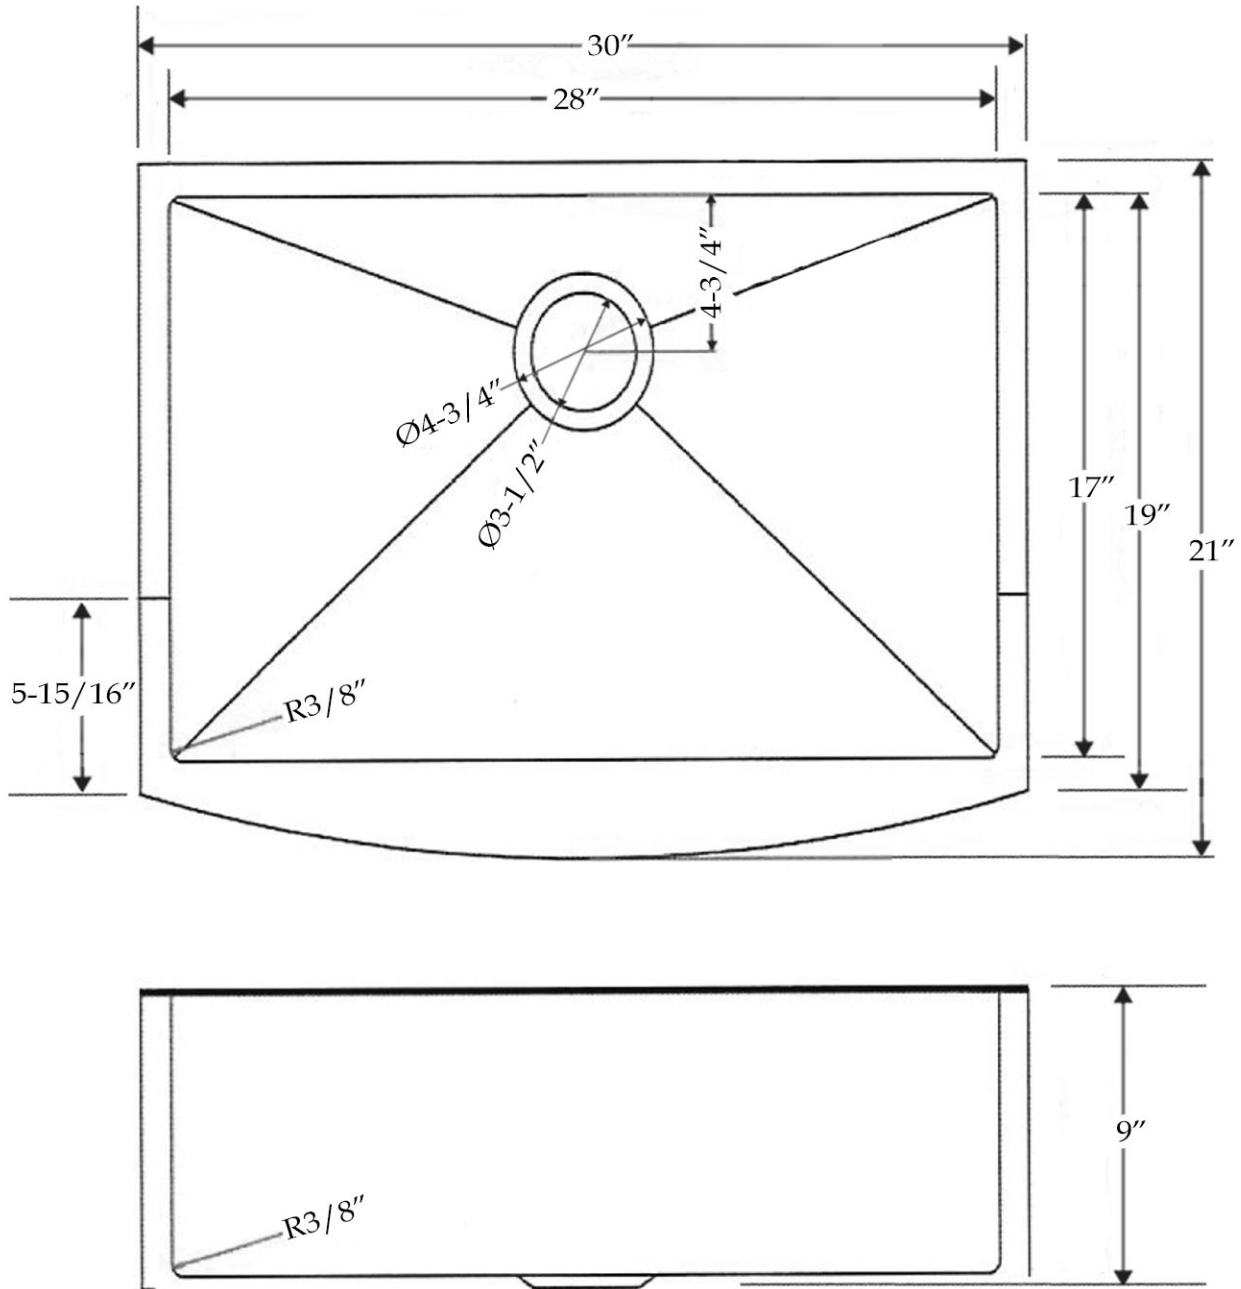

Single Bowl Stainless Steel Sink
by Randolph Morris

Item #: RMXK30B1

All products and specifications are subject to change without notice. Randolph Morris is not responsible for typographical and/or dimensional errors. Typographical errors are subject to correction.

Note: Rough-in dimensions may vary +/- 1/2" and are subject to change. No responsibility is assumed by Randolph Morris.