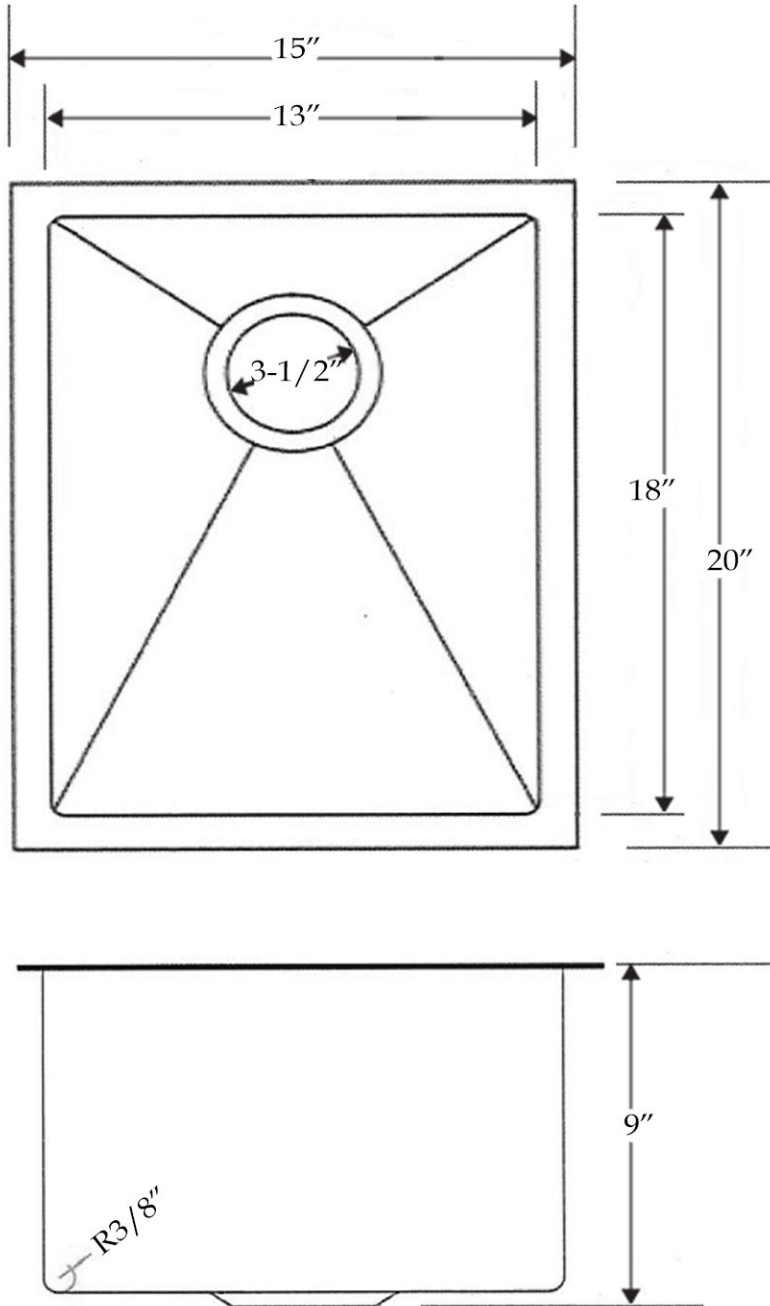

## Single Bowl Stainless Steel Sink by Randolph Morris

Item #: RMXK15B1

All products and specifications are subject to change without notice. Randolph Morris is not responsible for typographical and/or dimensional errors. Typographical errors are subject to correction.

Note: Rough-in dimensions may vary +/- 1/2" and are subject to change. No responsibility is assumed by Randolph Morris.