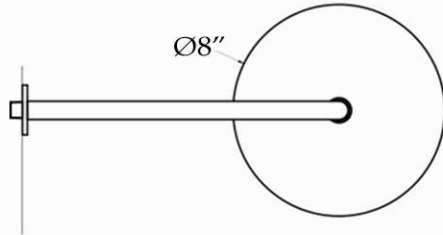

## Rainfall Shower Set with Handshower by Randolph Morris

Item #: RMXA1

TOP VIEW

FRONT VIEW

SIDE VIEW

All products and specifications are subject to change without notice. Randolph Morris is not responsible for typographical and/or dimensional errors. Typographical errors are subject to correction.

Note: Rough-in dimensions may vary +/- 1/2" and are subject to change. No responsibility is assumed by Randolph Morris.