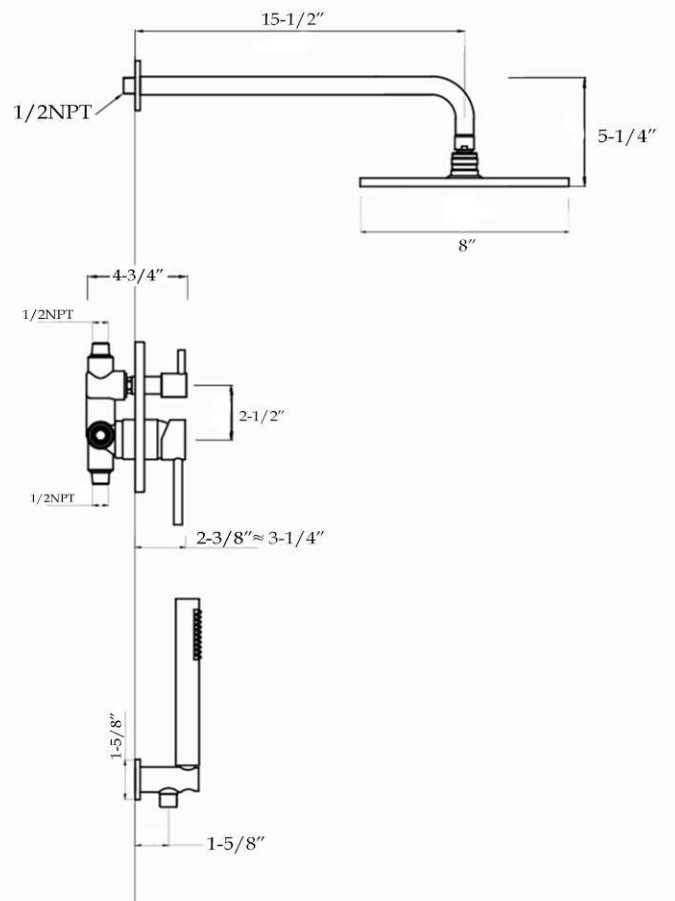

## Rainfall Shower Set with Handshower by Randolph Morris

Item #: RMXA1

TOP VIEW

FRONT VIEW

SIDE VIEW

All products and specifications are subject to change without notice. Randolph Morris is not responsible for typographical and/or dimensional errors. Typographical errors are subject to correction.

Note: Rough-in dimensions may vary +/- 1/2" and are subject to change. No responsibility is assumed by Randolph Morris.