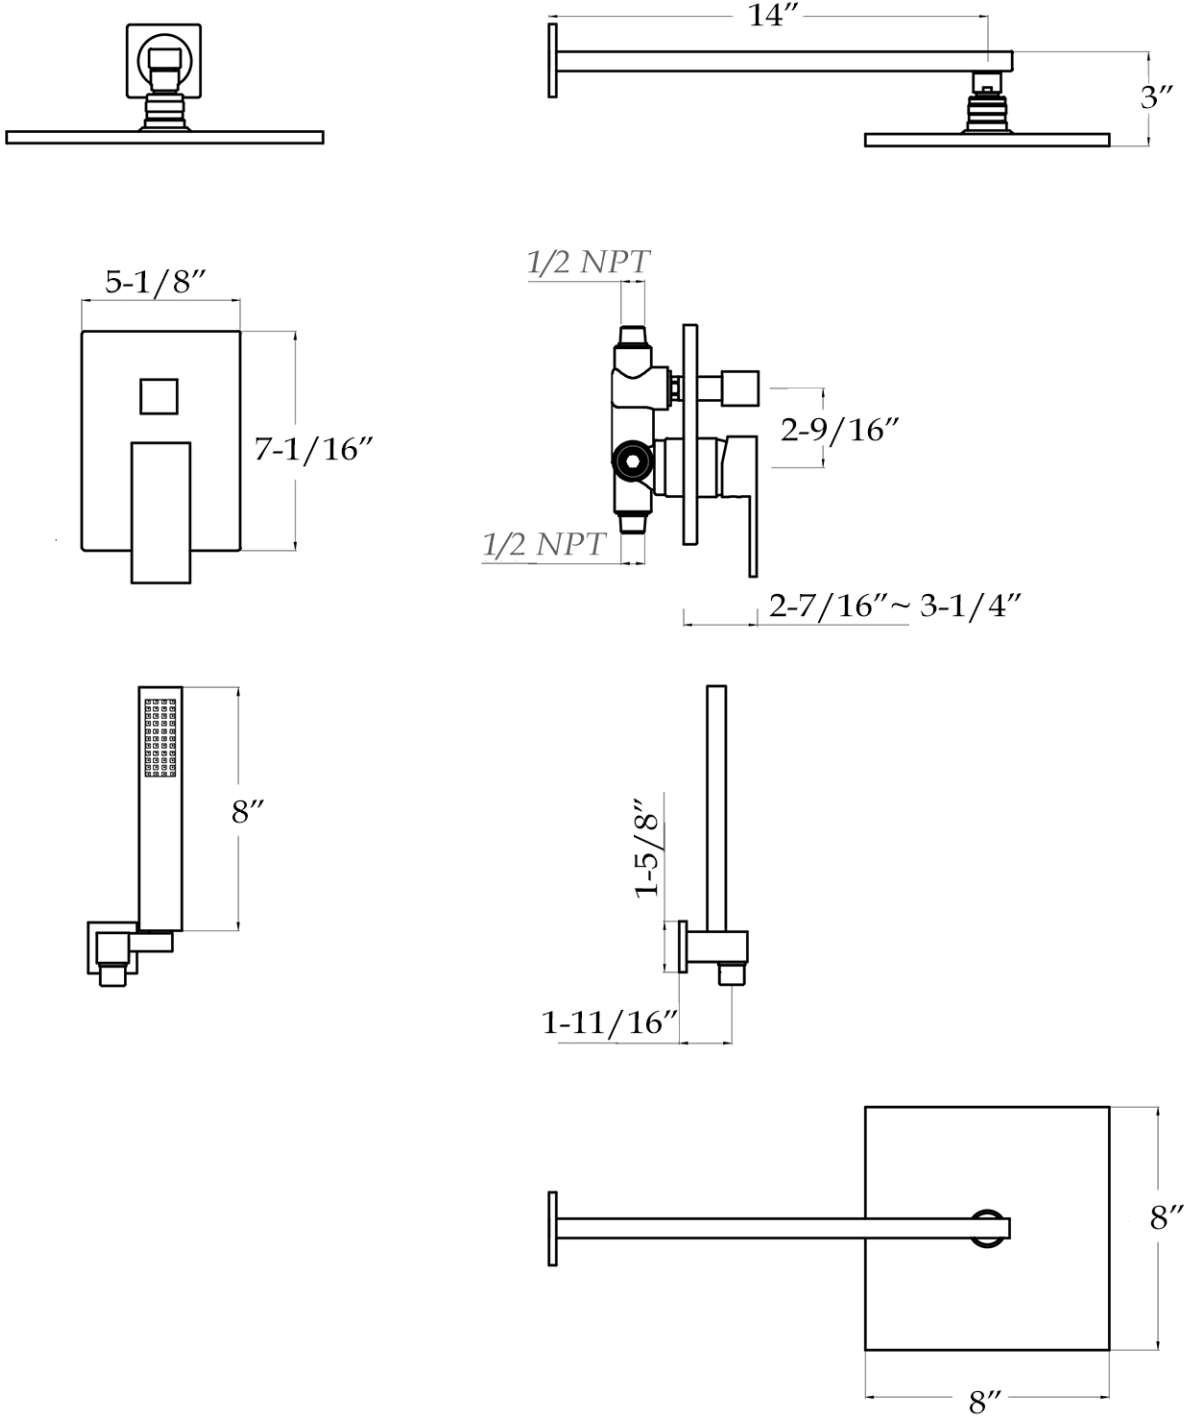

## Wall Mount Shower by Randolph Morris

Item #: RMX91B

All products and specifications are subject to change without notice. Randolph Morris is not responsible for typographical and/or dimensional errors. Typographical errors are subject to correction.

Note: Rough-in dimensions may vary +/- 1/2" and are subject to change. No responsibility is assumed by Randolph Morris.