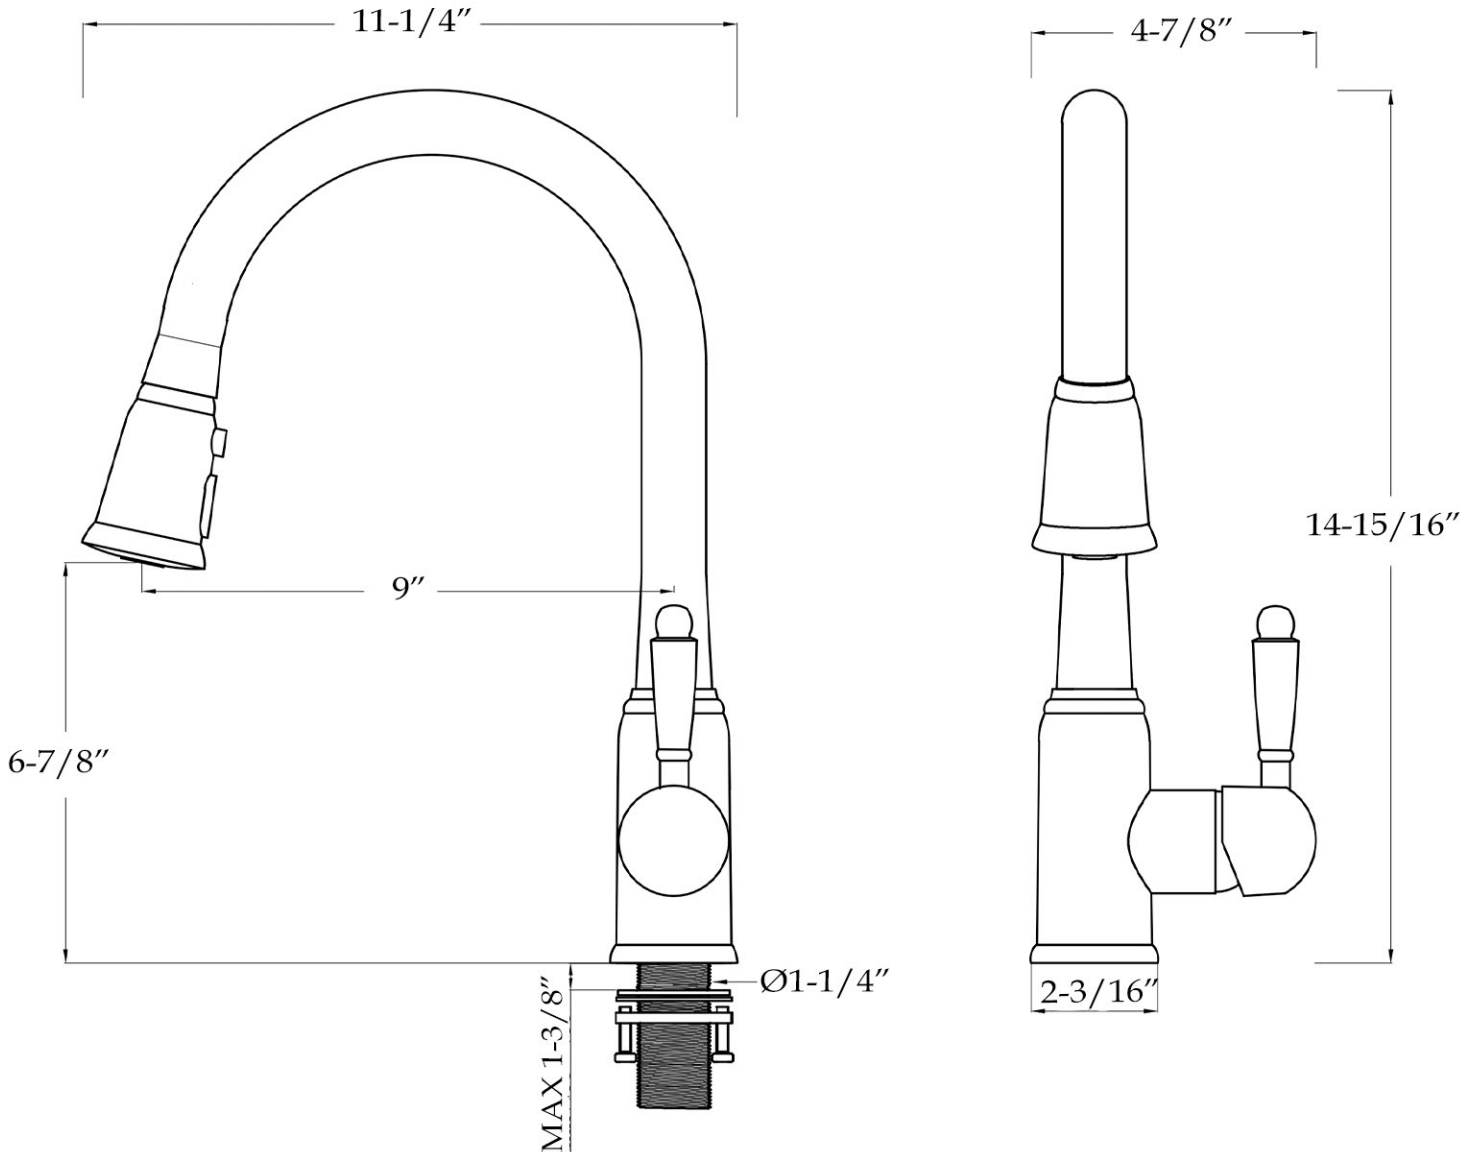

## Kitchen Sink Faucet by Randolph Morris

Item #: RMX702

All products and specifications are subject to change without notice. Randolph Morris is not responsible for typographical and/or dimensional errors. Typographical errors are subject to correction.

Note: Rough-in dimensions may vary  $\pm 1/2''$  and are subject to change. No responsibility is assumed by Randolph Morris.