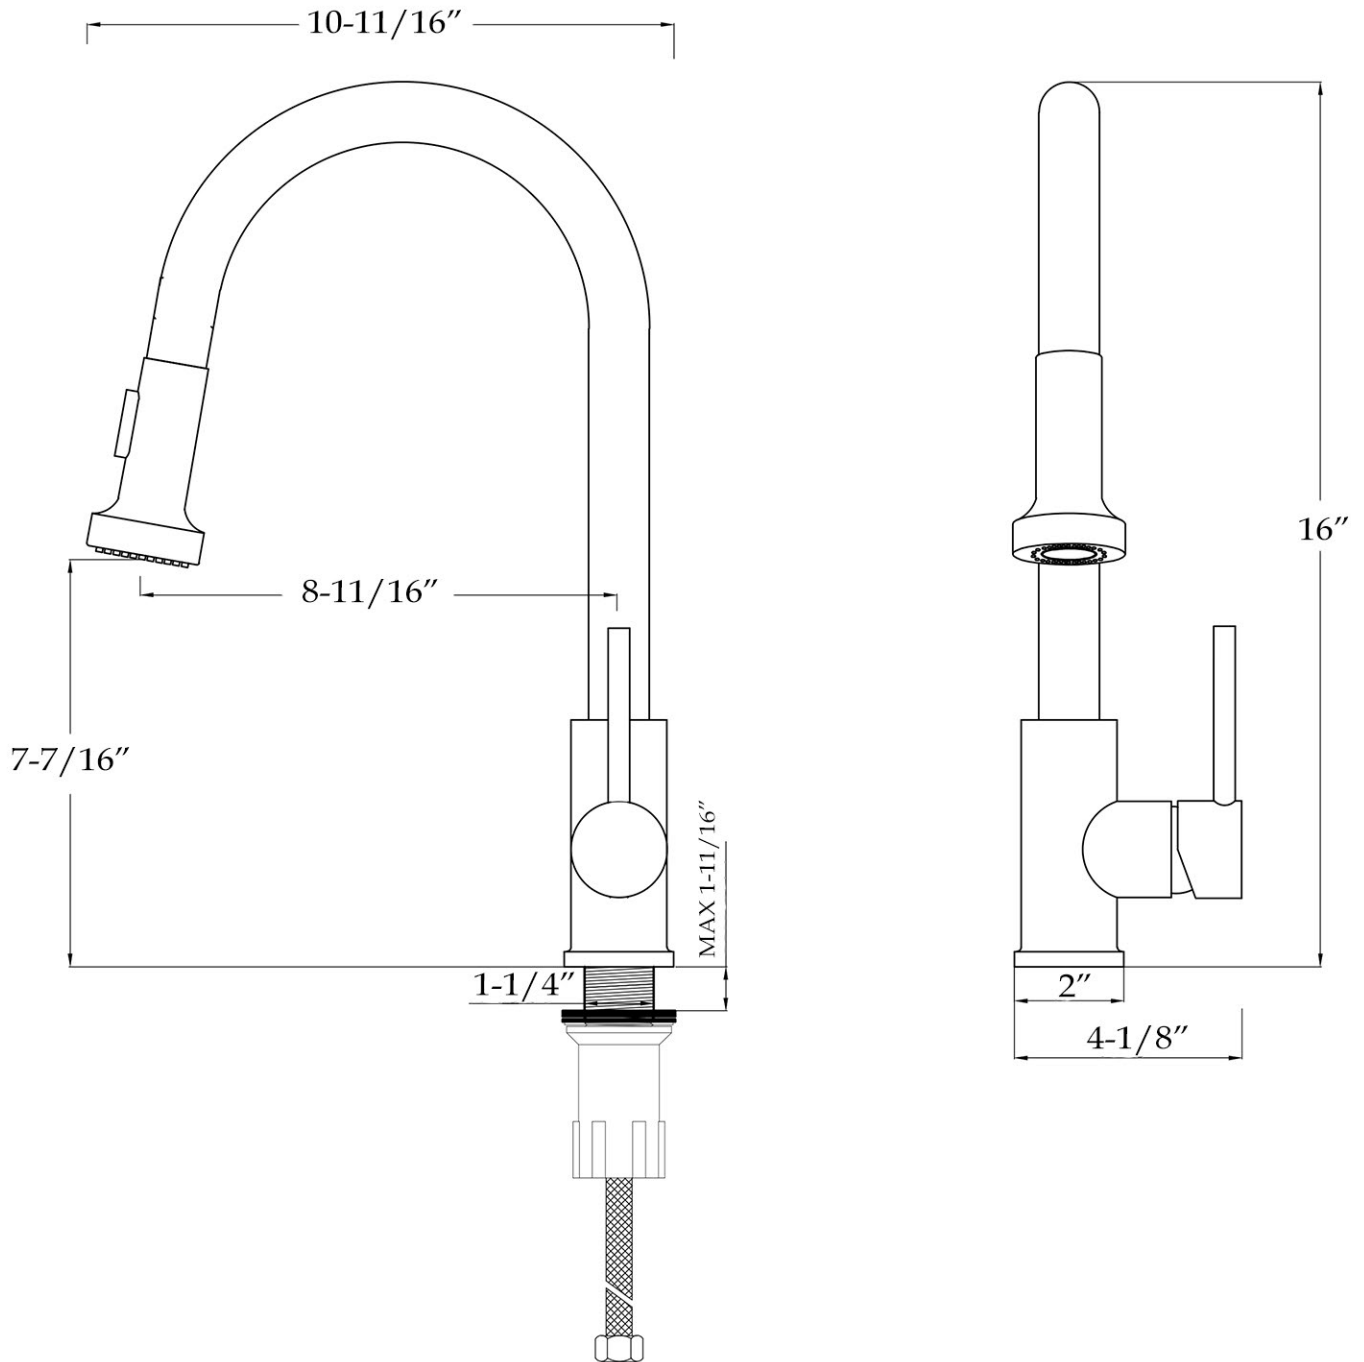

Kitchen Sink Faucet by Randolph Morris

Item #: RMX402

All products and specifications are subject to change without notice. Randolph Morris is not responsible for typographical and/or dimensional errors. Typographical errors are subject to correction.

Note: Rough-in dimensions may vary +/- 1/2" and are subject to change. No responsibility is assumed by Randolph Morris.