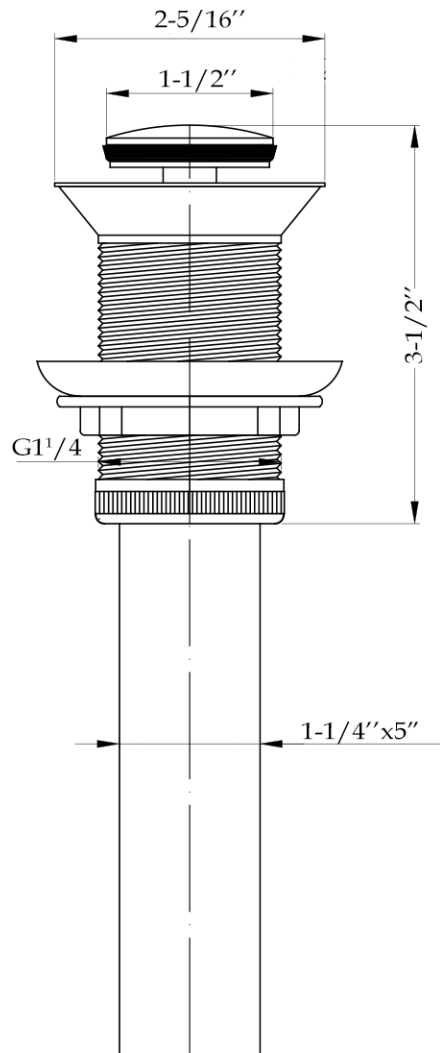

Vessel Sink Pop-Up Drain
by Randolph Morris

Item #: RMX-VD

All products and specifications are subject to change without notice. Randolph Morris is not responsible for typographical and/or dimensional errors. Typographical errors are subject to correction.

Note: Rough-in dimensions may vary +/- 1/2" and are subject to change. No responsibility is assumed by Randolph Morris.